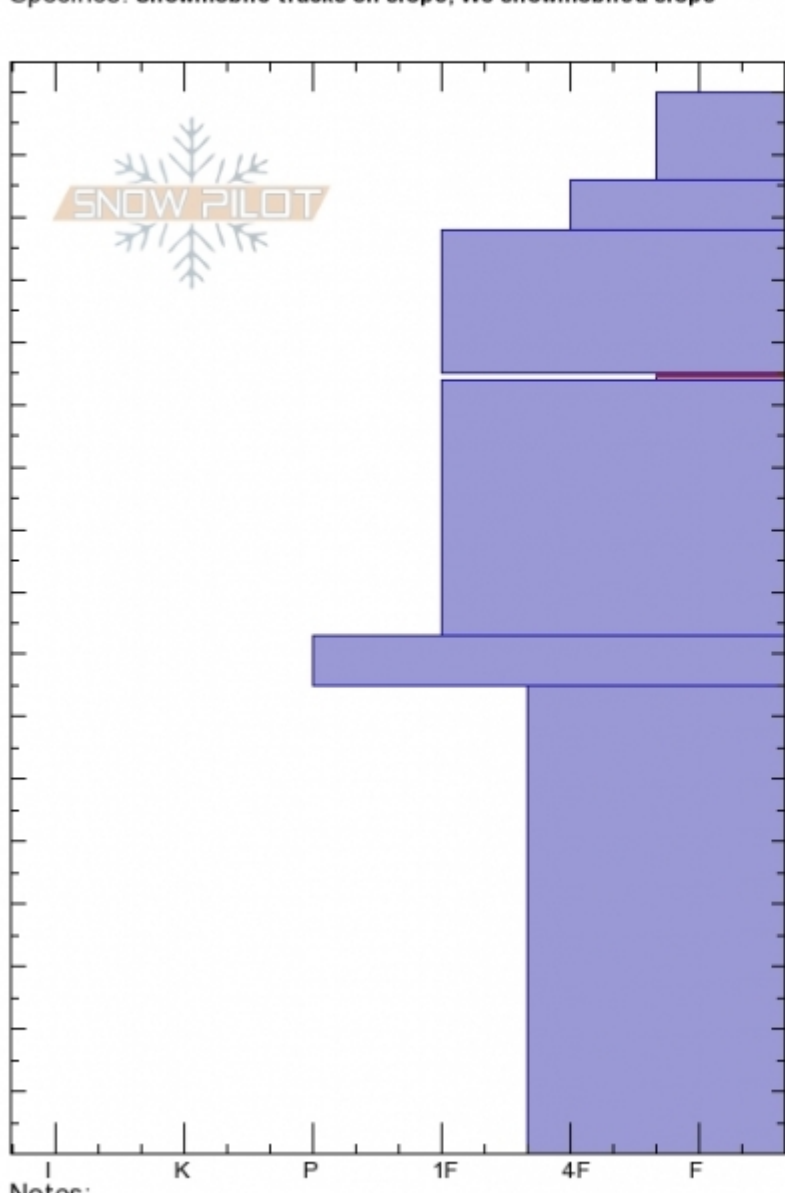

3rd Yellowmule
 Madison Range-N
 MT
 Elevation: 9420 ft
 Aspect: 40°
 Specifics: Snowmobile tracks on slope; We snowmobiled slope

Doug Chabot-Admin
 Tue Mar 14 10:20 2017
 Co-ord: 45.17425N, -111.37995W
 Slope Angle: 28°
 Wind Loading: no

Stability: **Good**
 Air Temperature:
 Sky Cover: **OVC**
 Precipitation: **S-1**
 Wind: **W Moderate**

HS170
 Stability Test Notes
 124: cspst 38/100 end

Layer No
 124-125: F

Form	Crystal Size	Moisture	ρ kg/m³	Stability tests
+				
☐	1			CT22, Q1 @ 124cm PST38.0/100.0 (End) @ 124
☐				
				ECTX