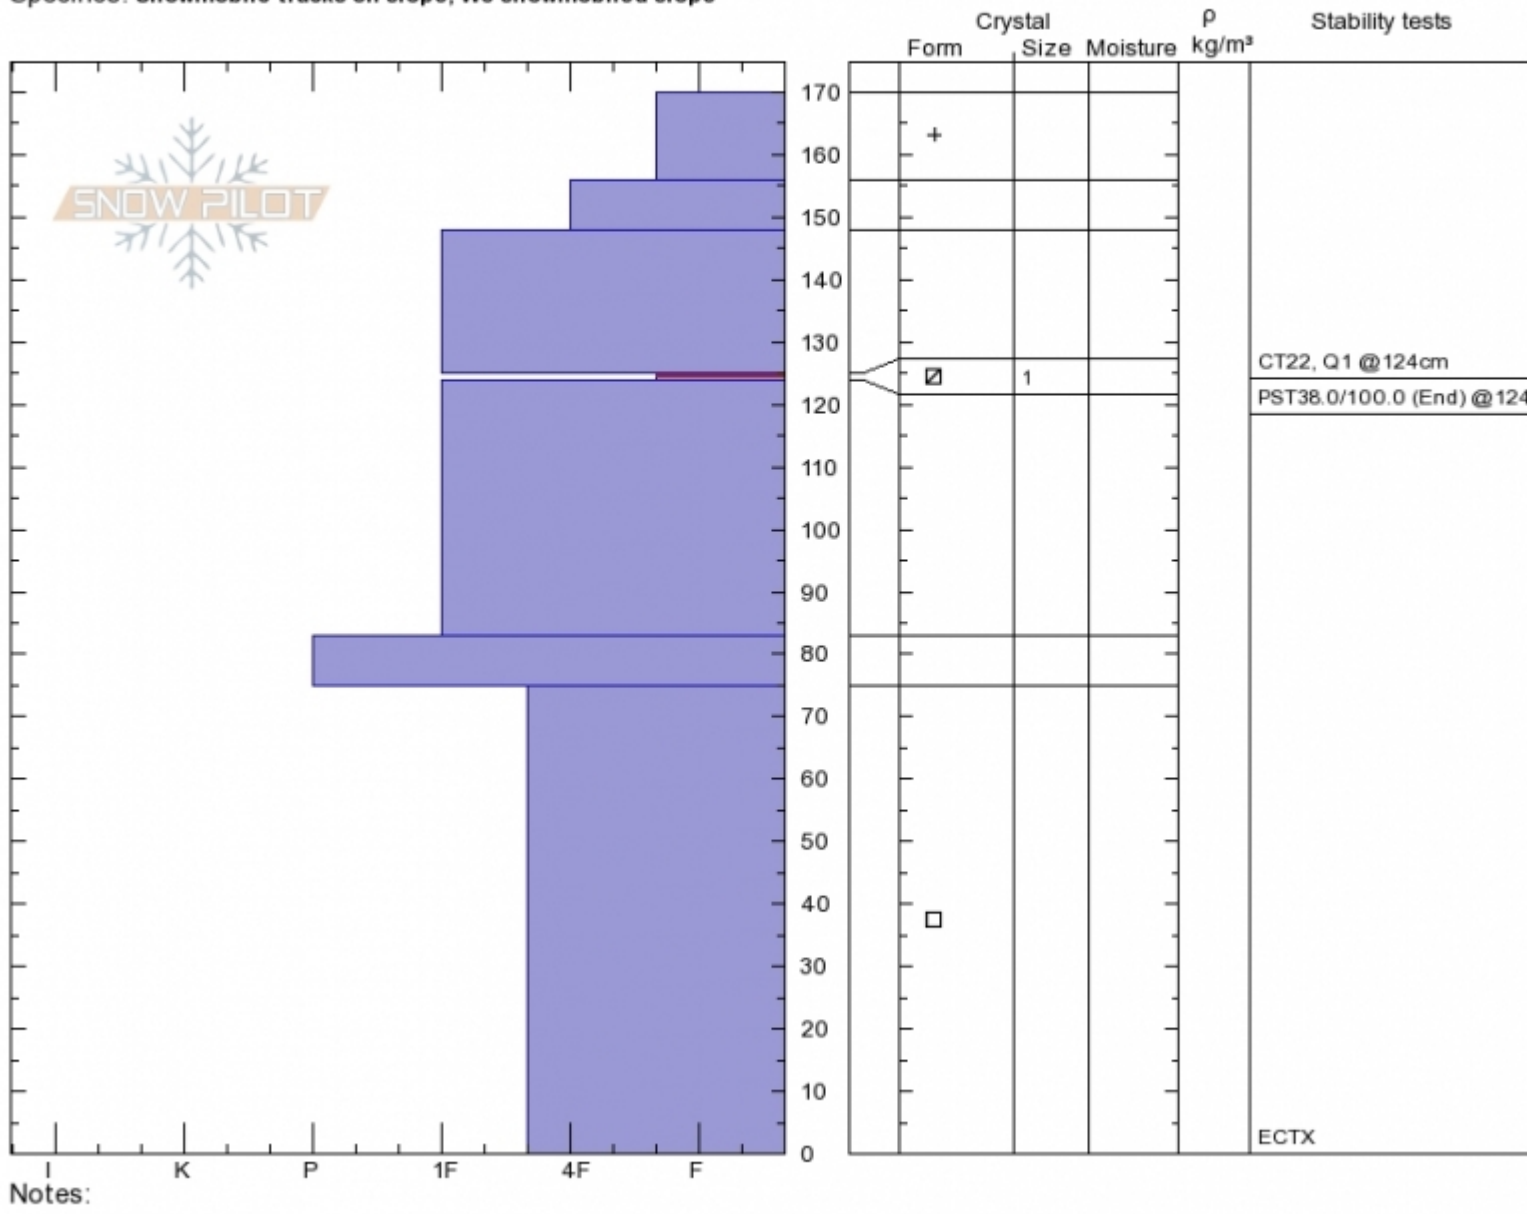

3rd Yellowmule
 Madison Range-N
 MT
 Elevation: 9420 ft
 Aspect: 40°
 Specifics: Snowmobile tracks on slope; We snowmobiled slope

Doug Chabot-Admin
 Tue Mar 14 10:20 2017
 Co-ord: 45.17425N, -111.37995W
 Slope Angle: 28°
 Wind Loading: no

Stability: **Good**
 Air Temperature:
 Sky Cover: **OVC**
 Precipitation: **S-1**
 Wind: **W Moderate**

HS170
 Stability Test Notes
 124: cspst 38/100 end

Layer No
 124-125: F

Notes:
 Advisory Region
 Northern Madison
 Northern Madison, 2017-03-15