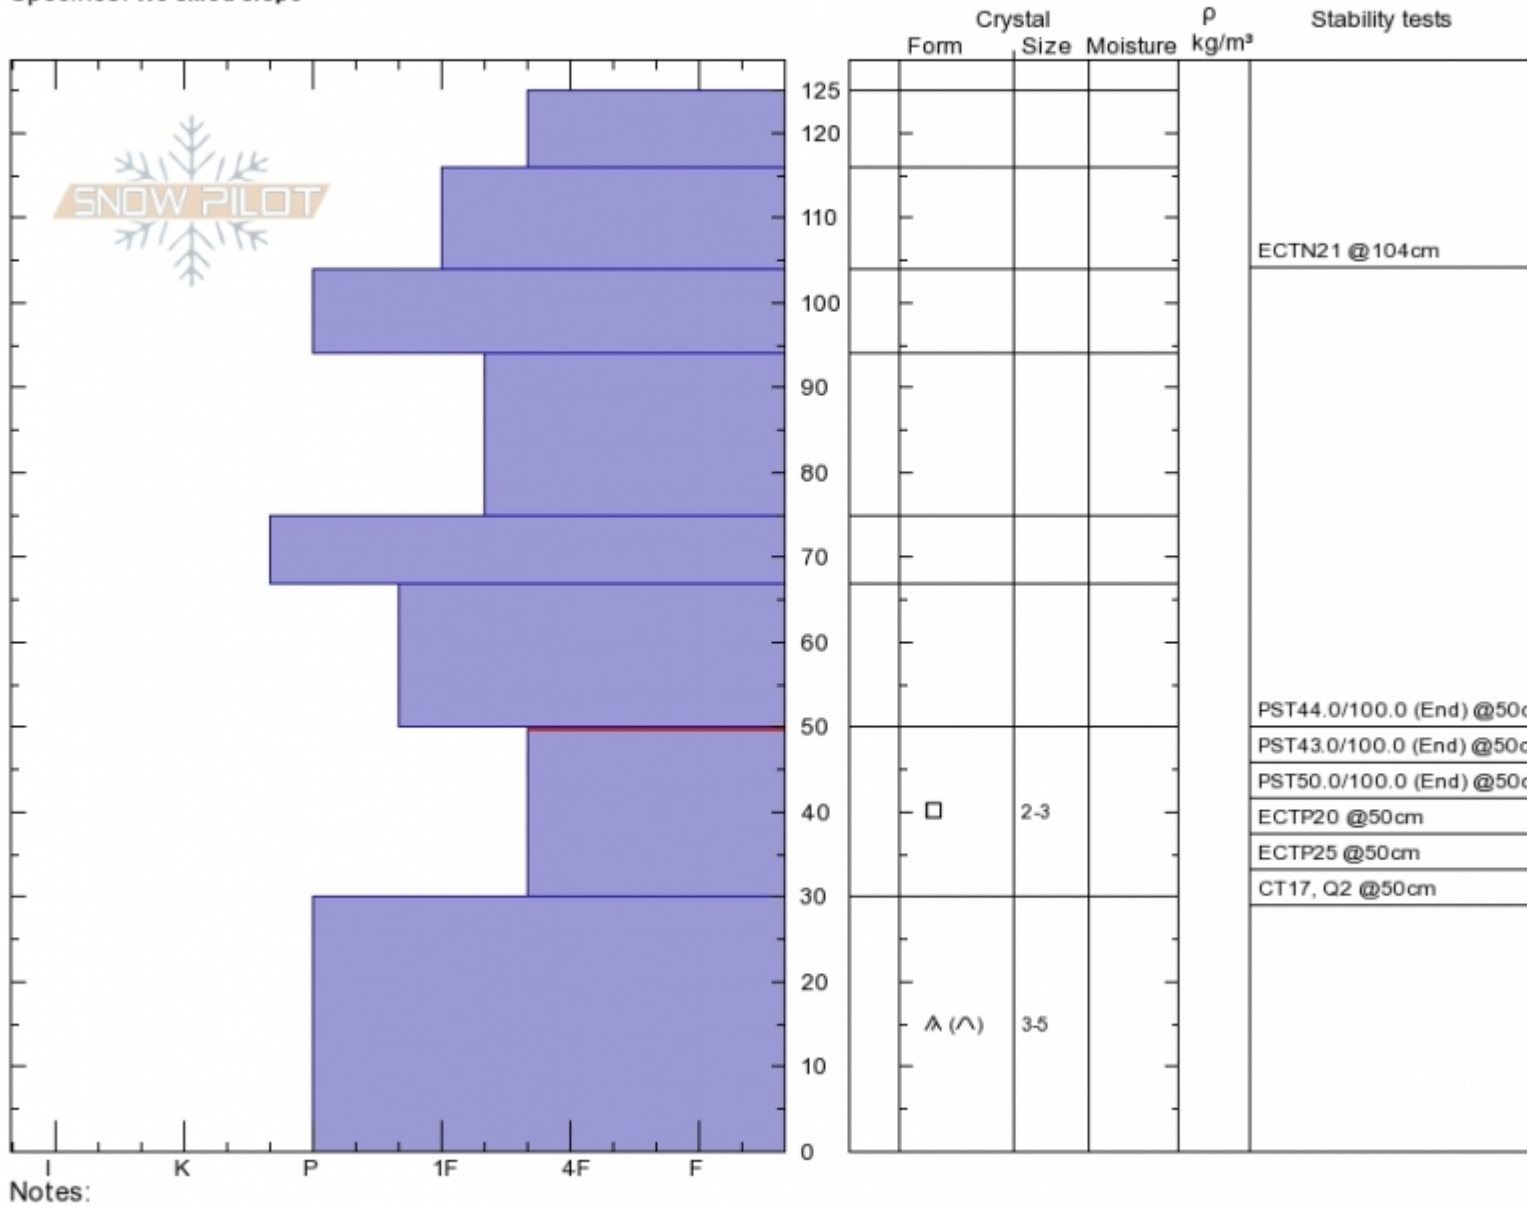

Muddy Peak
Madison Range-N
MT
 Elevation: **9520 ft**
 Aspect: **358°**
 Specifics: **We skied slope**

Chris Bilbrey
Mon Mar 13 12:00 2017
 Co-ord: **45.22501N, -111.49437W**
 Slope Angle: **27°**
 Wind Loading: **no**

Stability: **Fair**
 Air Temperature: **-2°C**
 Sky Cover: **BKN**
 Precipitation: **NO**
 Wind: **W Light Breeze**

HS125
 Stability Test Notes

Layer No
30-50: Pr

No Region, 2017-03-14