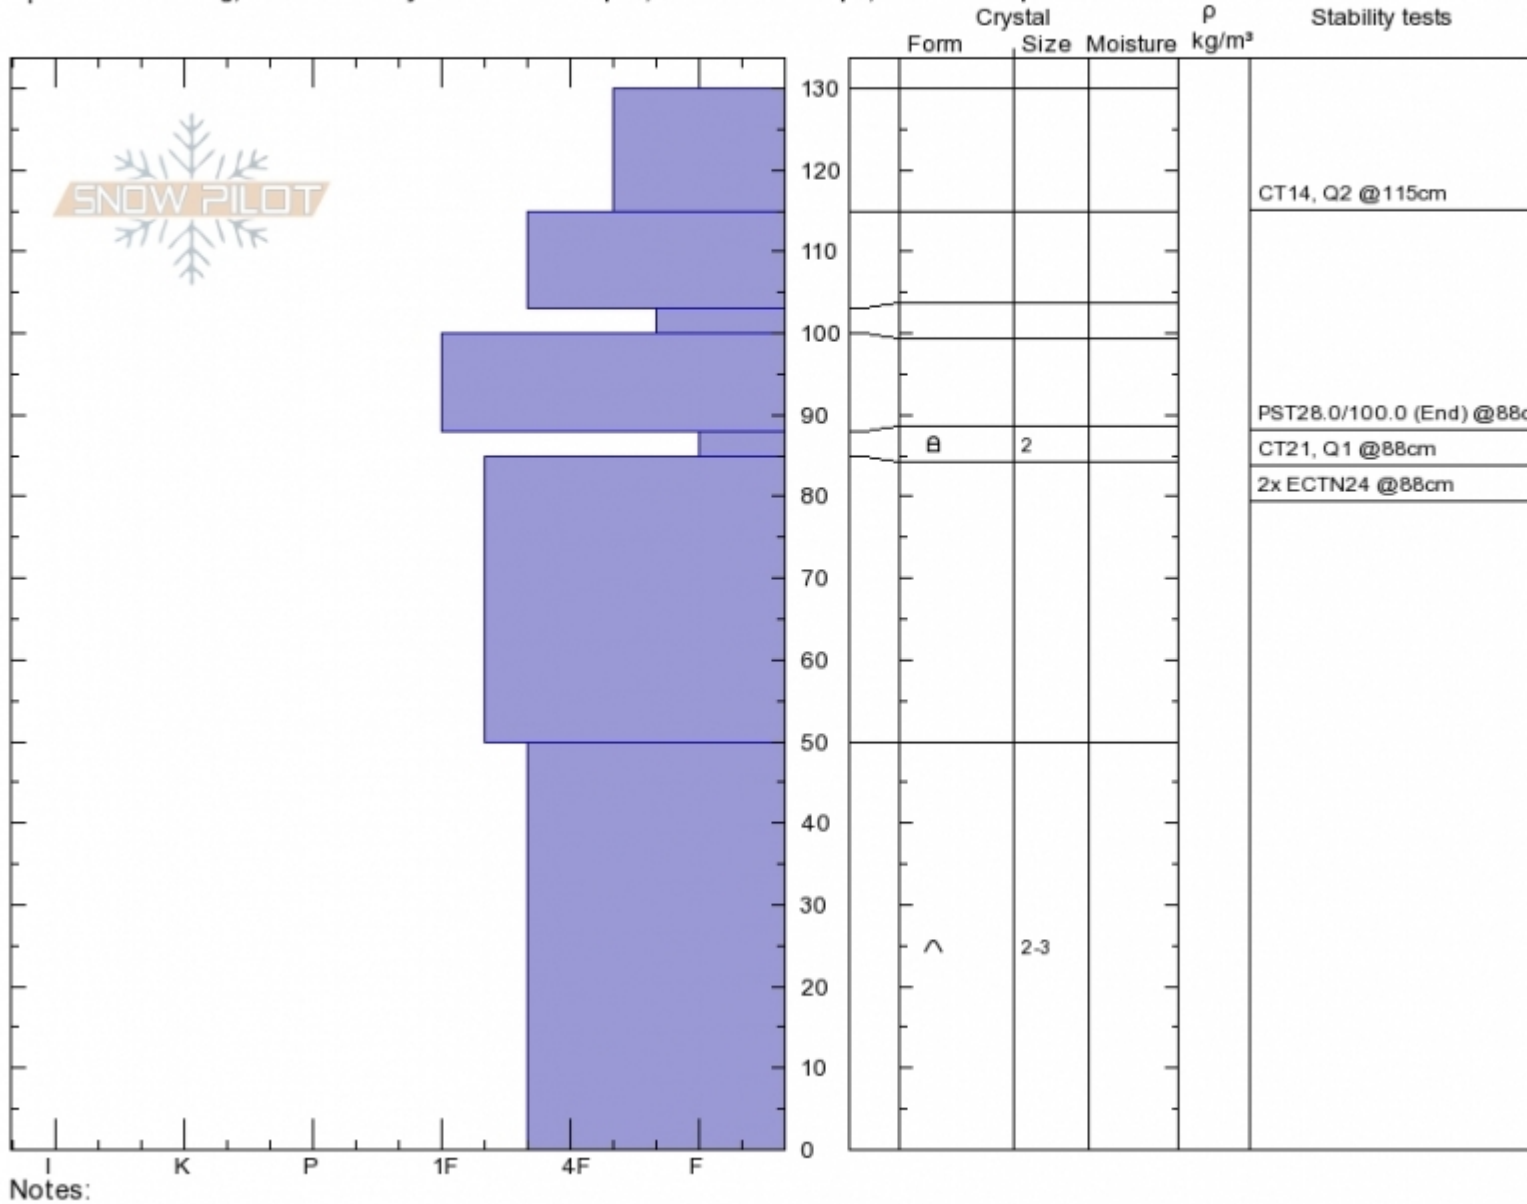

Middle Basin
Madison Range-N
MT
 Elevation: **8820 ft**
 Aspect: **75°**

Alex Marienthal
Fri Mar 10 12:05 2017
 Co-ord: **45.32386N, -111.37839W**
 Slope Angle: **26°**
 Wind Loading: **no**

Stability: **Good**
 Air Temperature:
 Sky Cover: **BKN**
 Precipitation: **S-1**
 Wind: **W Moderate**

HS130
 Stability Test Notes

Layer No
85-88: Pro

Specifics: **Cracking; Recent activity on different slopes; Ski tracks on slope; We skied slope**

Advisory Region
 Northern Madison
 Northern Madison, 2017-03-10