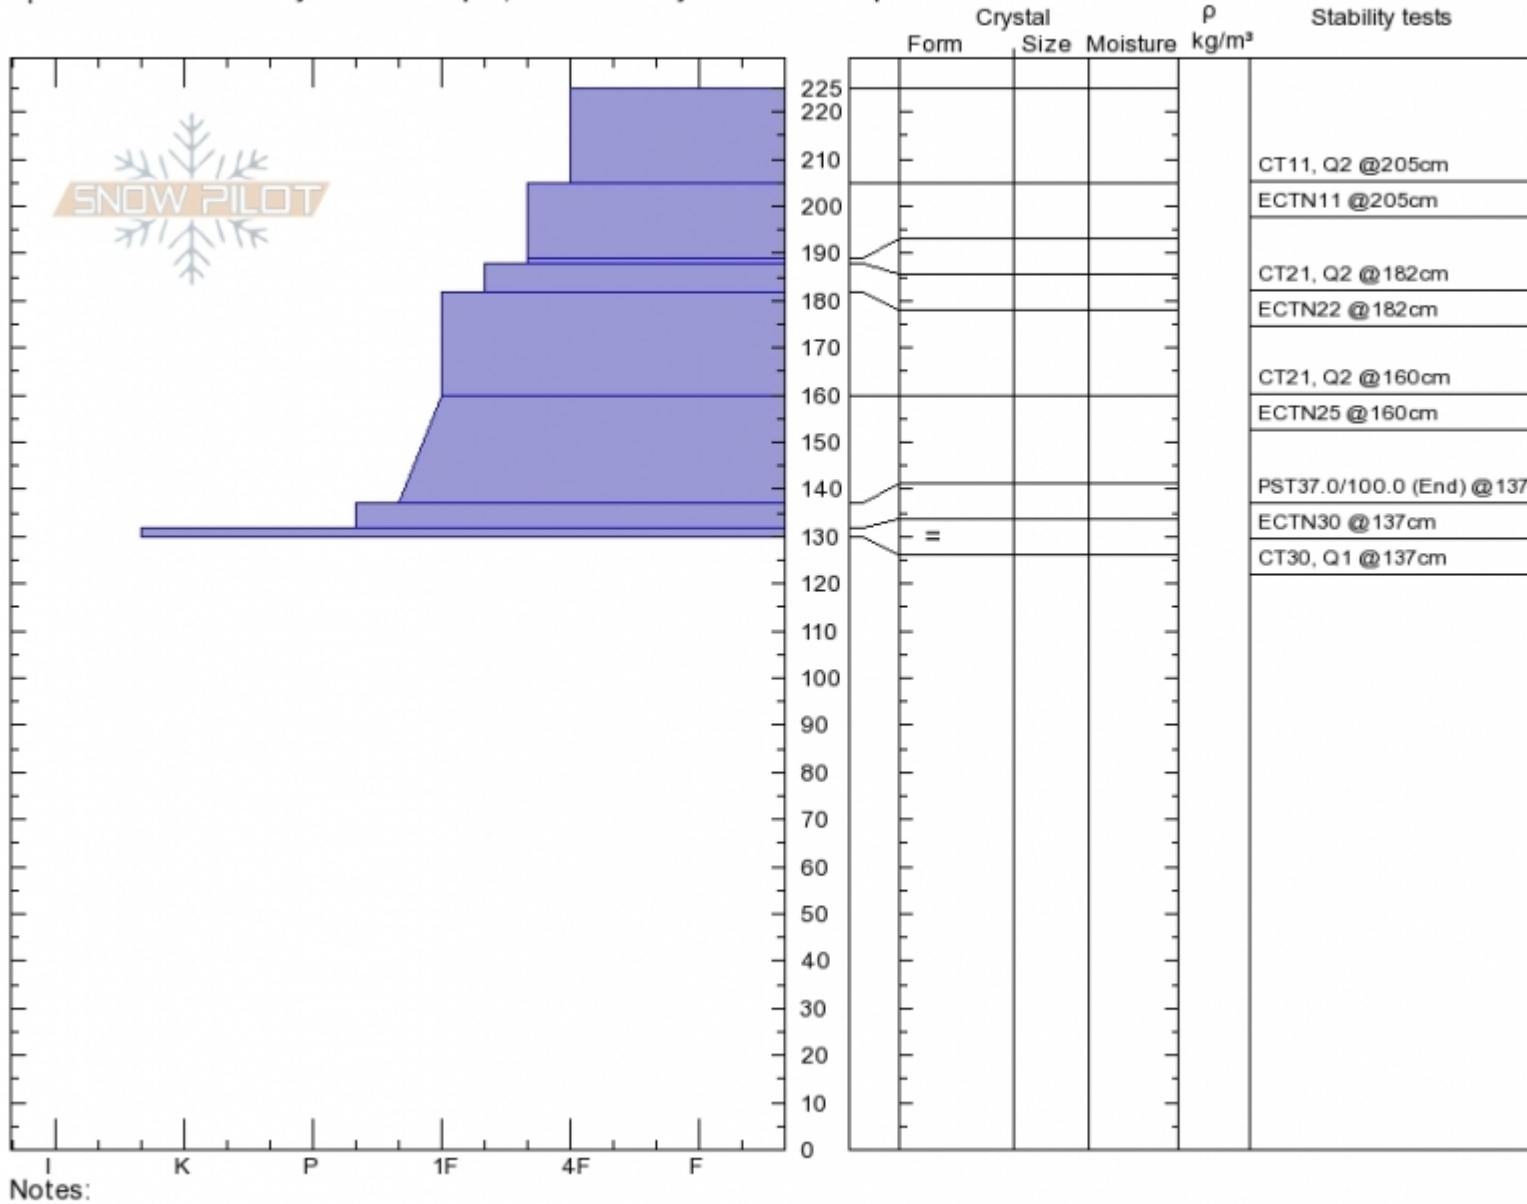

Lionhead - Marge
 Lionhead Range
 MT
 Elevation: 9040 ft
 Aspect: 50°
 Specifics: Recent activity on similar slopes; Recent activity on different slopes

Alex Marienthal
 Thu Mar 9 10:47 2017
 Co-ord: 44.71661N, -111.31882W
 Slope Angle: 31°
 Wind Loading: previous

Stability: **Good**
 Air Temperature:
 Sky Cover: **BKN**
 Precipitation: **S-1**
 Wind: **W Moderate**

HS225
 Stability Test Notes
 137: ECTN, 31 taps

Layer No
 188-189: 1

Advisory Region
 Lionhead Range
 Lionhead Range, 2017-03-09