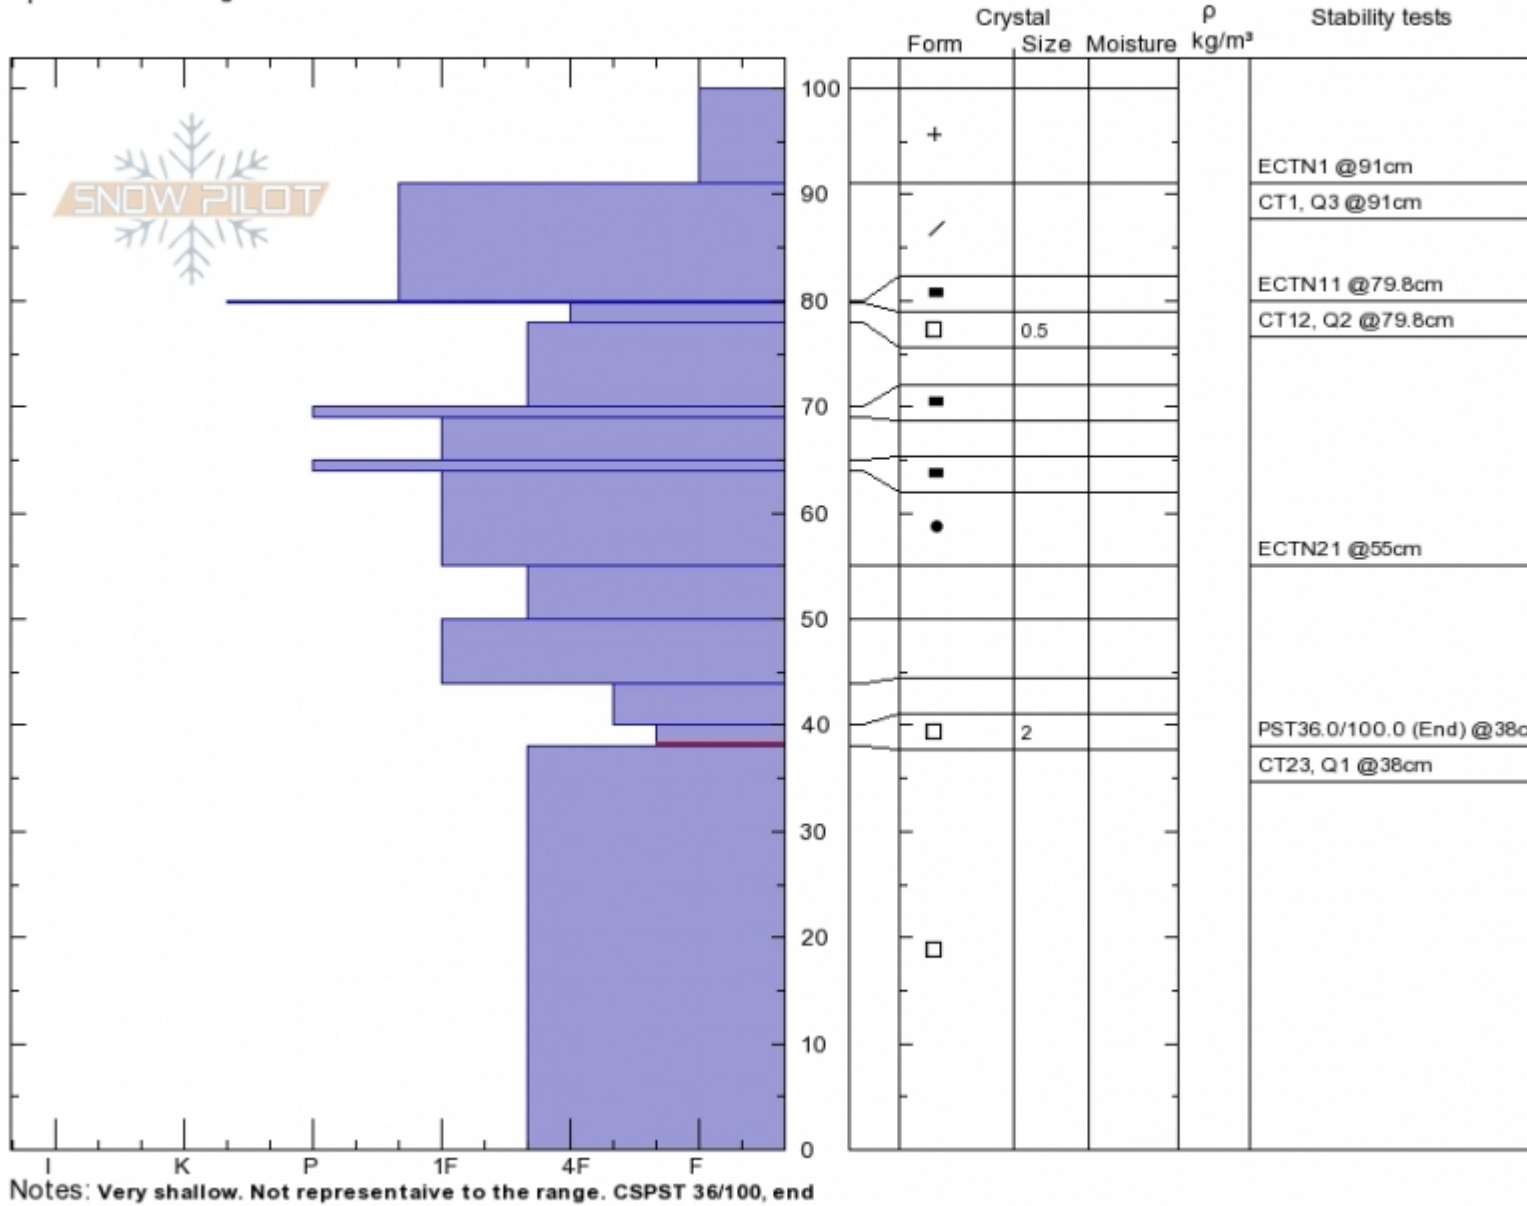

**Motor Hill**  
**Lionhead Range**  
**MT**  
 Elevation: **8900 ft**  
 Aspect: **110°**  
 Specifics: **Cracking**

**Doug Chabot-Admin**  
**Tue Mar 7 10:45 2017**  
 Co-ord: **44.73102N, -111.31361W**  
 Slope Angle: **30°**  
 Wind Loading: **yes**

Stability: **Fair**  
 Air Temperature:  
 Sky Cover: **BKN**  
 Precipitation: **NO**  
 Wind: **W Moderate**

**HS100**  
**Stability Test Notes**

Layer No  
**79.8-80: r**  
**38-40: Pr**

Advisory Region  
 Lionhead Range  
 Lionhead Range, 2017-03-08