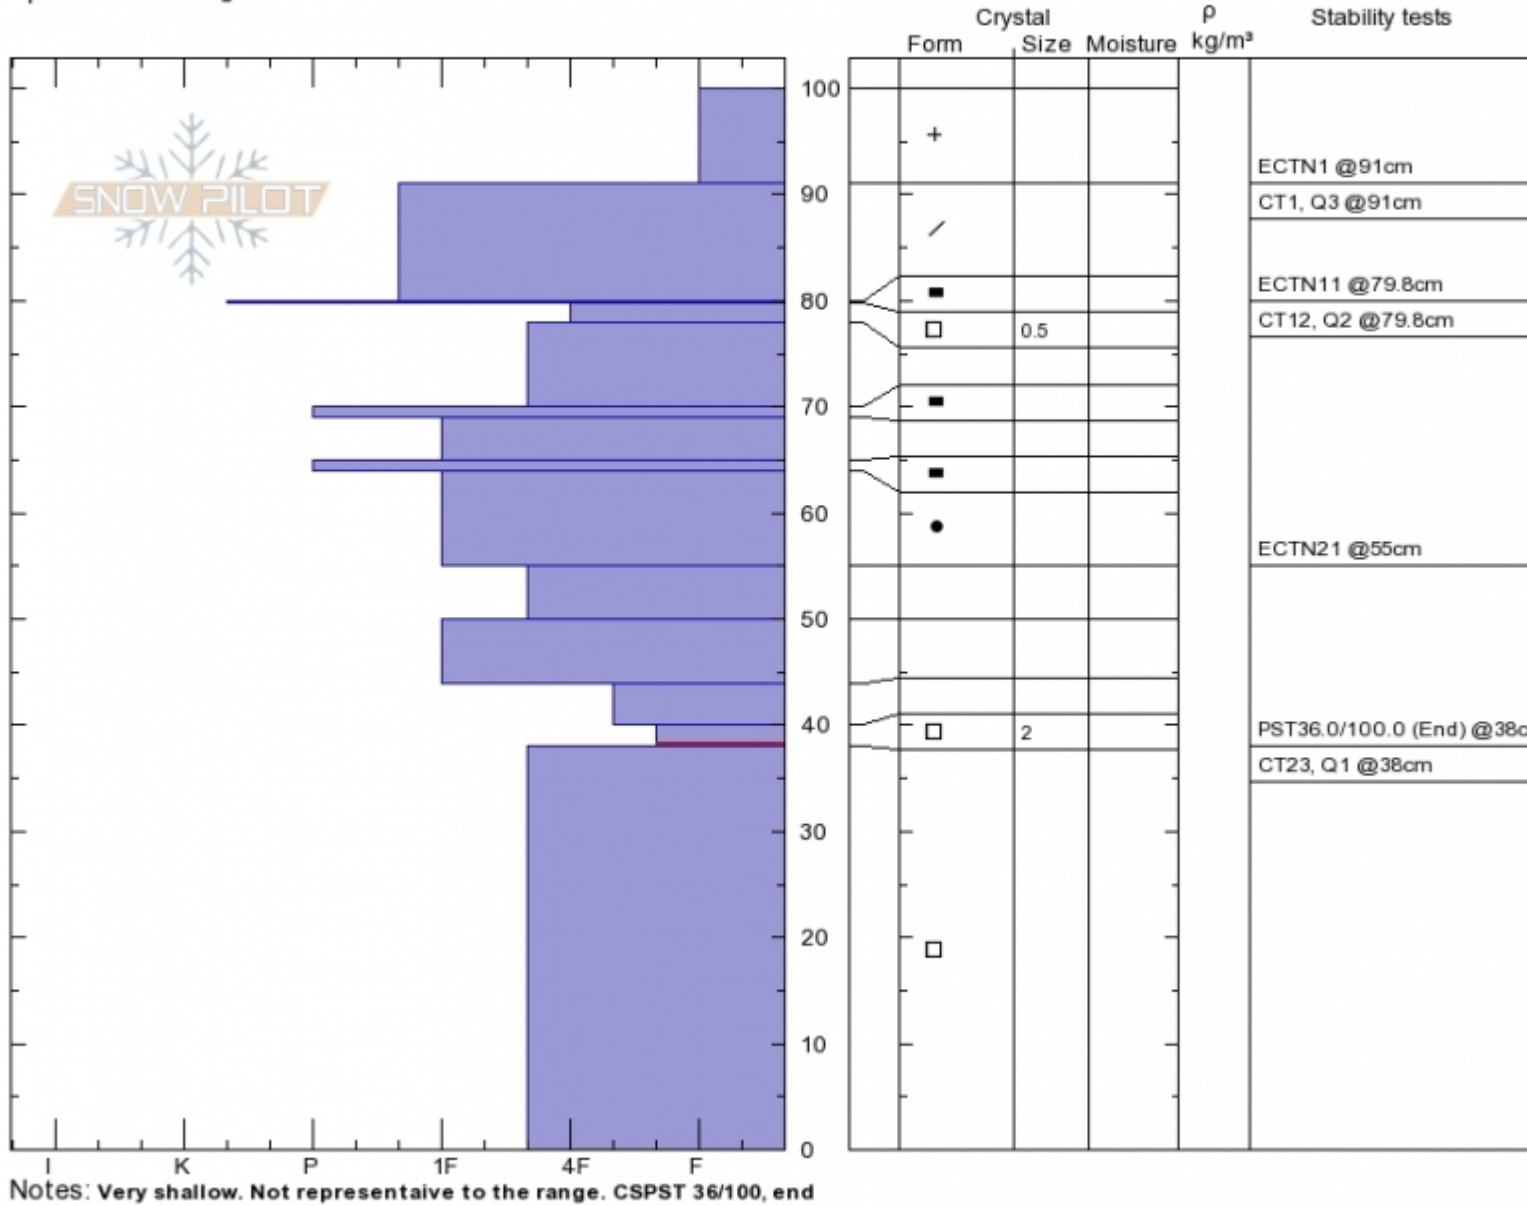

Motor Hill
Lionhead Range
MT
 Elevation: **8900 ft**
 Aspect: **110°**
 Specifics: **Cracking**

Doug Chabot-Admin
Tue Mar 7 10:45 2017
 Co-ord: **44.73102N, -111.31361W**
 Slope Angle: **30°**
 Wind Loading: **yes**

Stability: **Fair**
 Air Temperature:
 Sky Cover: **BKN**
 Precipitation: **NO**
 Wind: **W Moderate**

HS100
Stability Test Notes

Layer No
79.8-80: r
38-40: Pr

Advisory Region
 Lionhead Range
 Lionhead Range, 2017-03-08