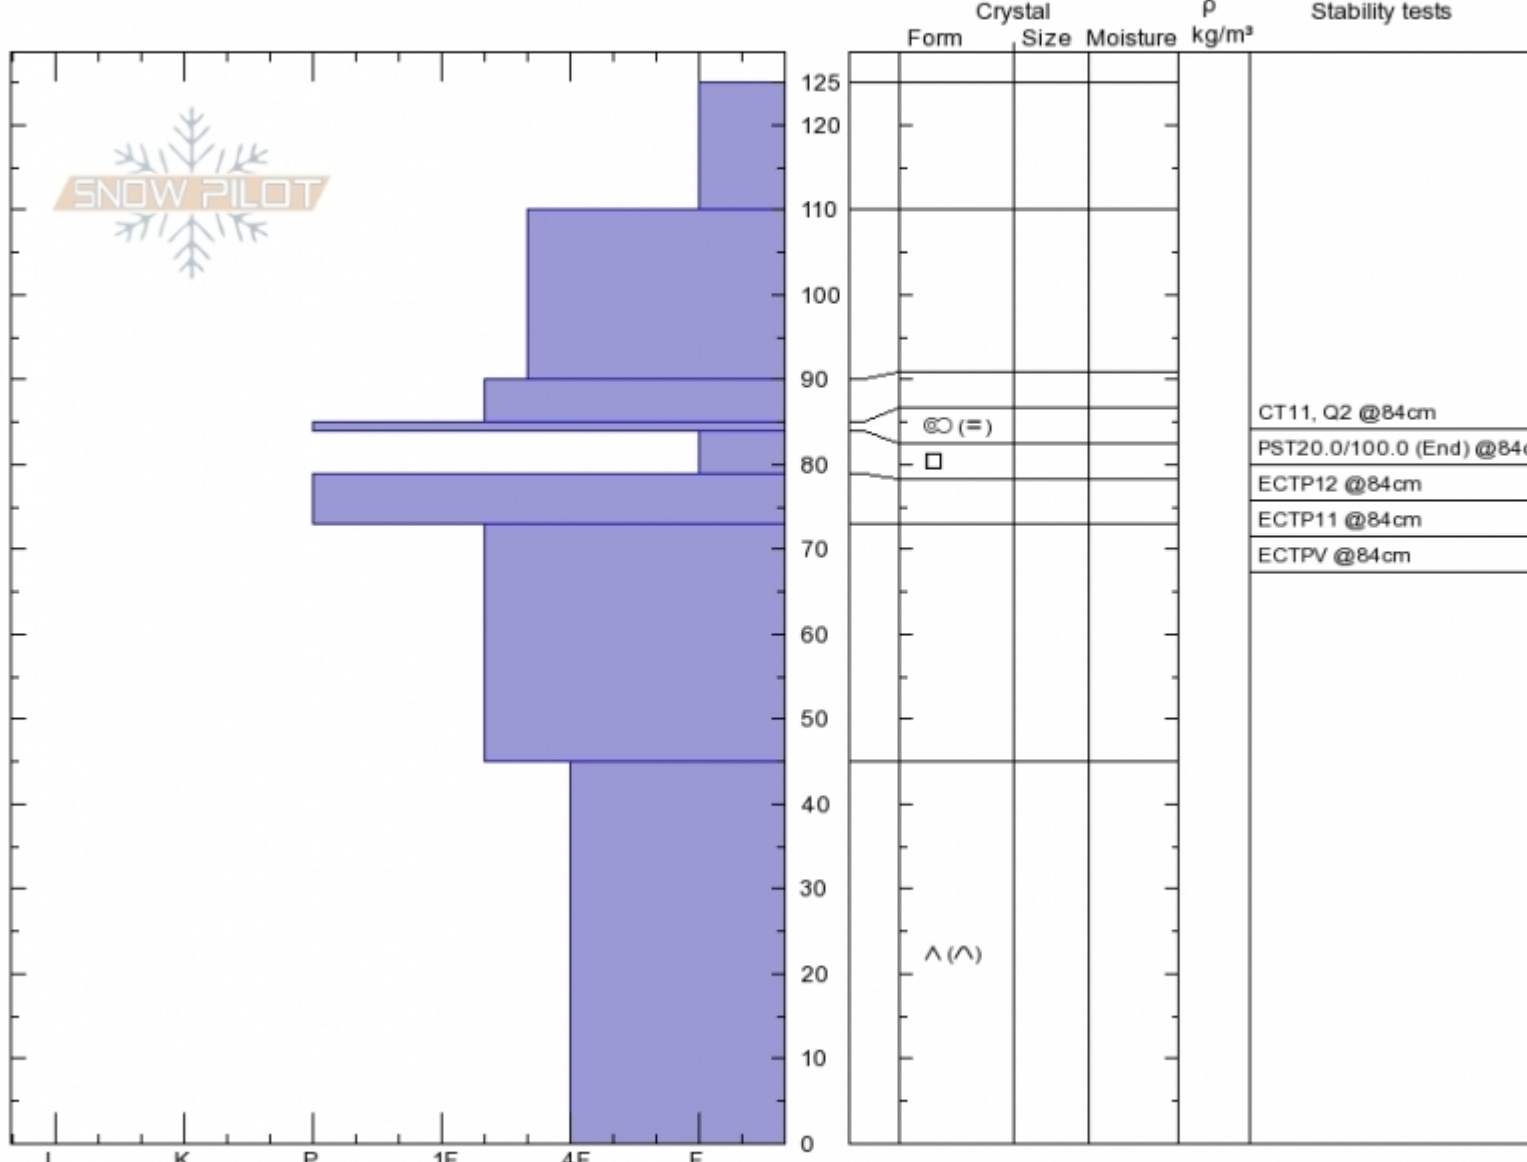

Jones Crk. Low
 Bridger Range
 MT
 Elevation: 7147 ft
 Aspect: 325°

Alex Marienthal
 Sat Mar 4 12:05 2017
 Co-ord: 45.82500N, -110.94138W
 Slope Angle: 32°
 Wind Loading: no

Stability: **Very Poor**
 Air Temperature:
 Sky Cover: **BKN**
 Precipitation: **NO**
 Wind: **SW Moderate**

HS125
 Stability Test Notes

Layer No

Specifics: Collapsing, widespread; Collapsing, localized; Recent activity on different slopes; Ski tracks on slope; We skied slope

Notes: Triggered 3-4 large, rumbling collapses as we ascended, prompting this pit. One person's skin track already ascended. We had two while breaking trail, then had two while on the already established skin track. Instability isolated to nearby similar terrain, but ski