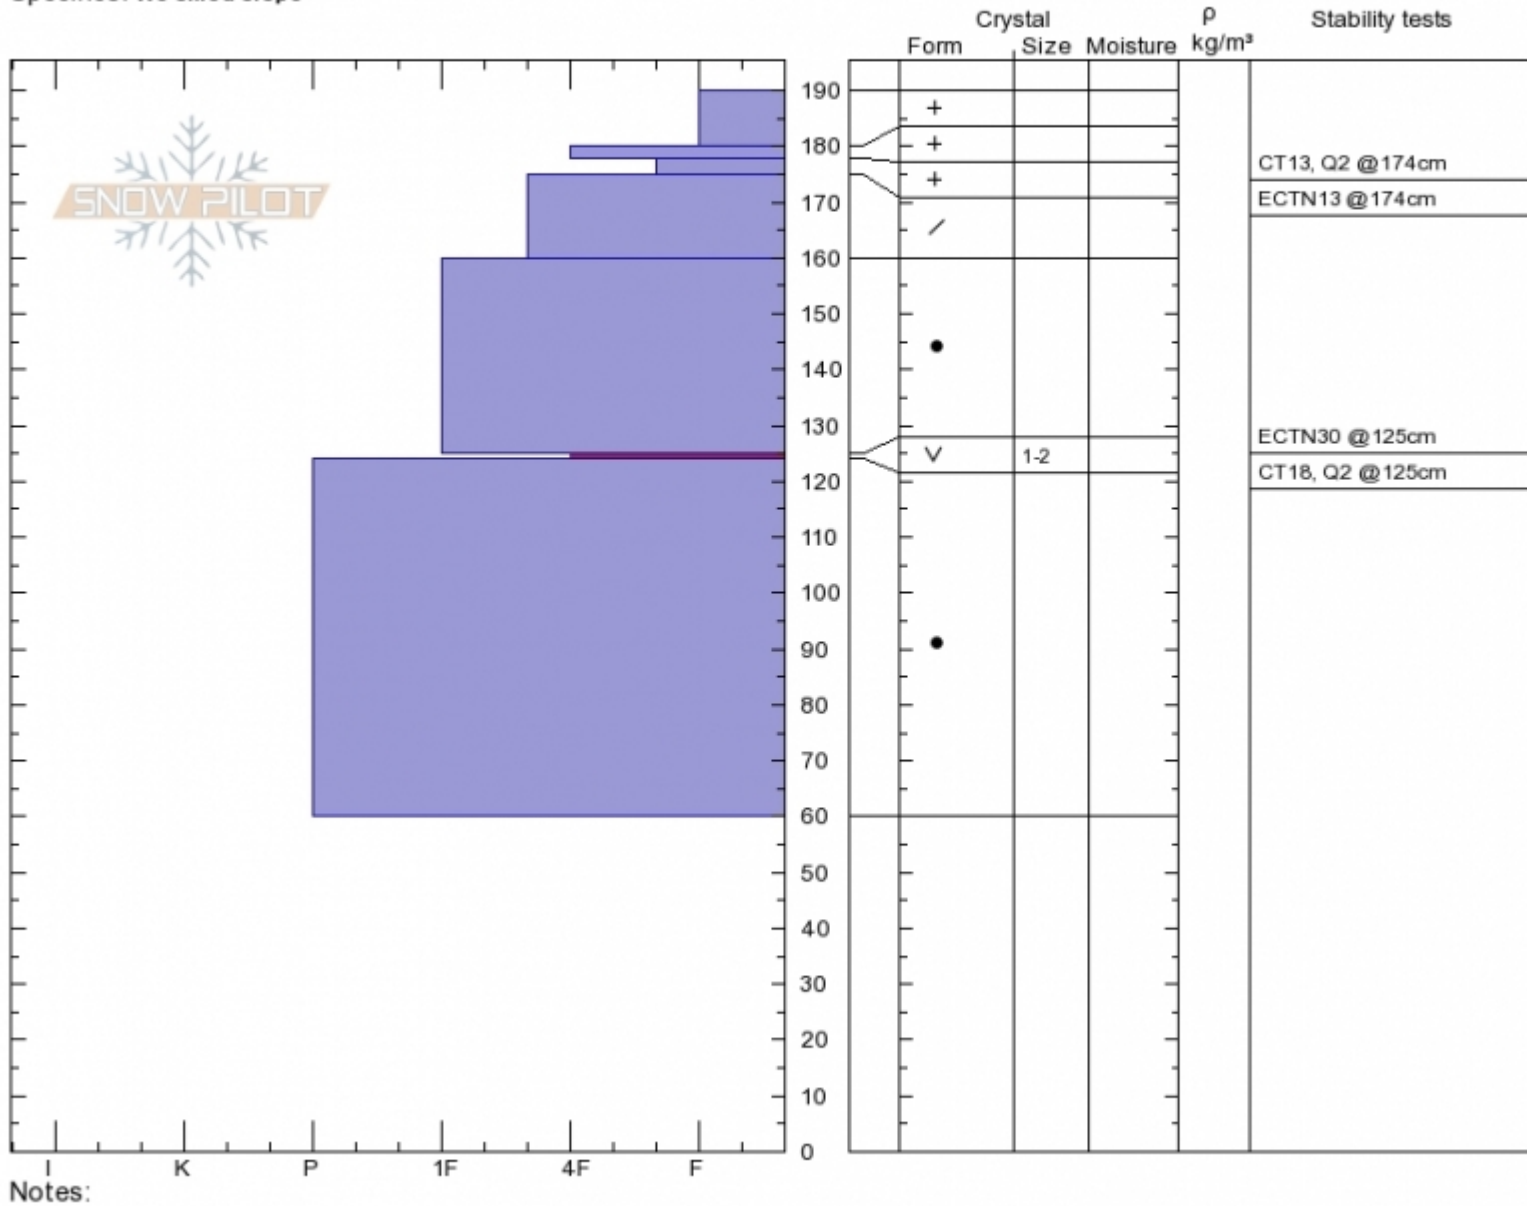

**Hebgen Lake - 3/3/17**  
**Lionhead Range**  
**MT**  
 Elevation: **8900 ft**  
 Aspect: **69°**  
 Specifics: **We skied slope**

**Eric Knoff**  
**Fri Mar 3 12:23 2017**  
 Co-ord:  
 Slope Angle: **33°**  
 Wind Loading:

Stability: **Good**  
 Air Temperature: **0°C**  
 Sky Cover: **CLR**  
 Precipitation: **NO**  
 Wind: **SW Calm**

**HS190**  
 Stability Test Notes  
**125: ECTX 125 cm's**

Layer No  
**124-125: c**  
**124-125: F**

Advisory Region  
 Lionhead Range  
 Longitude  
 -111.34W  
 Latitude  
 44.84N  
 Lionhead Range, 2017-03-04