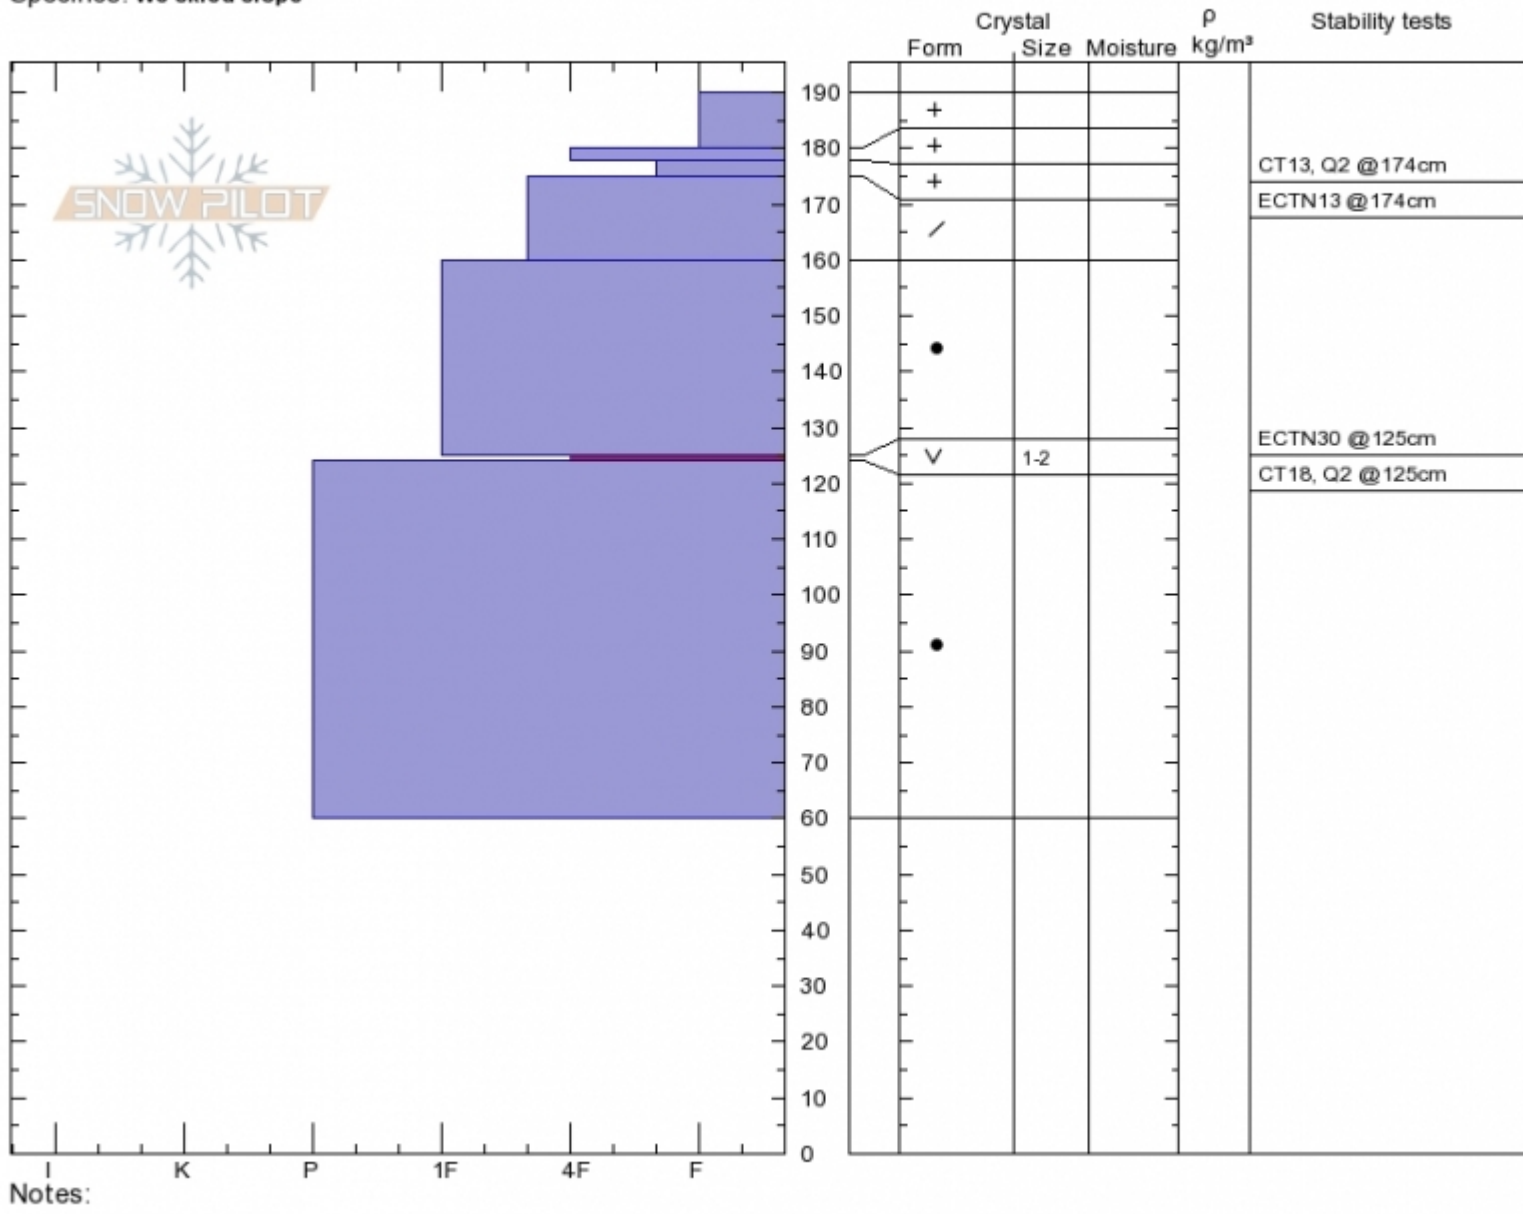

Hebgen Lake - 3/3/17
Lionhead Range
MT
 Elevation: **8900 ft**
 Aspect: **69°**
 Specifics: **We skied slope**

Eric Knoff
Fri Mar 3 12:23 2017
 Co-ord:
 Slope Angle: **33°**
 Wind Loading:

Stability: **Good**
 Air Temperature: **0°C**
 Sky Cover: **CLR**
 Precipitation: **NO**
 Wind: **SW Calm**

HS190
 Stability Test Notes
125: ECTX 125 cm's

Layer No
124-125: c
124-125: F

Advisory Region
 Lionhead Range
 Longitude
 -111.34W
 Latitude
 44.84N
 Lionhead Range, 2017-03-04