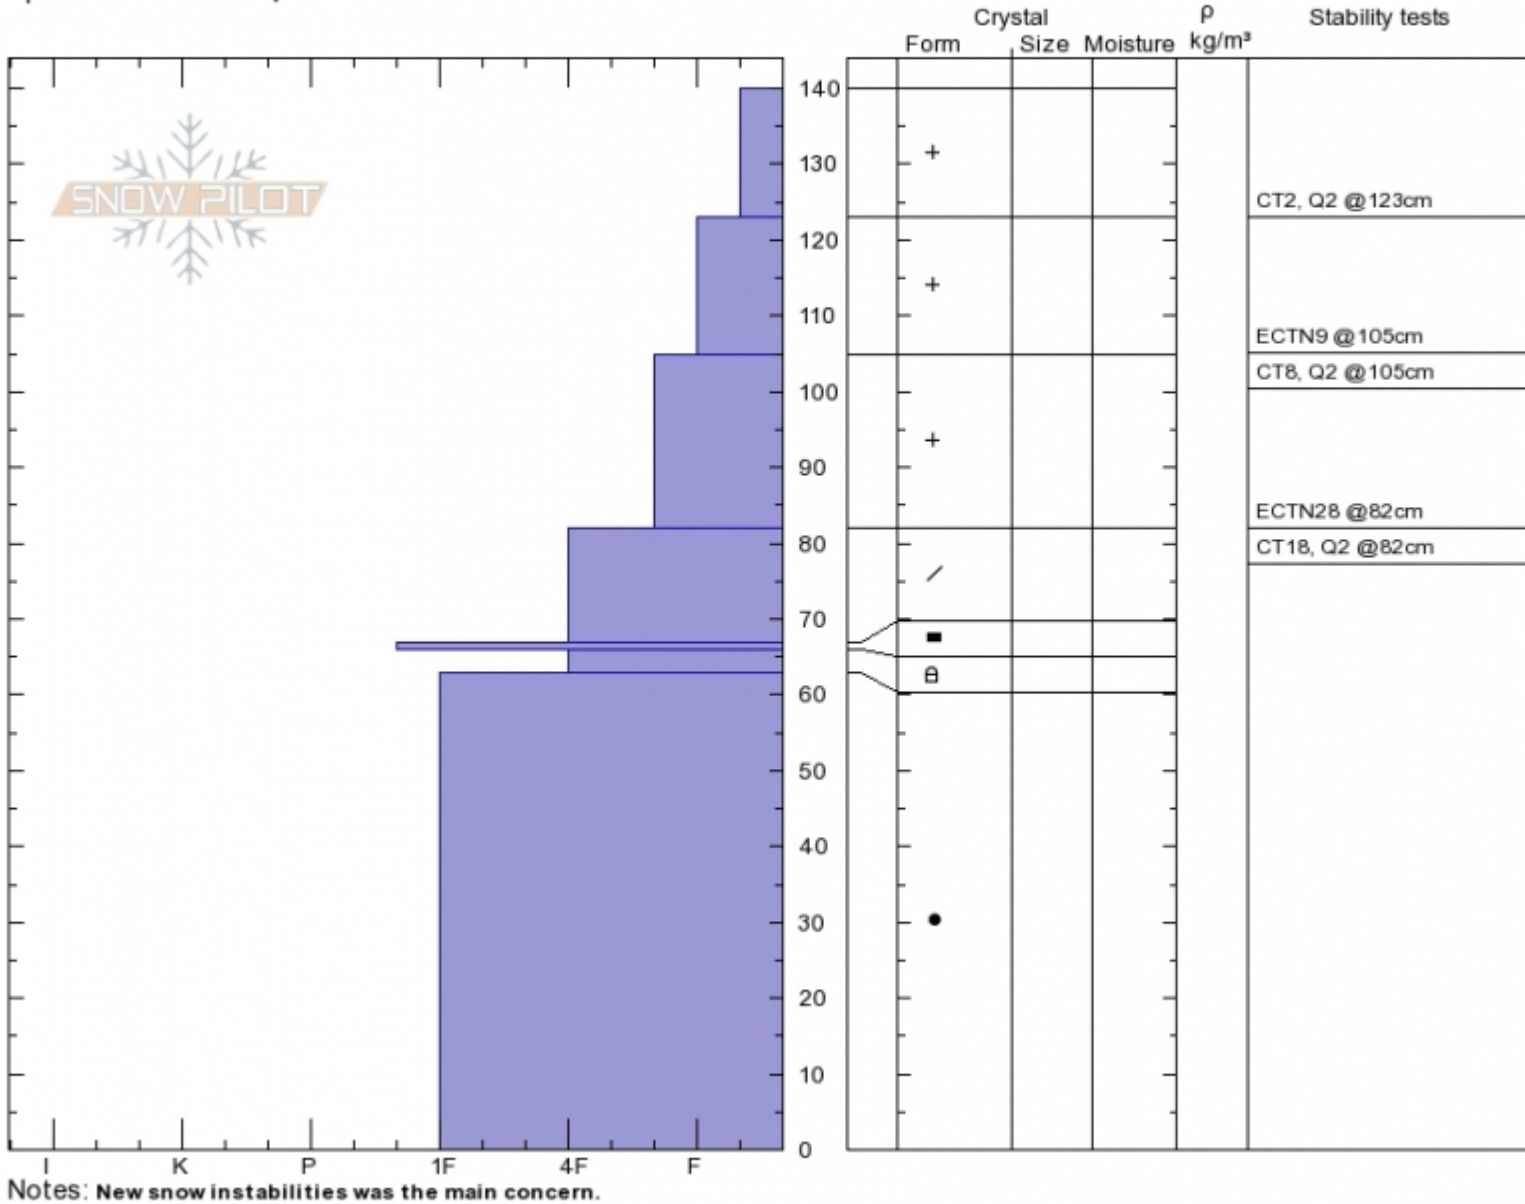

The Throne - 2/25/17
 Bridger Range
 MT
 Elevation: 8200 ft
 Aspect: 80°
 Specifics: We skied slope

Eric Knoff
 Sat Feb 25 11:35 2017
 Co-ord:
 Slope Angle: 32°
 Wind Loading: no

Stability:
 Air Temperature: -7°C
 Sky Cover: OVC
 Precipitation: S1
 Wind: SE Moderate

HS140
 Stability Test Notes

Layer No

Advisory Region
 Bridger Range
 Longitude
 -110.94W
 Latitude
 45.88N
 Bridger Range, 2017-02-25