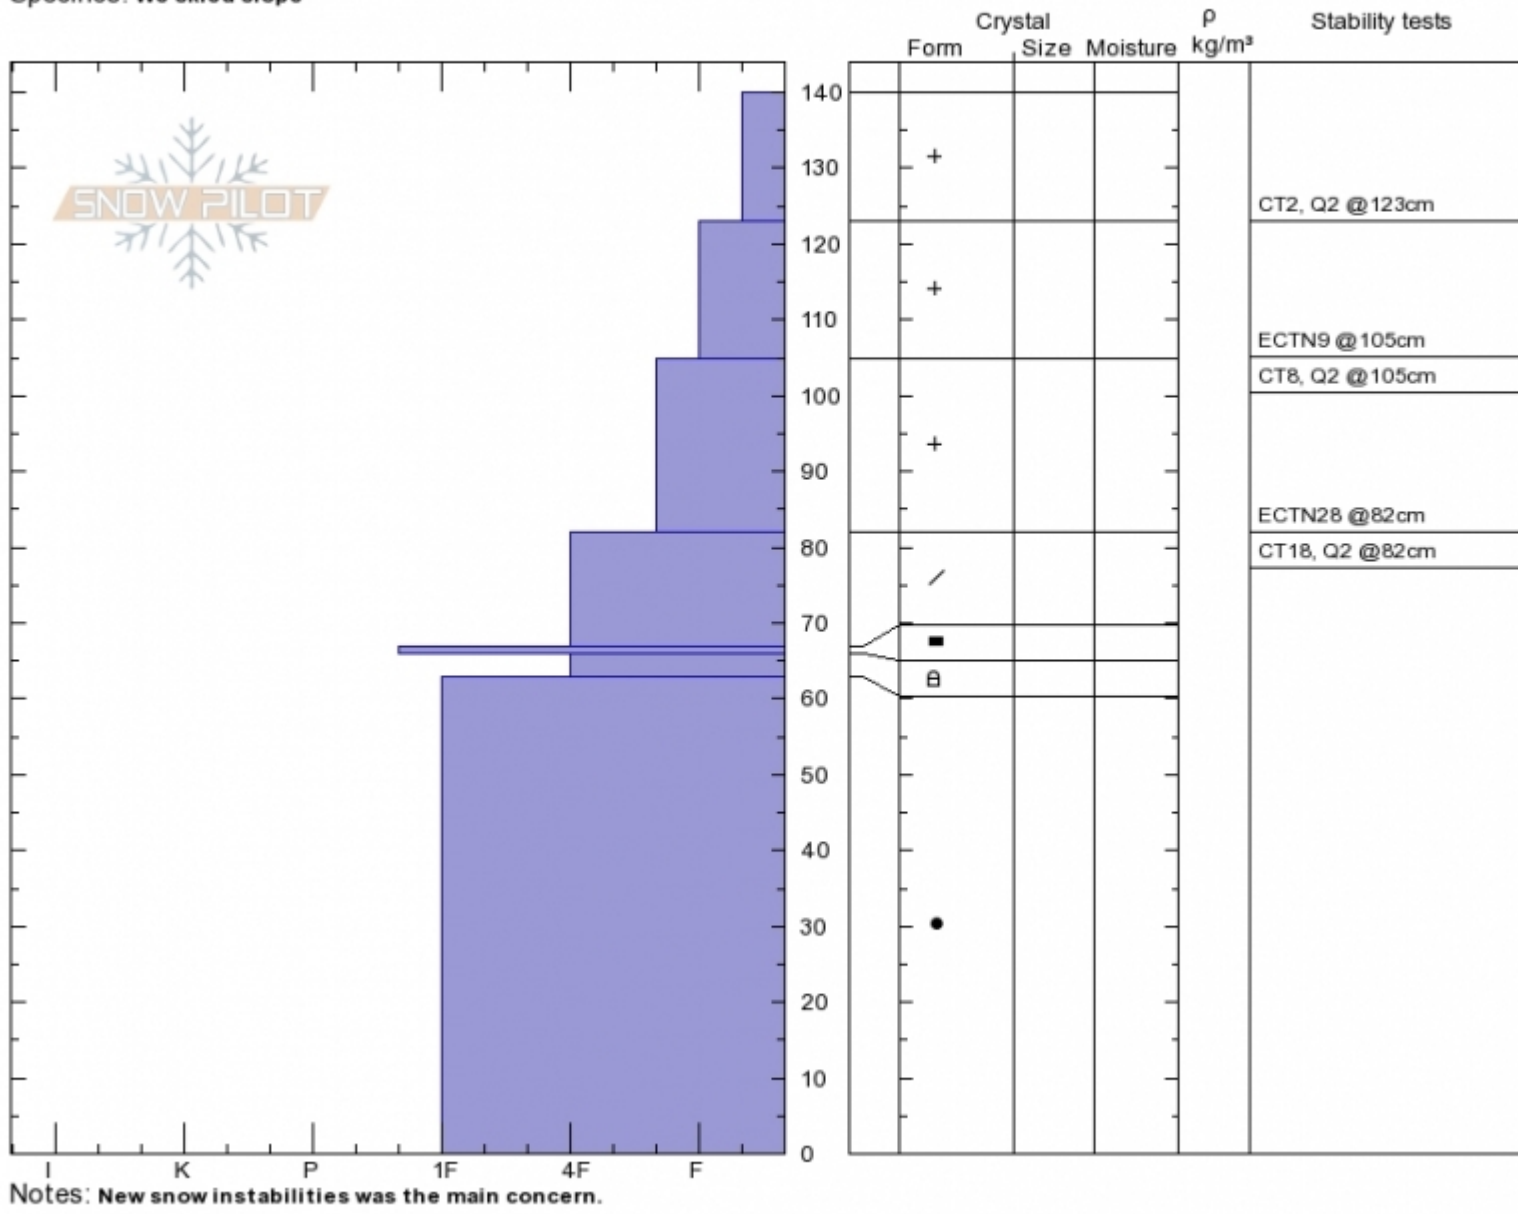

The Throne - 2/25/17
Bridger Range
MT
 Elevation: **8200 ft**
 Aspect: **80°**
 Specifics: **We skied slope**

Eric Knoff
Sat Feb 25 11:35 2017
 Co-ord:
 Slope Angle: **32°**
 Wind Loading: **no**

Stability:
 Air Temperature: **-7°C**
 Sky Cover: **OVC**
 Precipitation: **S1**
 Wind: **SE Moderate**

HS140
Stability Test Notes

Layer No

Advisory Region
 Bridger Range
 Longitude
 -110.94W
 Latitude
 45.88N
 Bridger Range, 2017-02-25