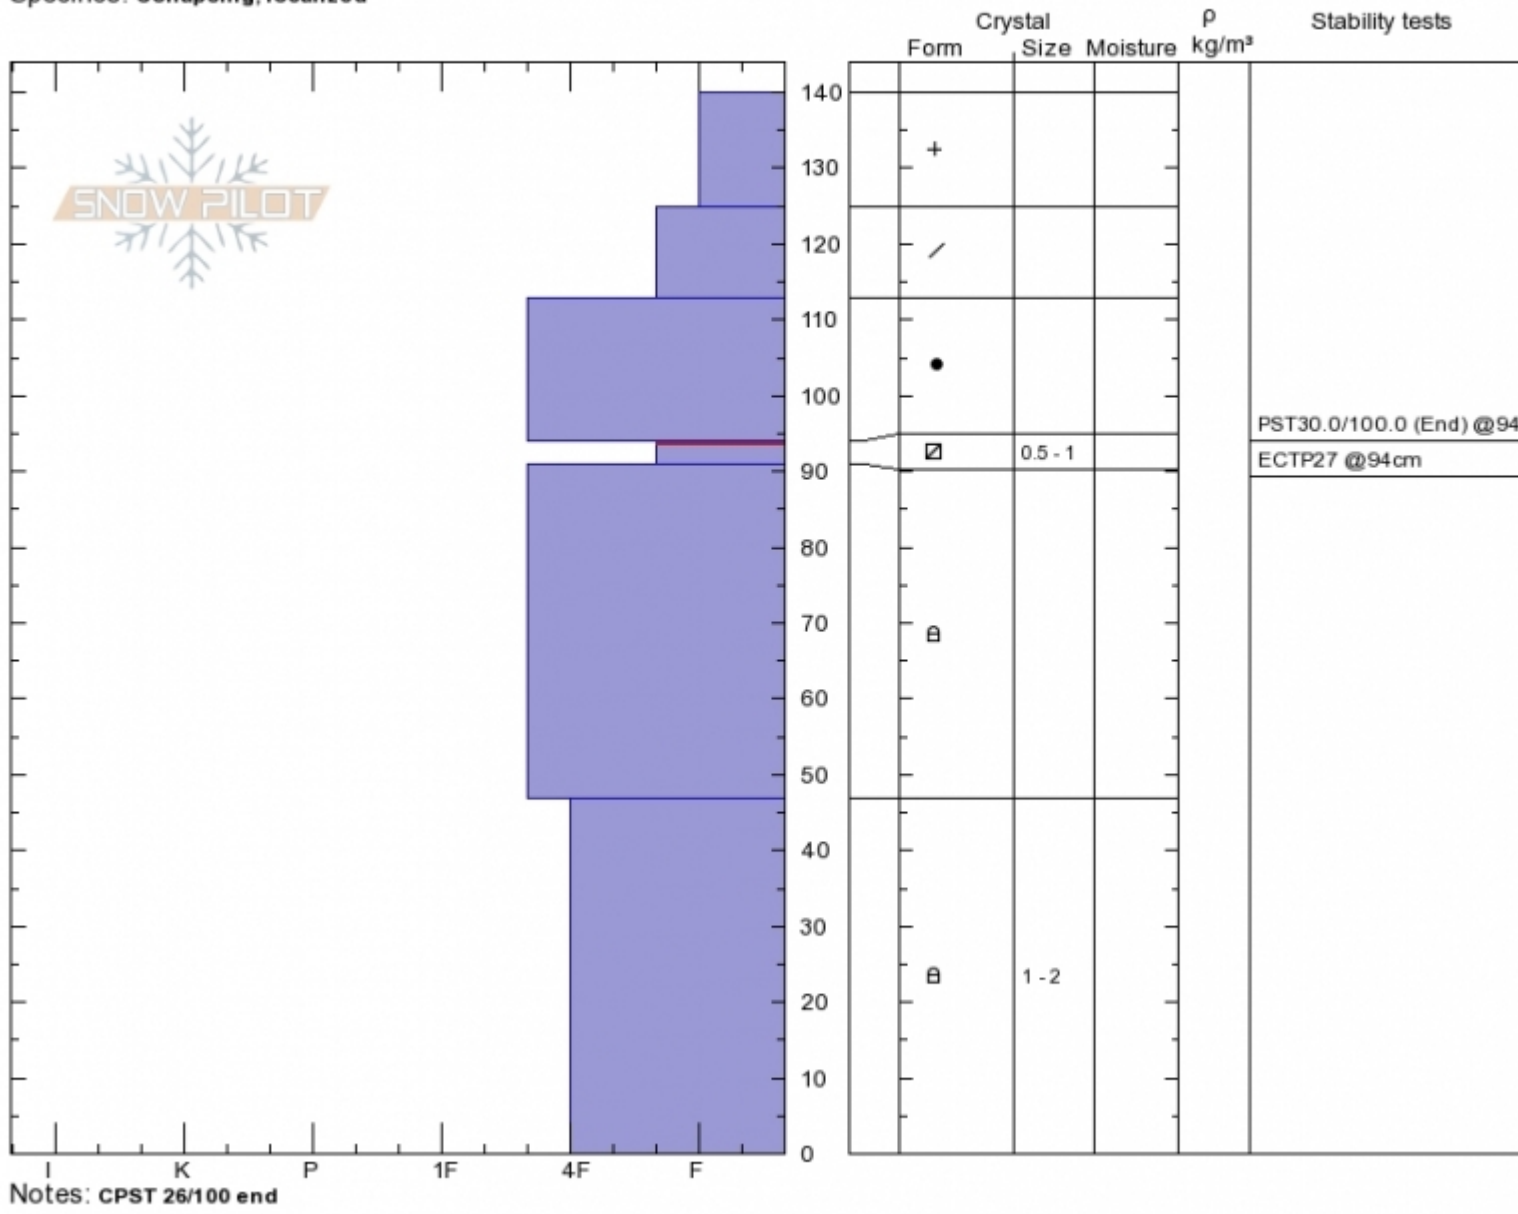

Beehive E
Madison Range-N
MT
 Elevation: **9200 ft**
 Aspect: **100°**
 Specifics: **Collapsing, localized**

Eric Knoff
Sat Feb 11 11:00 2017
 Co-ord:
 Slope Angle: **32°**
 Wind Loading: **no**

Stability: **Fair**
 Air Temperature: **-10°C**
 Sky Cover:
 Precipitation: **NO**
 Wind: **NW Moderate**

HS140
 Stability Test Notes

Layer No
91-94: Pr

Advisory Region
 Northern Madison
 Northern Madison, 2017-02-11