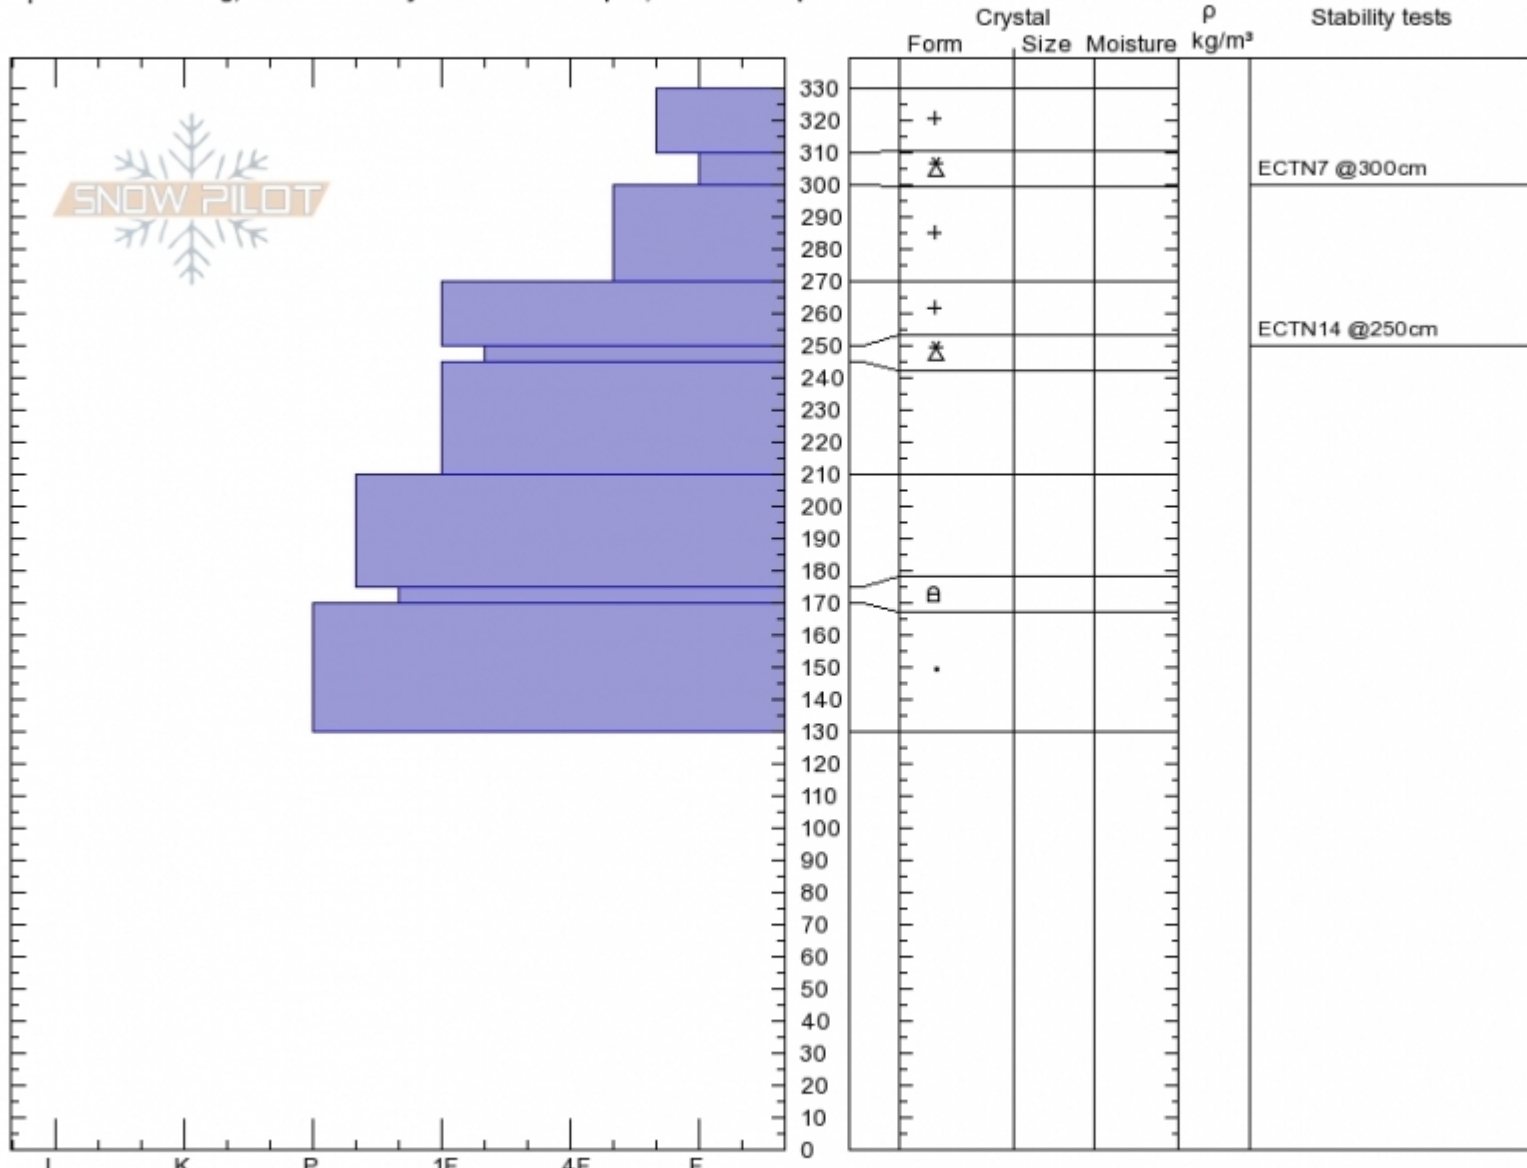

West Henderson
 Cooke City
 MT
 Elevation: 9800 ft
 Aspect: 230°
 Specifics: Cracking; Recent activity on different slopes; We skied slope

Alex Marienthal
 Thu Feb 9 13:00 2017
 Co-ord: 45.05029N, -109.94826W
 Slope Angle: 23°
 Wind Loading: no

Stability: Fair
 Air Temperature:
 Sky Cover: OVC
 Precipitation: S5
 Wind: W Strong

HS330 SP25
 Stability Test Notes

Layer No

Notes: Avalanche warning and near historic snowfall. 6" of SWE in last 6 days.