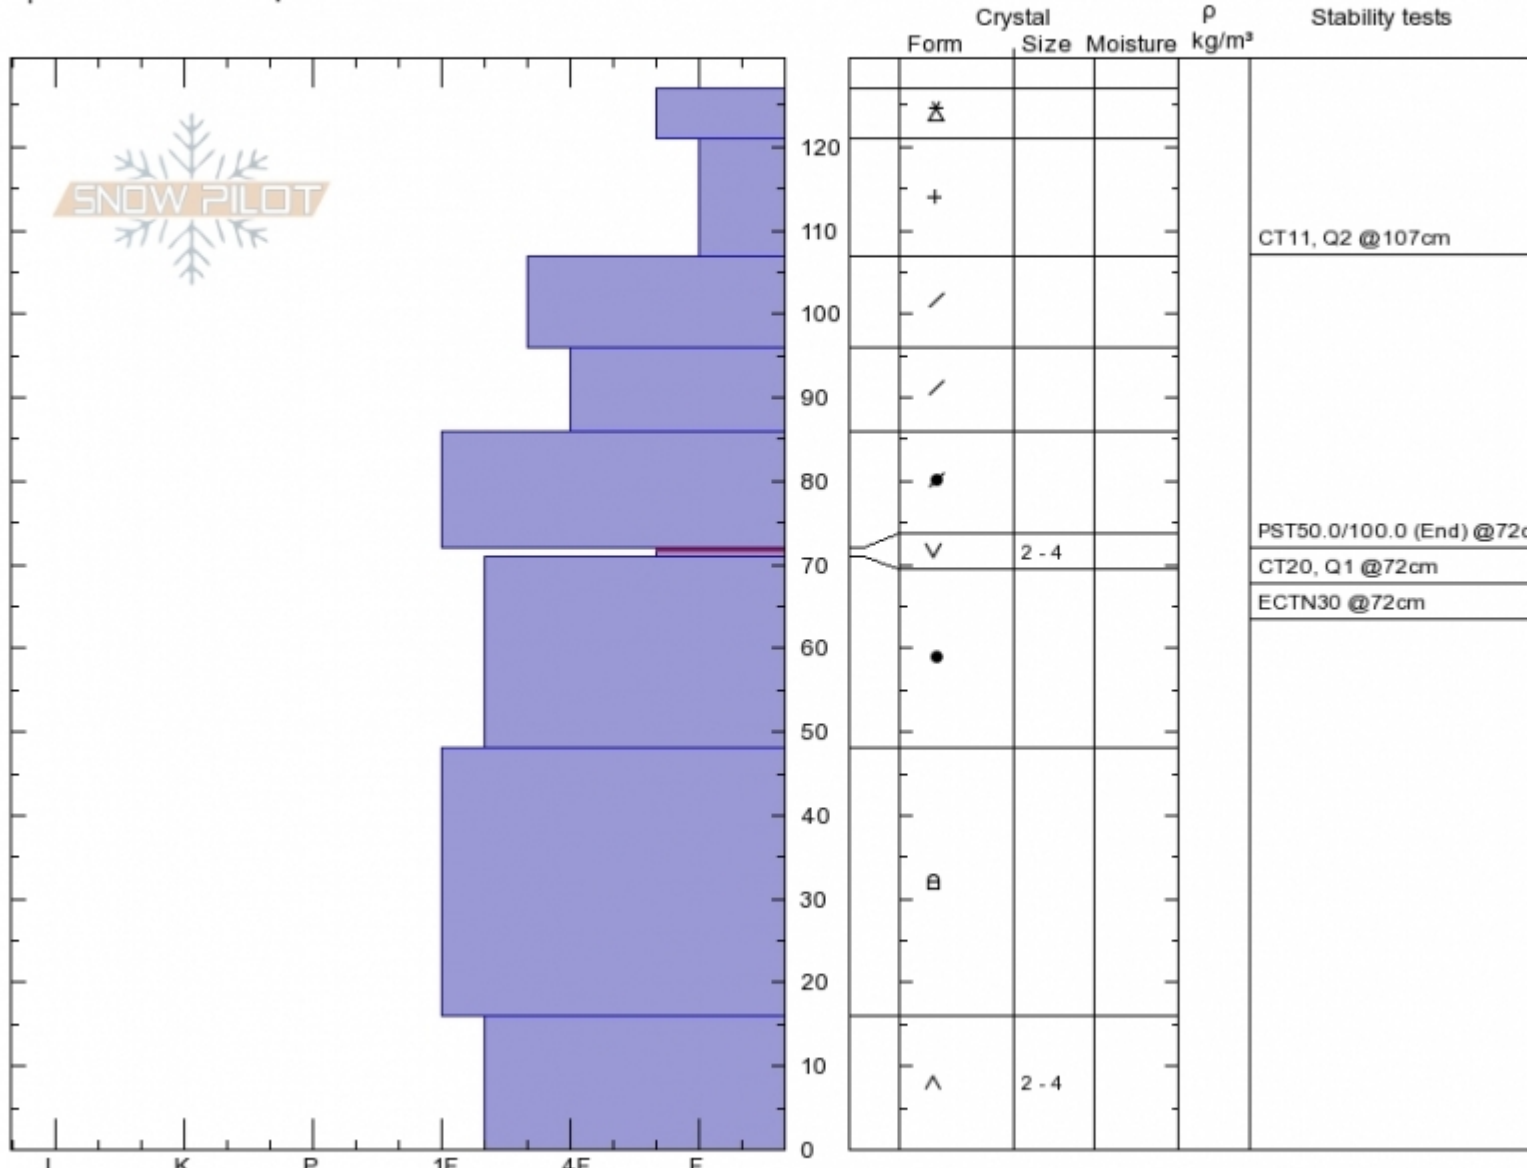

**Hebgen Lake NE**  
**Lionhead Range**  
**MT**  
 Elevation: **9000 ft**  
 Aspect: **100°**  
 Specifics: **We skied slope**

**Eric Knoff**  
**Thu Feb 9 13:23 2017**  
 Co-ord:  
 Slope Angle: **30°**  
 Wind Loading: **no**

Stability: **Good**  
 Air Temperature: **0°C**  
 Sky Cover: **OVC**  
 Precipitation: **S1**  
 Wind: **SW Moderate**

**HS127**  
**Stability Test Notes**

Layer No  
**71-72: Pr**  
**0-16: not**

Notes: It was raining 500 feet below our pit location. Stability decreased as you dropped in elevation.