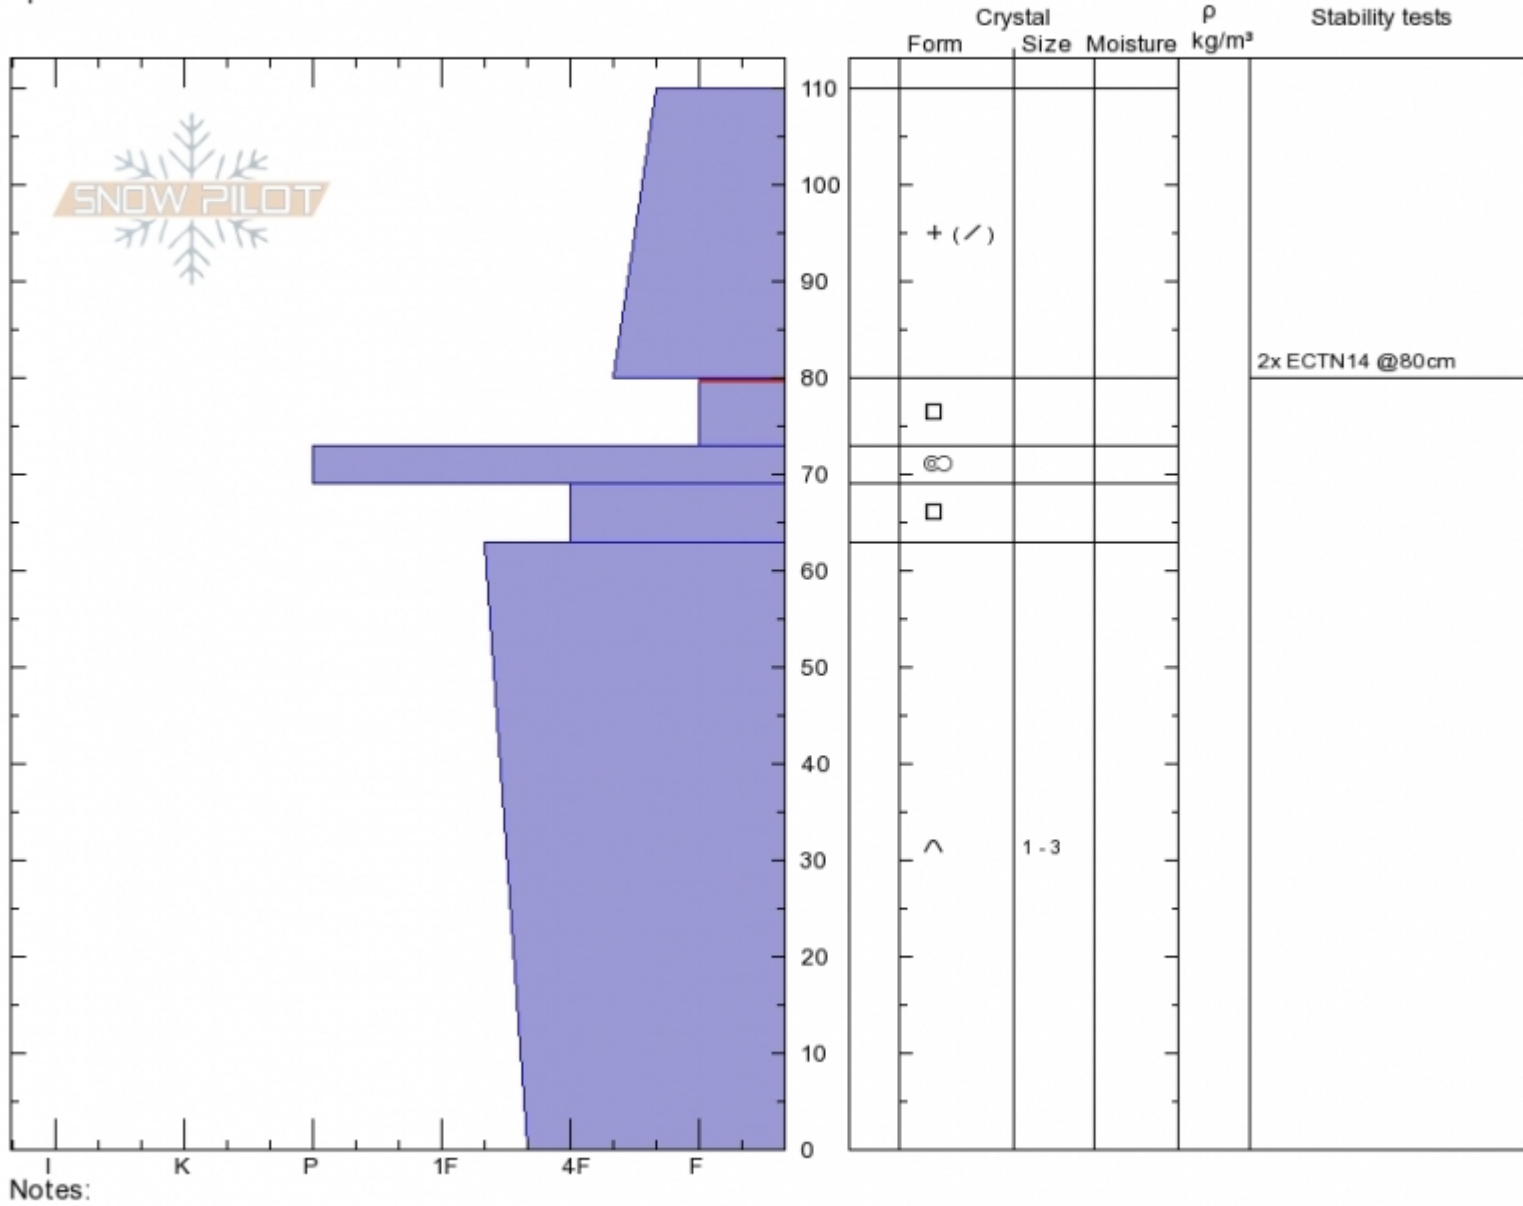

Lower Teepee Basin  
 Madison Range-S  
 MT  
 Elevation: 8360 ft  
 Aspect: 170°  
 Specifics:

Alex Marienthal  
 Mon Feb 6 11:45 2017  
 Co-ord: 44.88947N, -111.17202W  
 Slope Angle: 27°  
 Wind Loading: no

Stability: Fair  
 Air Temperature:  
 Sky Cover: OVC  
 Precipitation: S2  
 Wind: SW Strong

HS110  
 Stability Test Notes

Layer No  
 73-80: Pr

Advisory Region  
 Southern Madison  
 Southern Madison, 2017-02-07