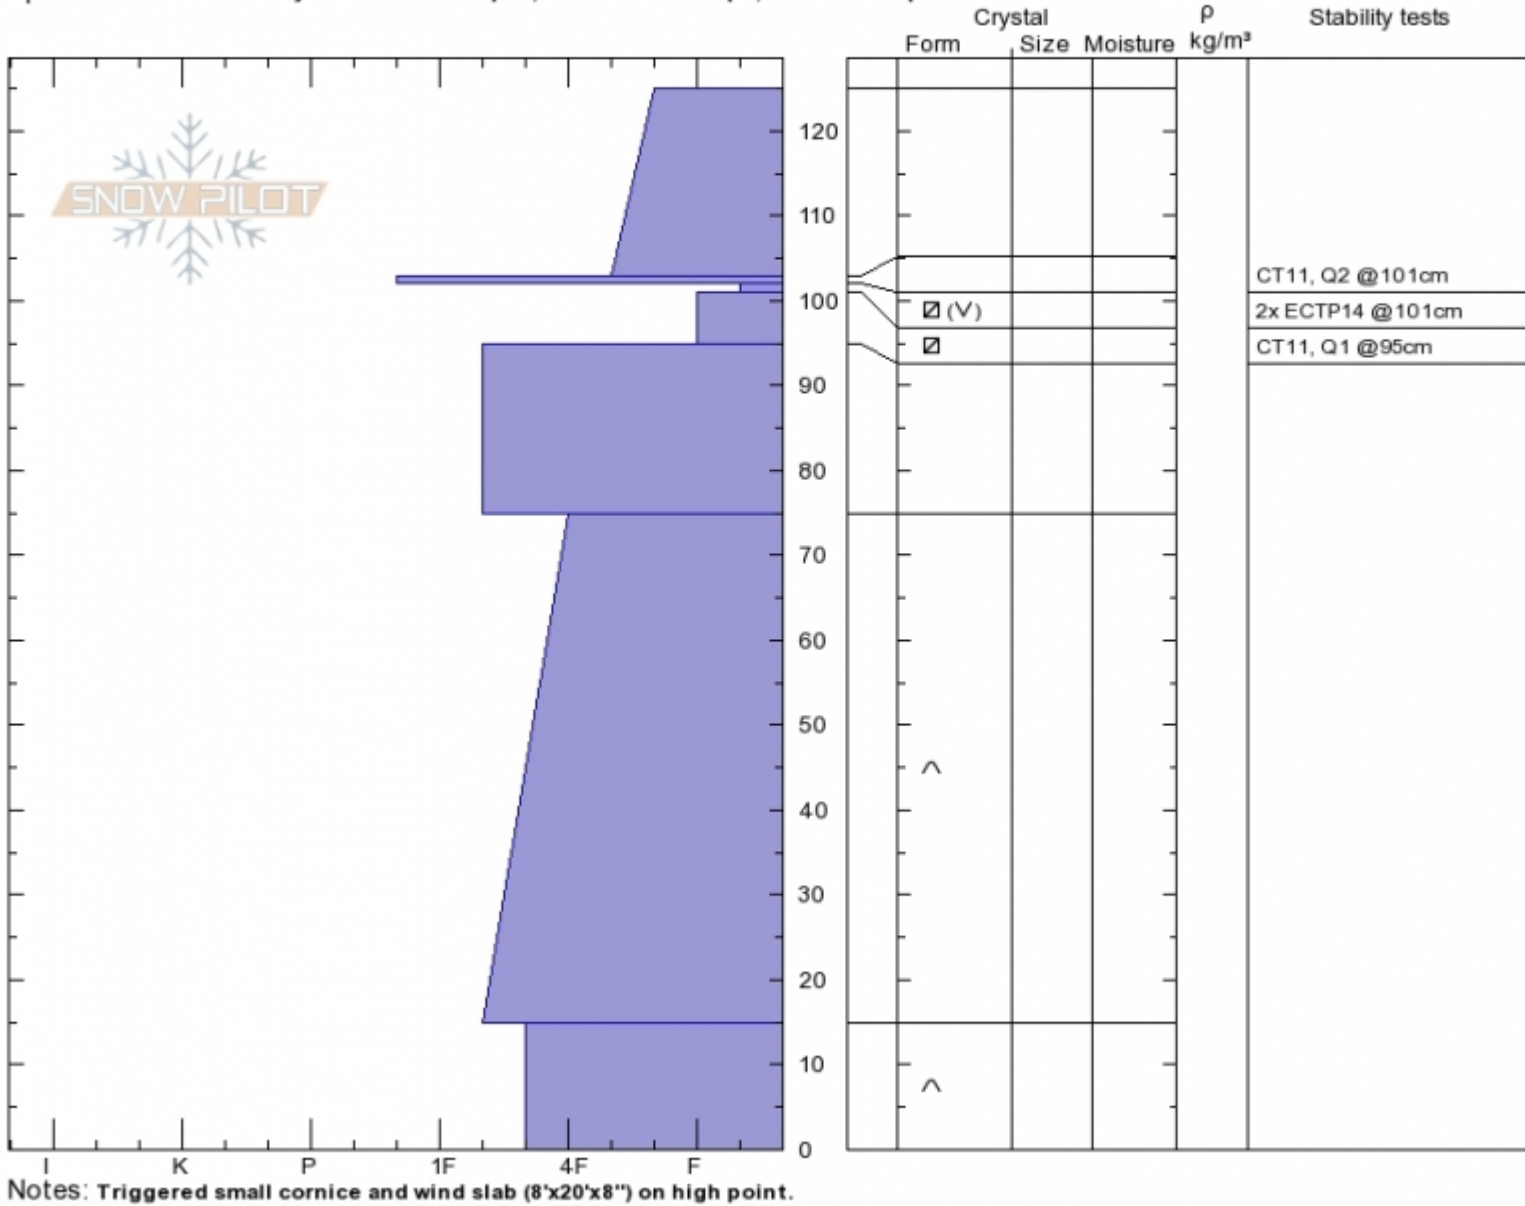

Top of the Ramp
Bridger Range
MT
 Elevation: **8555 ft**
 Aspect: **50°**
 Specifics: **Recent activity on different slopes; Ski tracks on slope; We skied slope**

Alex Marienthal
Sun Feb 5 16:30 2017
 Co-ord: **45.82778N, -110.93263W**
 Slope Angle: **22°**
 Wind Loading: **previous**

Stability: **Fair**
 Air Temperature:
 Sky Cover: **SCT**
 Precipitation: **NO**
 Wind: **W Moderate**

HS125
Stability Test Notes
95: Broke w/ result @101

Layer No
101-102: F

Advisory Region
 Bridger Range
 Bridger Range, 2017-02-07