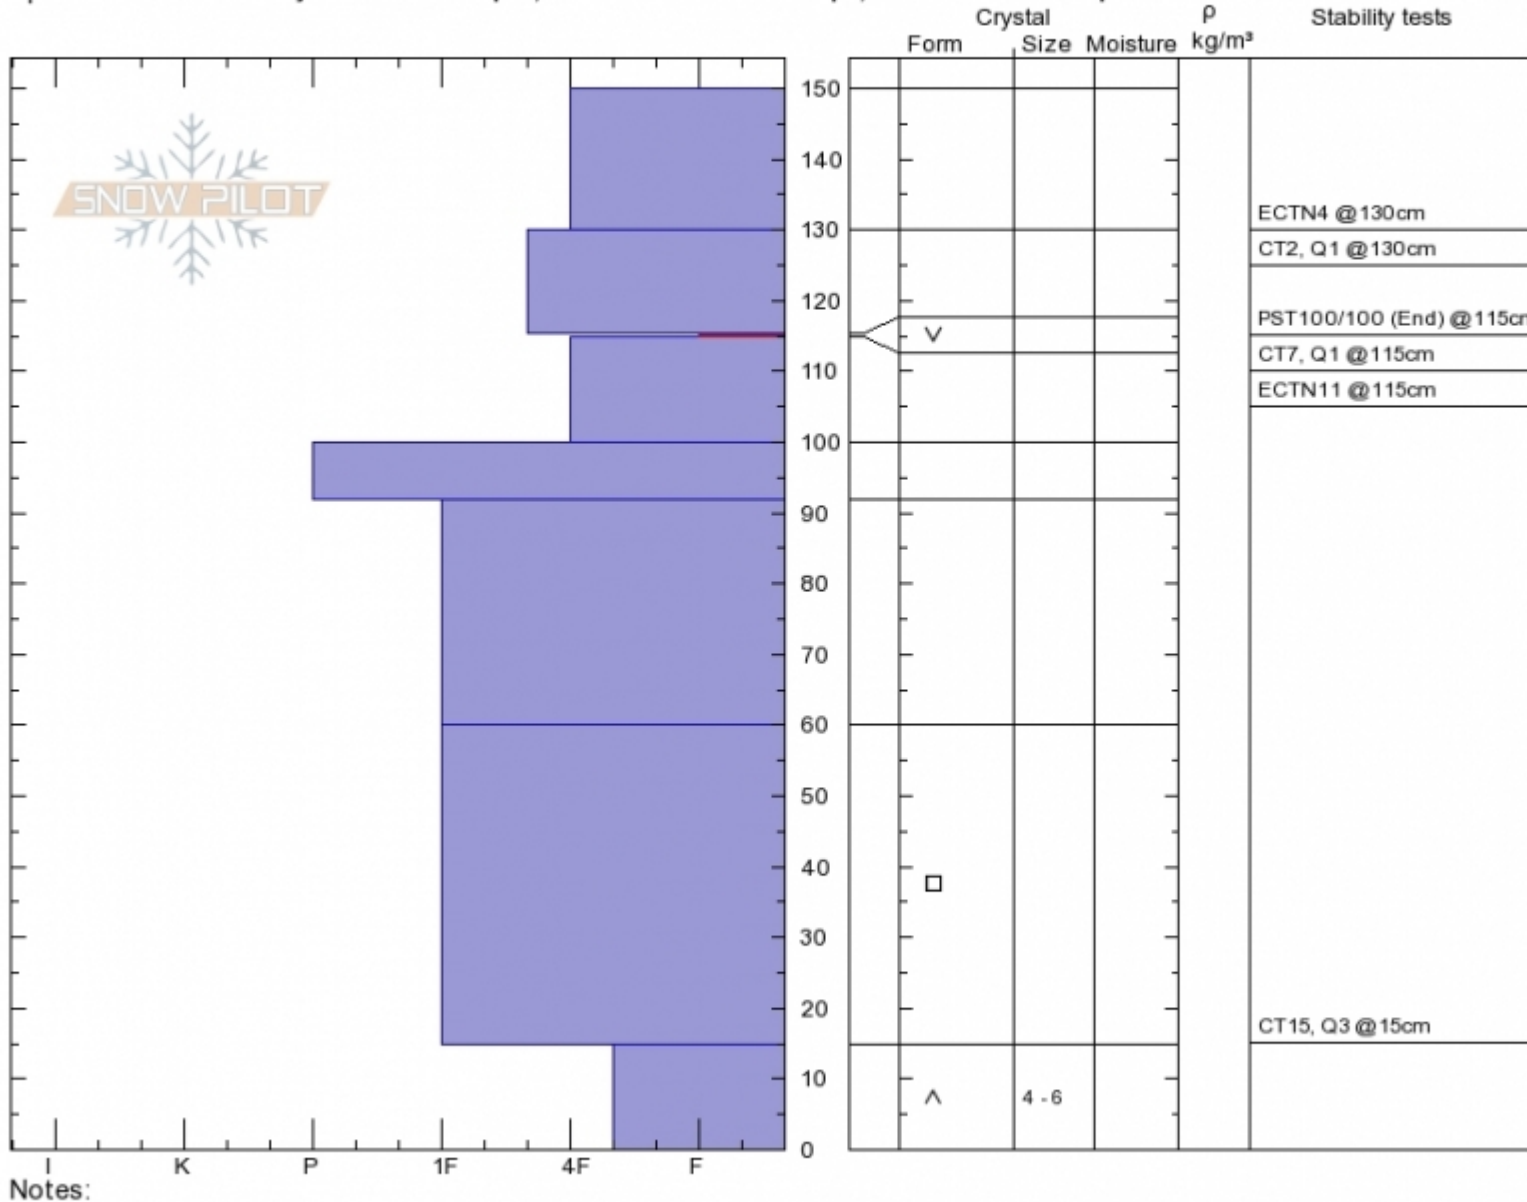

Carrot Basin  
 Madison Range-S  
 MT  
 Elevation: 8850 ft  
 Aspect: 60°

Doug Chabot-Admin  
 Sun Feb 5 11:30 2017  
 Co-ord: 44.97083N, -111.34047W  
 Slope Angle: 28°  
 Wind Loading: no

Stability: **Good**  
 Air Temperature:  
 Sky Cover: **OVC**  
 Precipitation: **NO**  
 Wind: **SW Strong**

HS150  
 Stability Test Notes

Layer No  
 115-115.5

Specifics: Recent activity on different slopes; Snowmobile tracks on slope; We snowmobiled slope

Advisory Region  
 Southern Madison  
 Southern Madison, 2017-02-05