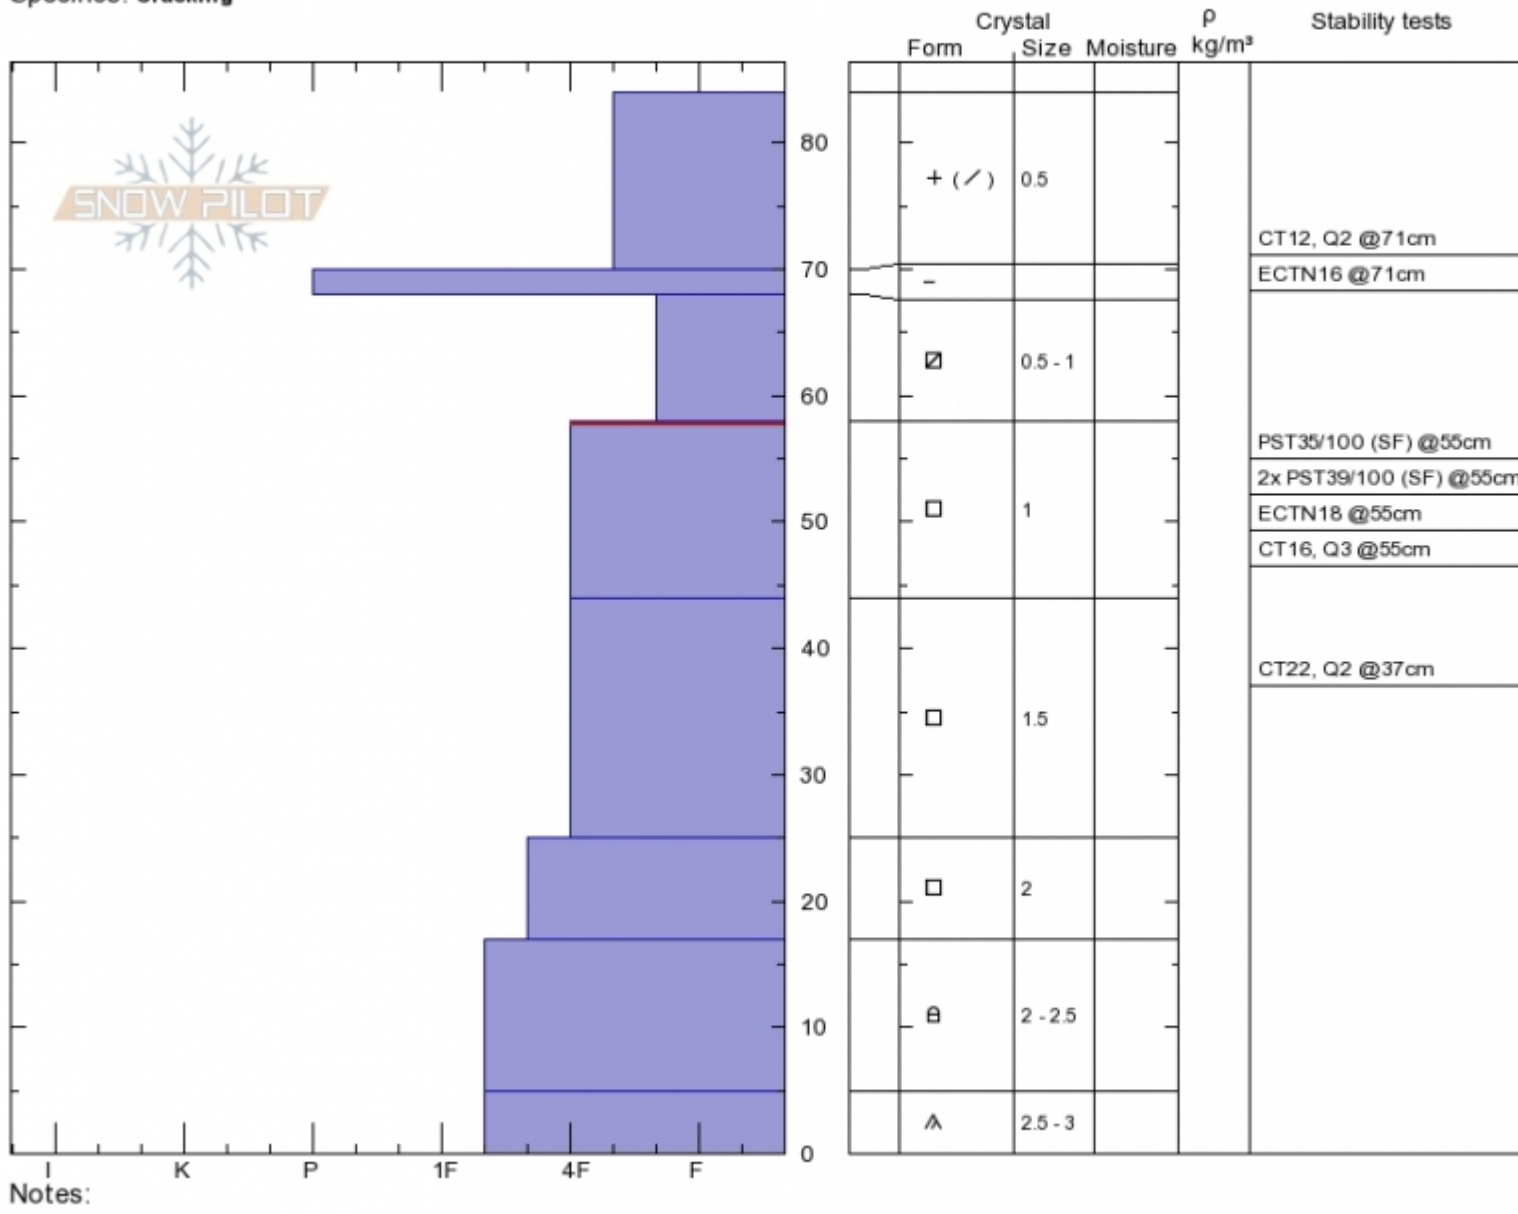

**Middle Basin**  
**Madison Range-N**  
**MT**  
 Elevation: **9280 ft**  
 Aspect: **103°**  
 Specifics: **Cracking**

**Chris Bilbrey**  
**Sat Feb 4 10:45 2017**  
 Co-ord: **45.32751N, -111.38186W**  
 Slope Angle: **27°**  
 Wind Loading: **yes**

Stability: **Fair**  
 Air Temperature: **-5°C**  
 Sky Cover: **BKN**  
 Precipitation: **NO**  
 Wind: **W Moderate**

**HS84**  
**Stability Test Notes**

Layer No  
**44-58: Pr**

No Region, 2017-02-05