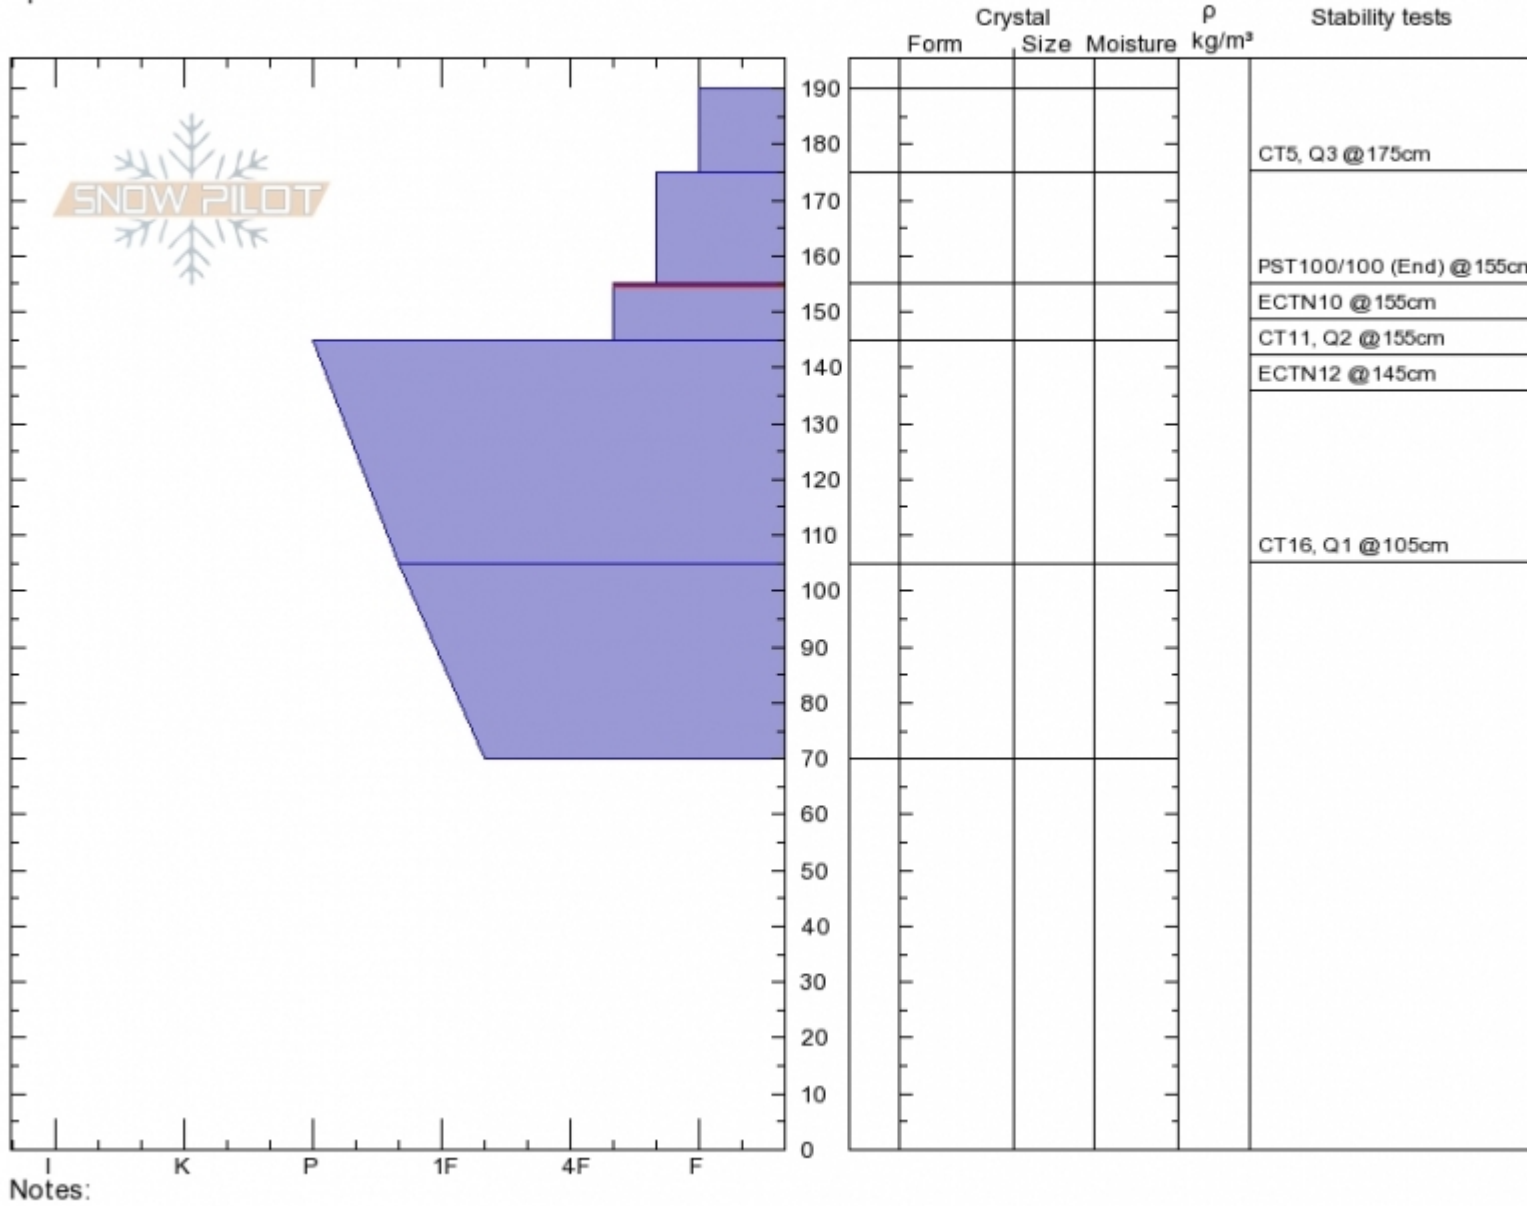

Wades World
Beartooths
MT
 Elevation: **9550 ft**
 Aspect: **80°**
 Specifics:

Doug Chabot-Admin
Fri Feb 3 09:20 2017
 Co-ord: **45.06720N, -109.95164W**
 Slope Angle: **25°**
 Wind Loading: **no**

Stability: **Good**
 Air Temperature: **-7°C**
 Sky Cover: **OVC**
 Precipitation: **NO**
 Wind: **W Moderate**

HS190
Stability Test Notes

Layer No
145-155:

Advisory Region
 Cooke City
 Cooke City, 2017-02-03