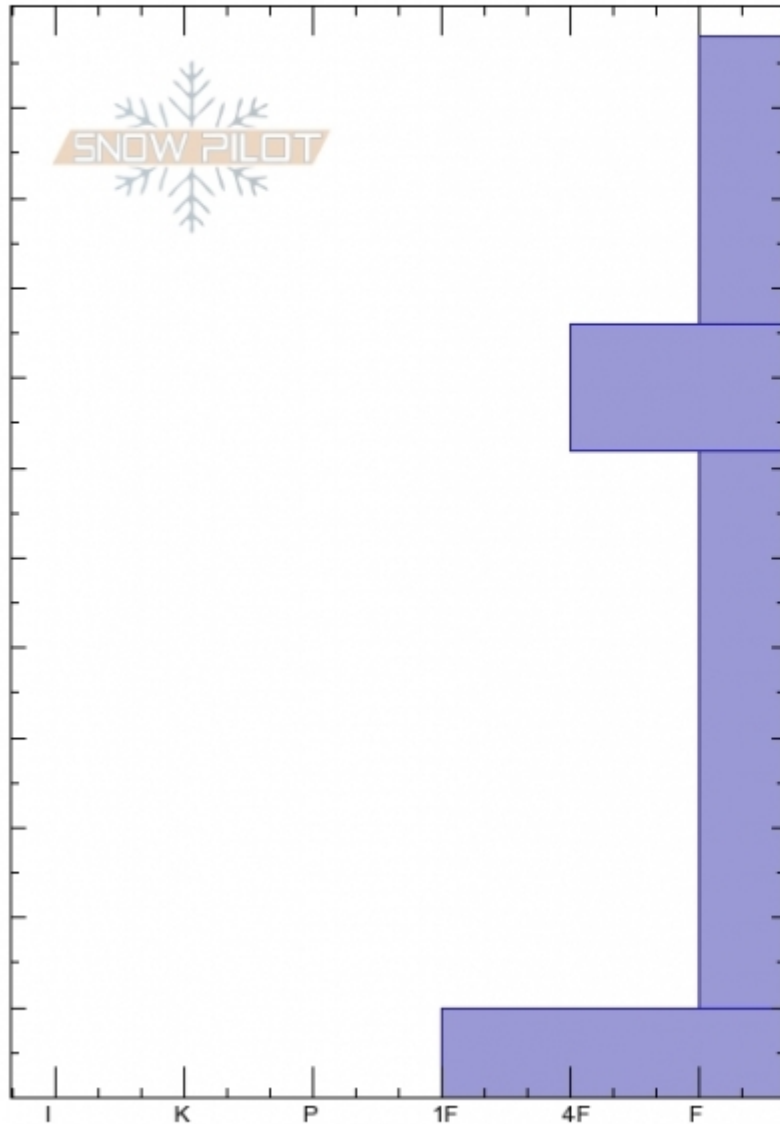

Mt Ellis Lower
Gallatin Range-N
MT
 Elevation: **8000 ft**
 Aspect: **43°**
 Specifics: **Ski tracks on slope**

Chris Bilbrey
Thu Feb 2 11:55 2017
 Co-ord: **45.58174N, -110.95695W**
 Slope Angle: **24°**
 Wind Loading: **no**

Stability: **Fair**
 Air Temperature: **-19.5°C**
 Sky Cover: **OVC**
 Precipitation: **S-1**
 Wind: **W Light Breeze**

HS118 PF118

Layer No

Stability Test Notes

Form	Crystal Size	Moisture	ρ kg/m ³	Stability tests
				CT3, Q3 @102cm
				PST32/100 (End) @25cm
				CT22, Q3 @25cm
				ECTN21 @25cm