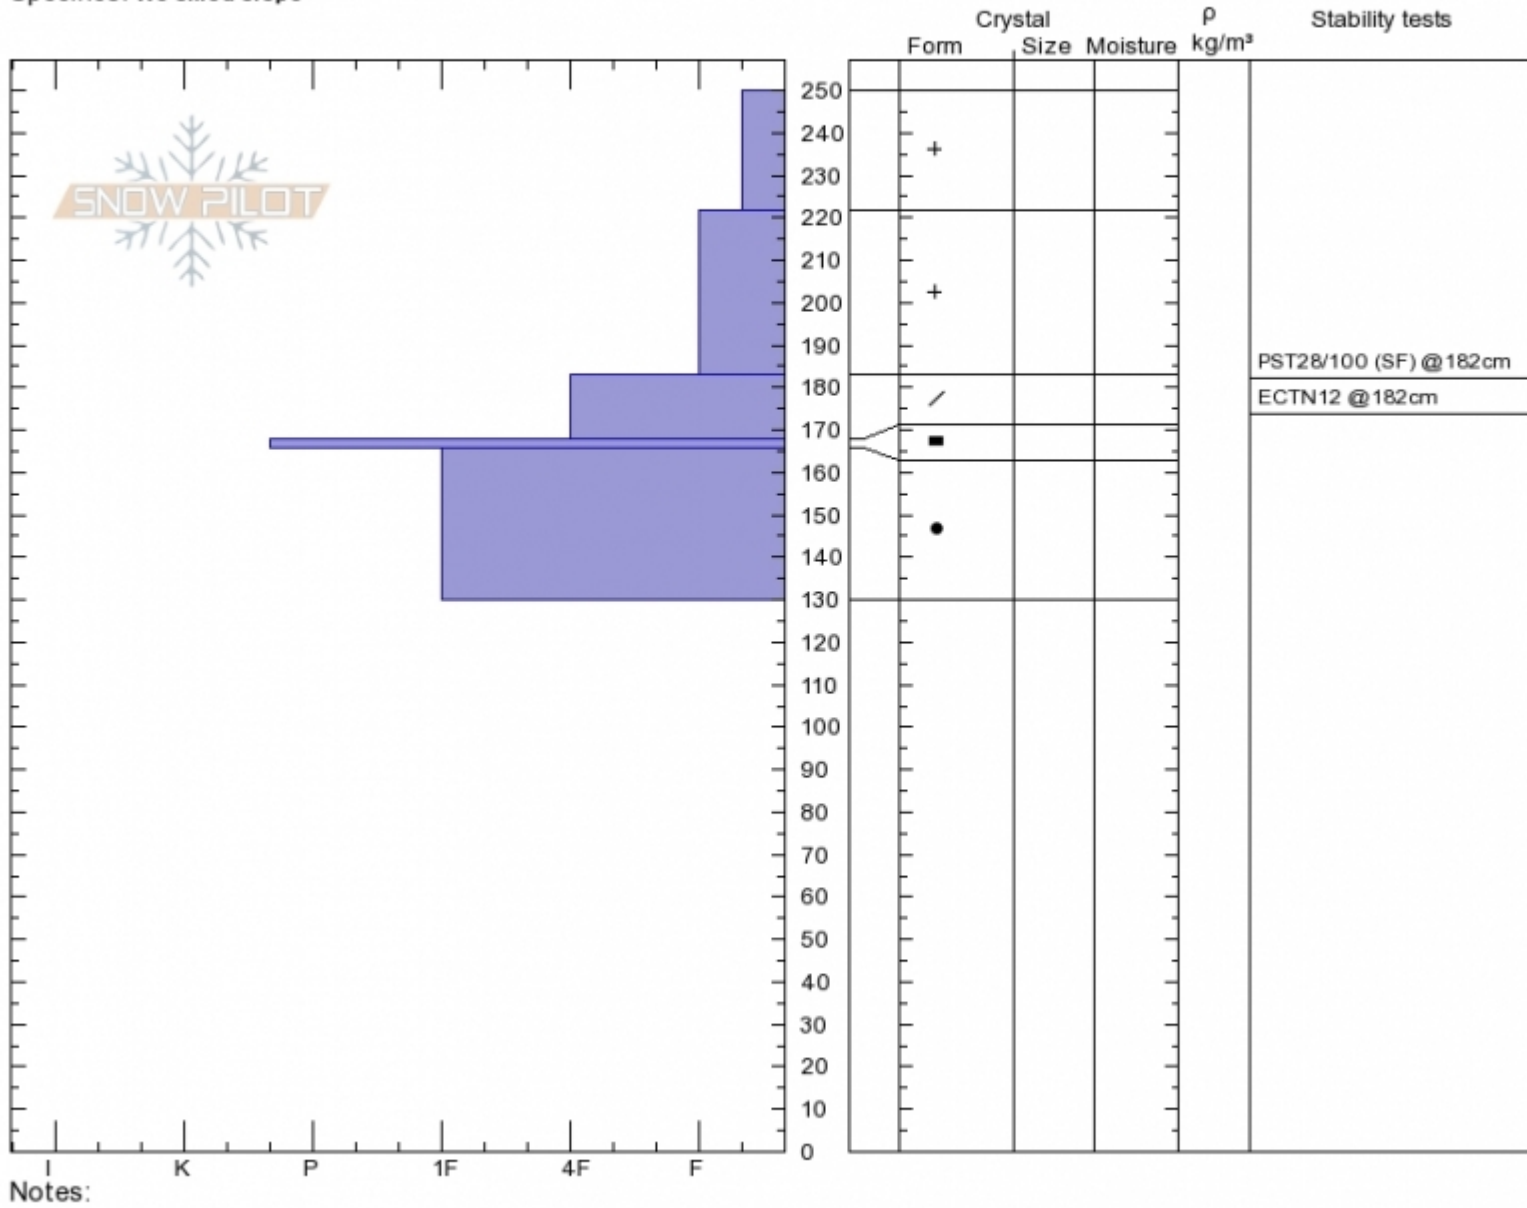

Cooke City - 2/1/17
 Cooke City
 MT
 Elevation: 9550 ft
 Aspect: 160°
 Specifics: We skied slope

Eric Knoff
 Wed Feb 1 11:35 2017
 Co-ord:
 Slope Angle: 26°
 Wind Loading:

Stability: Fair
 Air Temperature: -8°C
 Sky Cover: SCT
 Precipitation: NO
 Wind: Calm

HS250
 Stability Test Notes

Layer No

Advisory Region
 Cooke City
 Cooke City, 2017-02-02