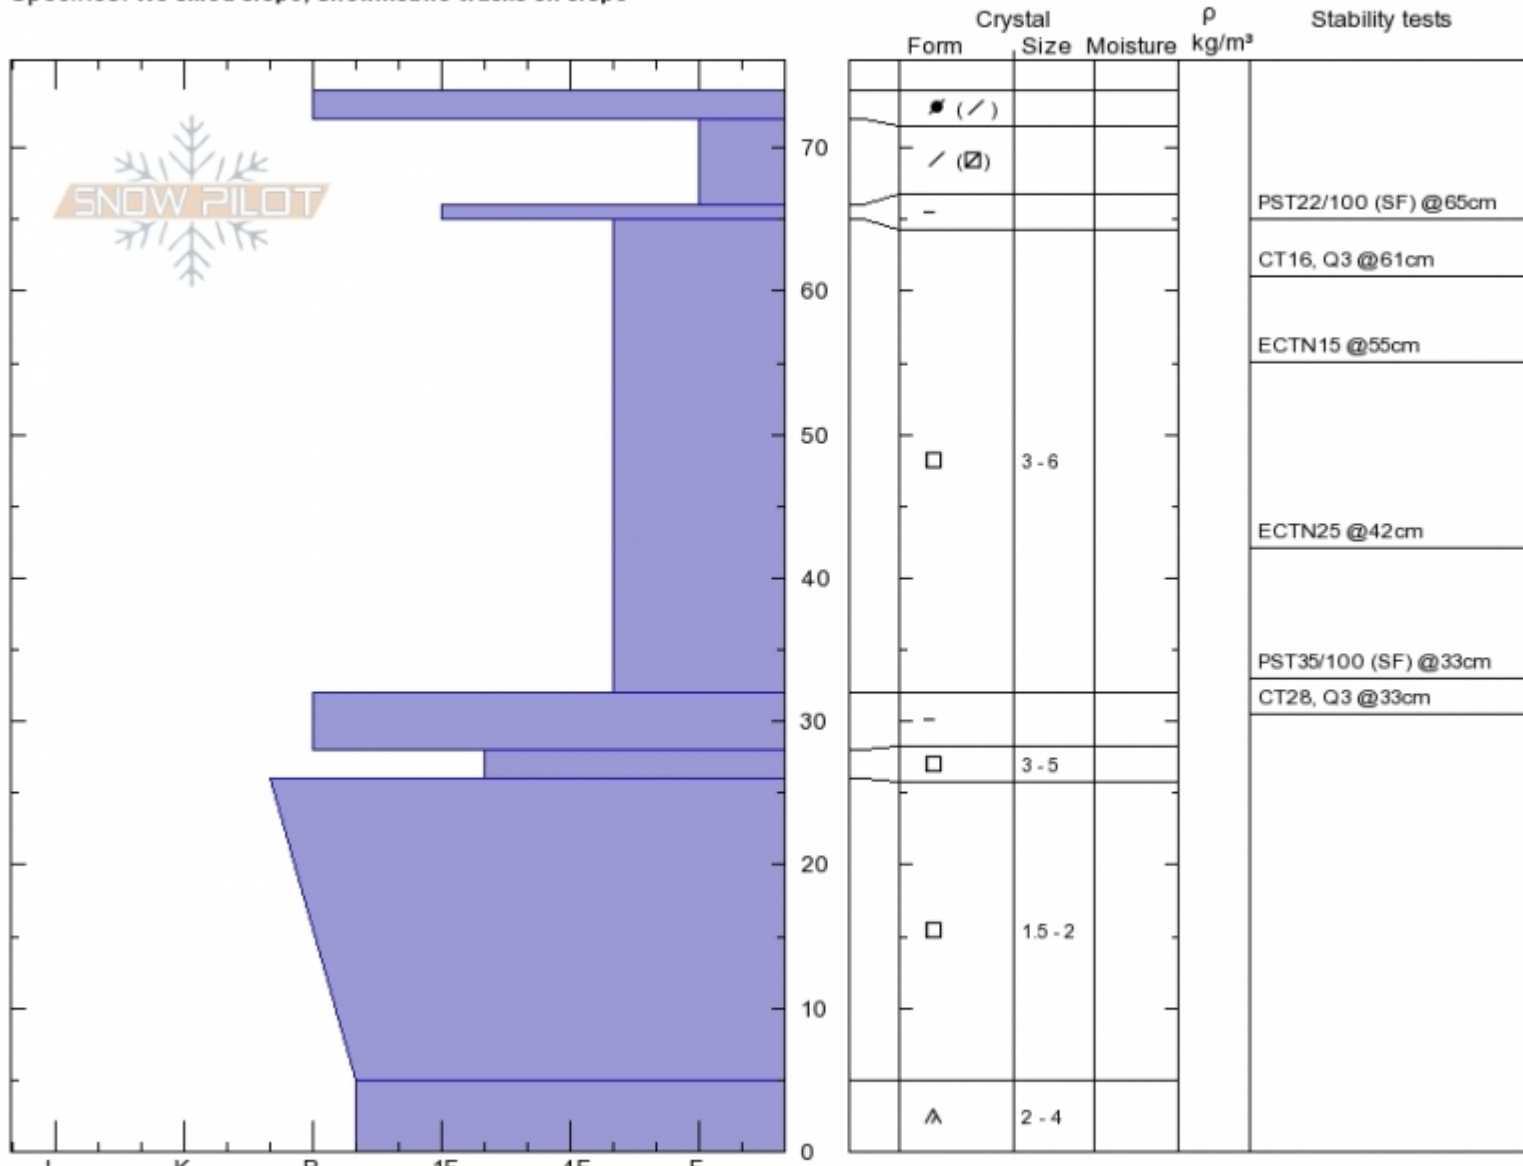

Muddy Peak
Madison Range-N
MT
 Elevation: **9440 ft**
 Aspect: **0°**
 Specifics: **We skied slope; Snowmobile tracks on slope**

Chris Bilbrey
Mon Jan 30 13:00 2017
 Co-ord: **45.22548N, -111.49428W**
 Slope Angle: **25°**
 Wind Loading: **no**

Stability: **Good**
 Air Temperature: **-3°C**
 Sky Cover: **CLR**
 Precipitation: **NO**
 Wind: **SW Moderate**

HS74
Stability Test Notes

Layer No

Notes: Slab above upper crust was 15 mm (H2O) in 9 cm snow. Slab in between upper 2 crust was 62 mm (H2O) in 27 cm of snow.