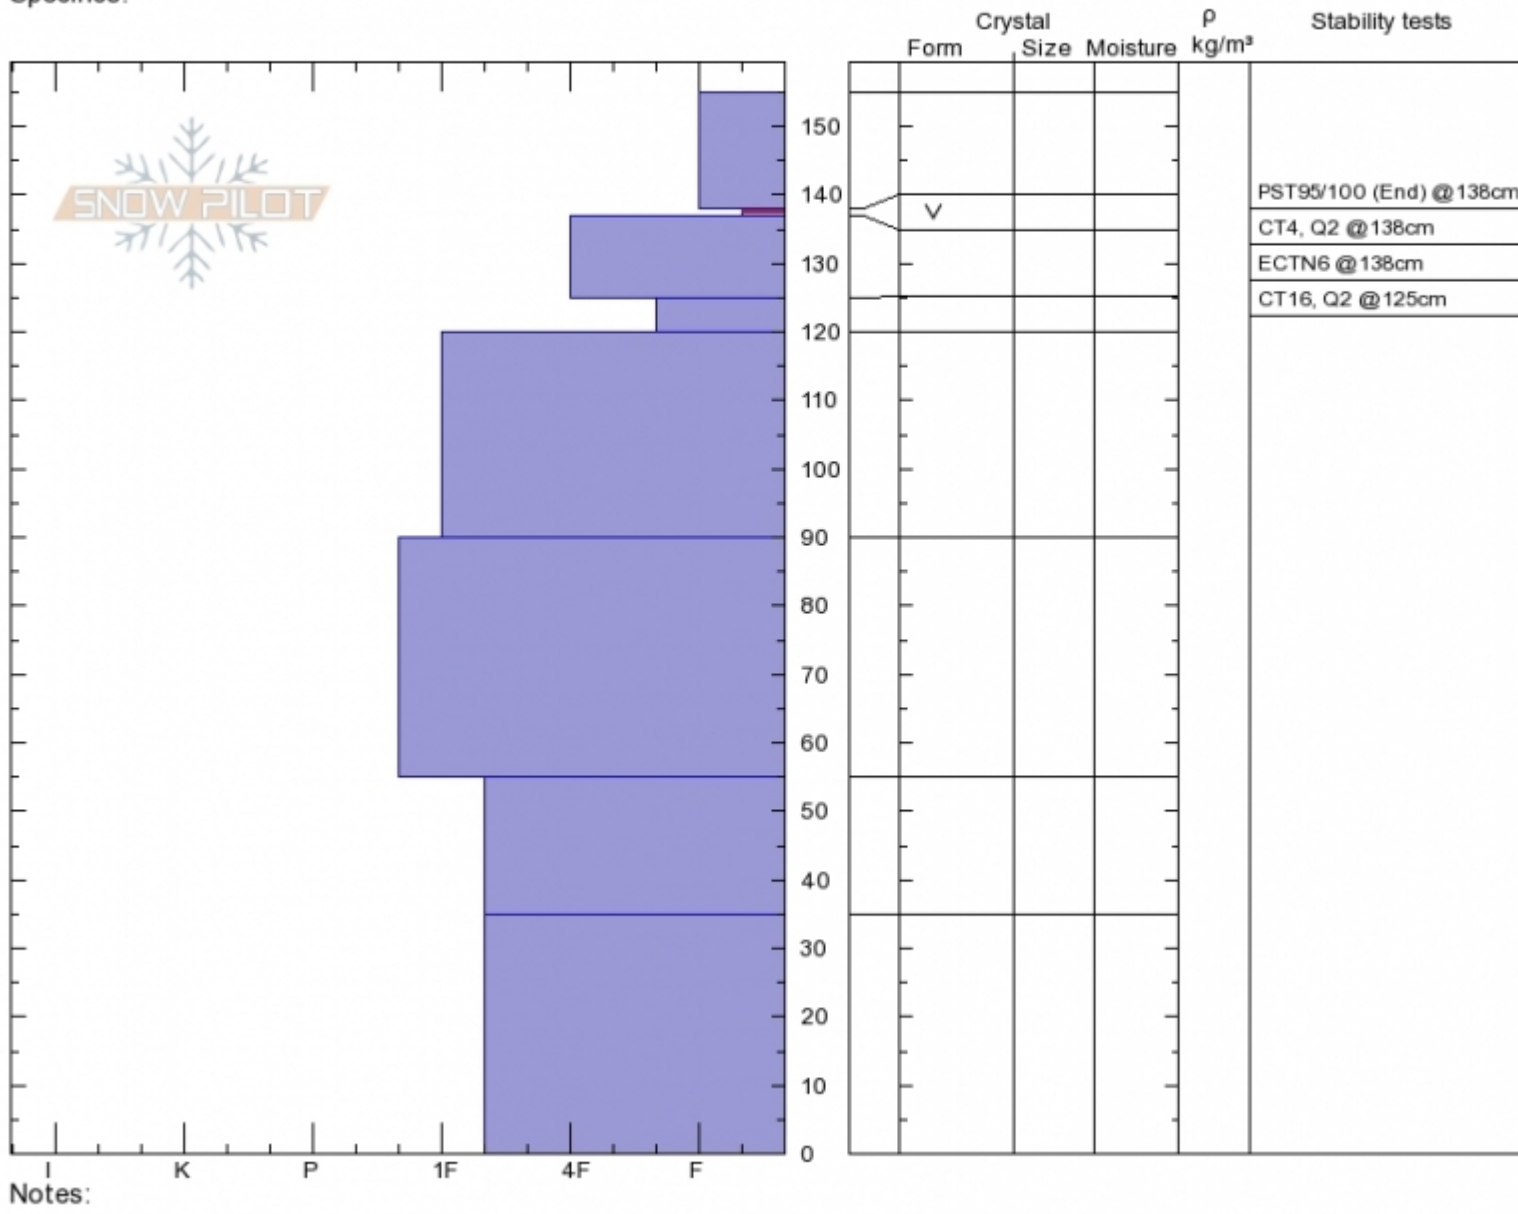

Sunlight Basin
Madison Range-S
MT
 Elevation: **9800 ft**
 Aspect: **110°**
 Specifics:

Doug Chabot
Tue Jan 24 10:45 2017
 Co-ord: **44.97486N, -111.31404W**
 Slope Angle: **33°**
 Wind Loading: **no**

Stability: **Good**
 Air Temperature: **-10°C**
 Sky Cover: **BKN**
 Precipitation: **NO**
 Wind: **E Light Breeze**

HS155
 Stability Test Notes

Layer No
 137-138:

Advisory Region
 Southern Madison
 Southern Madison, 2017-01-25