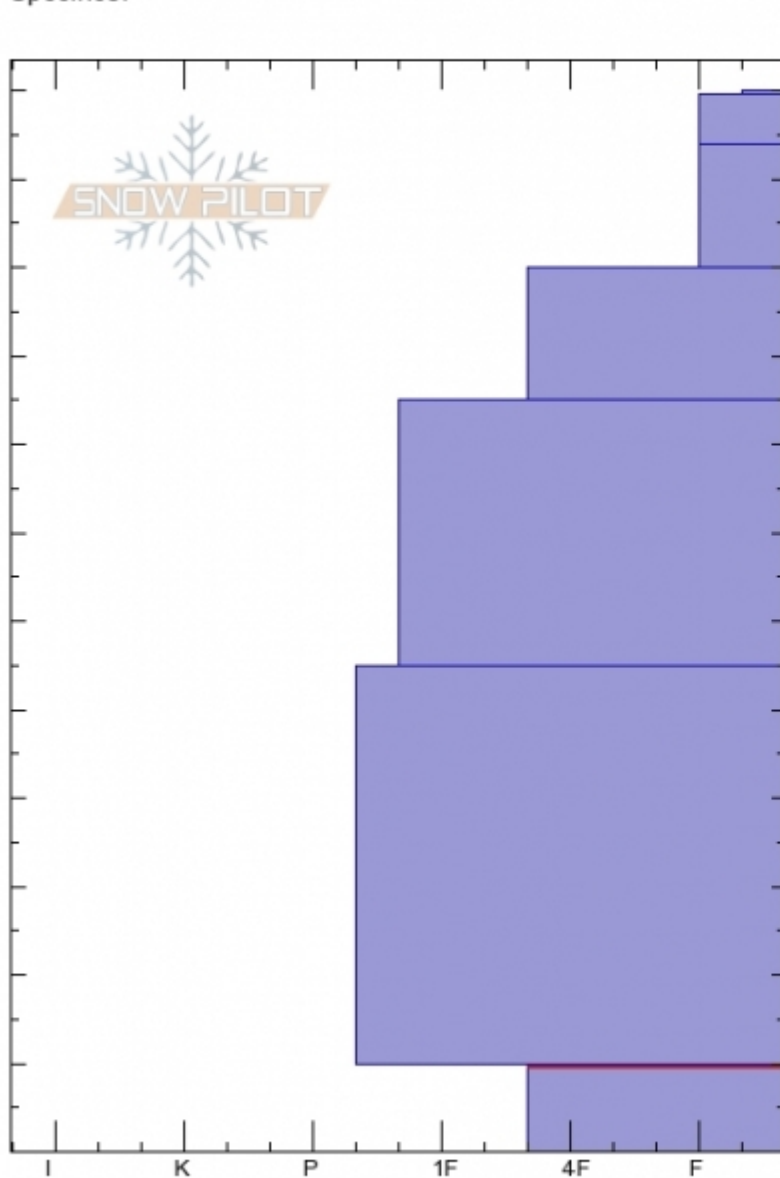

End of LH Ridge  
 Lionhead Range  
 MT  
 Elevation: 8976 ft  
 Aspect: 40°  
 Specifics:

Doug Chabot-Admin  
 Wed Jan 18 11:50 2017  
 Co-ord: 44.70735N, -111.30472W  
 Slope Angle: 25°  
 Wind Loading: previous

Stability: **Good**  
 Air Temperature: -5°C  
 Sky Cover: **CLR**  
 Precipitation: **NO**  
 Wind: **SW Moderate**

HS120  
 Stability Test Notes

Layer No  
 0-10: Prob

Form	Crystal Size	Moisture	$\rho$ kg/m <sup>3</sup>	Stability tests
V	3			
☐				
				ECTN11 @100cm
				CT13, Q3 @100cm
				PST86/100 (End) @10cm
				CT22, Q2 @10cm
A	3			ECTX