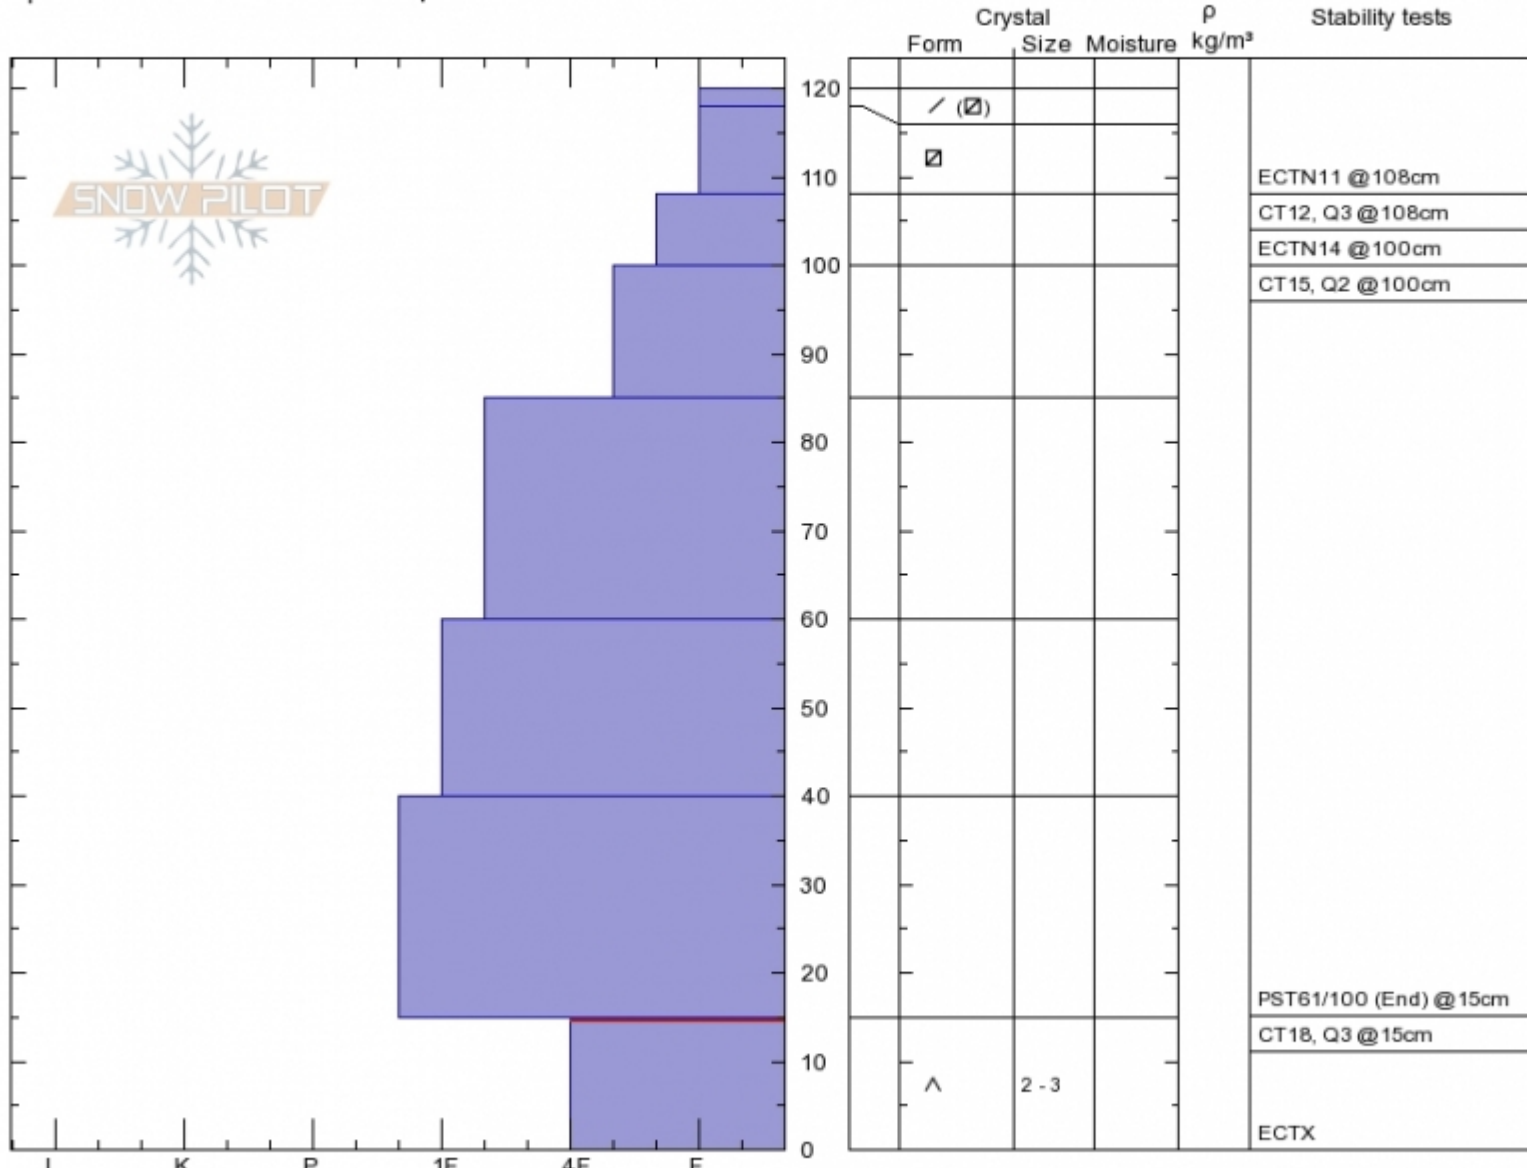

Weather Station
Lionhead Range
MT
 Elevation: **8650 ft**
 Aspect: **280°**
 Specifics: **Snowmobile tracks on slope**

Doug Chabot-Admin
Wed Jan 18 10:45 2017
 Co-ord: **44.71016N, -111.32453W**
 Slope Angle: **18°**
 Wind Loading: **no**

Stability: **Good**
 Air Temperature: **-2°C**
 Sky Cover: **CLR**
 Precipitation: **NO**
 Wind: **Calm**

HS120
Stability Test Notes

Layer No
0-15: Prot

Notes: Dug near snowpit that Alex and I dug January 8. Much stronger now.