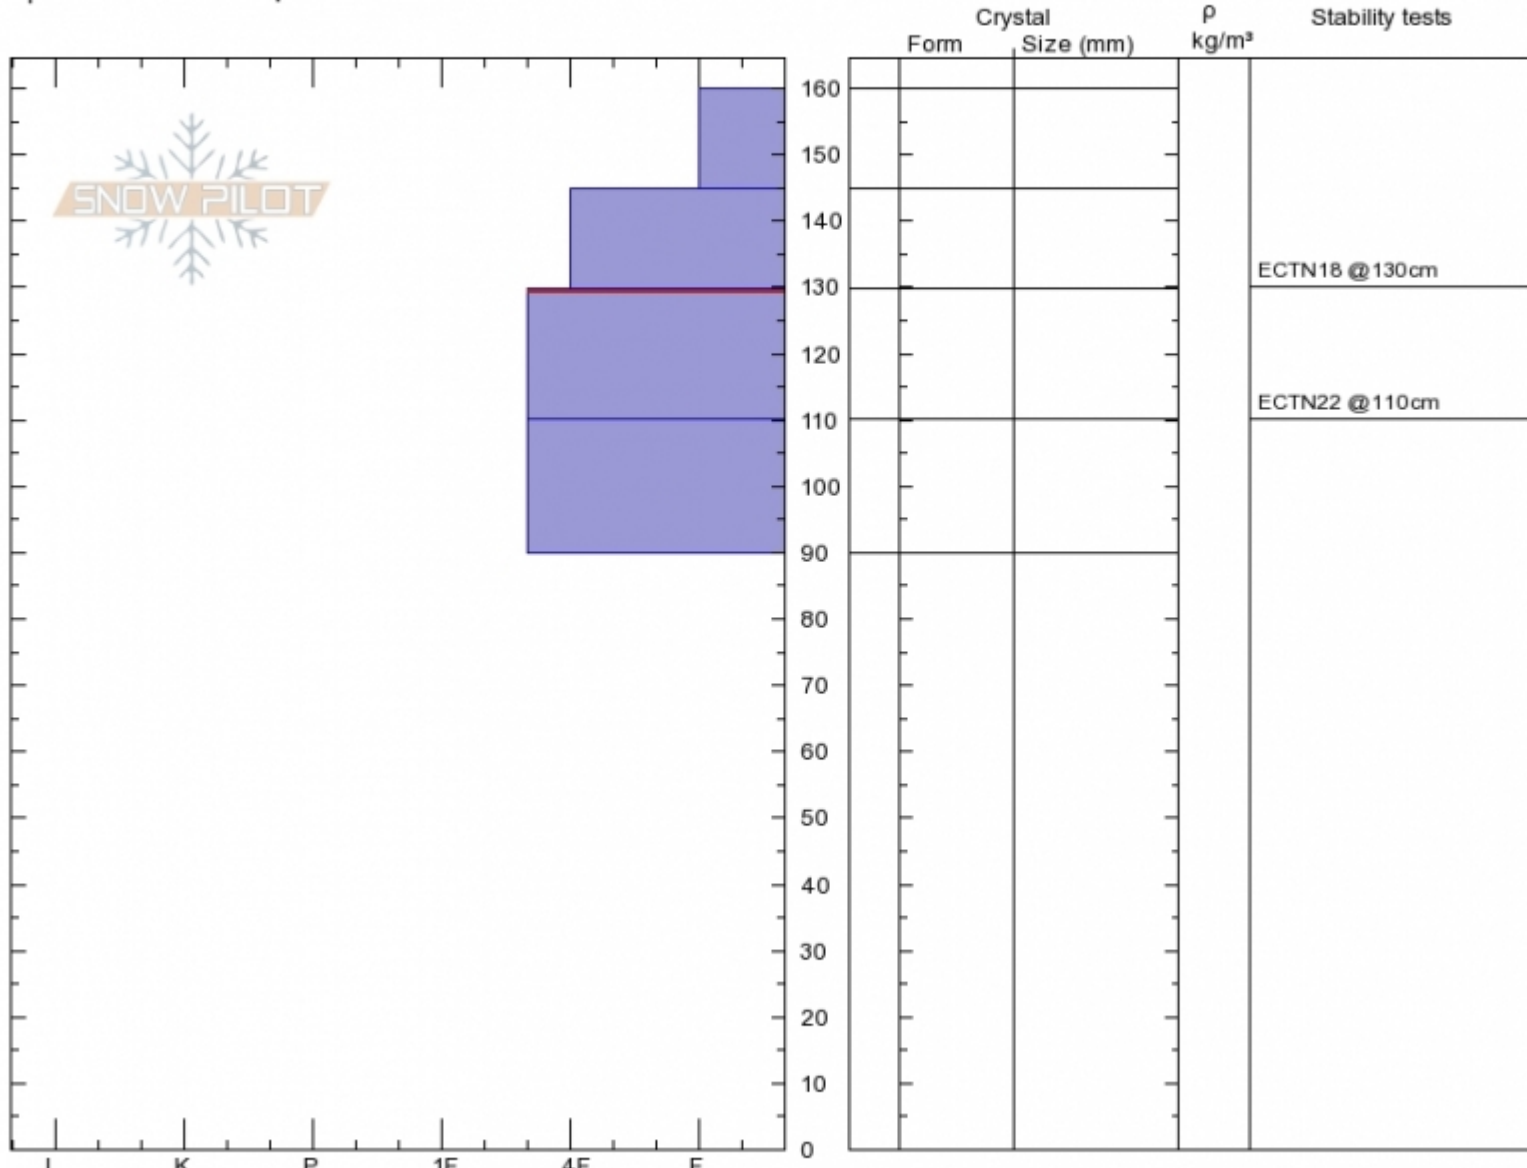

Maid of the Mist
Gallatin Range-N
MT
 Elevation: **9200 ft**
 Aspect: **45°**
 Specifics: **We skied slope**

Erika Birkeland
Sun Jan 15 13:00 2017
 Co-ord: **45.41545N, -110.97852W**
 Slope Angle: **25°**
 Wind Loading: **no**

Stability:
 Air Temperature:
 Sky Cover: **CLR**
 Precipitation: **NO**
 Wind: **Calm**

HS160
Stability Test Notes

Layer No
110.2-129

Notes: Quick pit, no crystal types, just stability test. No observed avalanches/other signs of instability. We considered avalanche dang