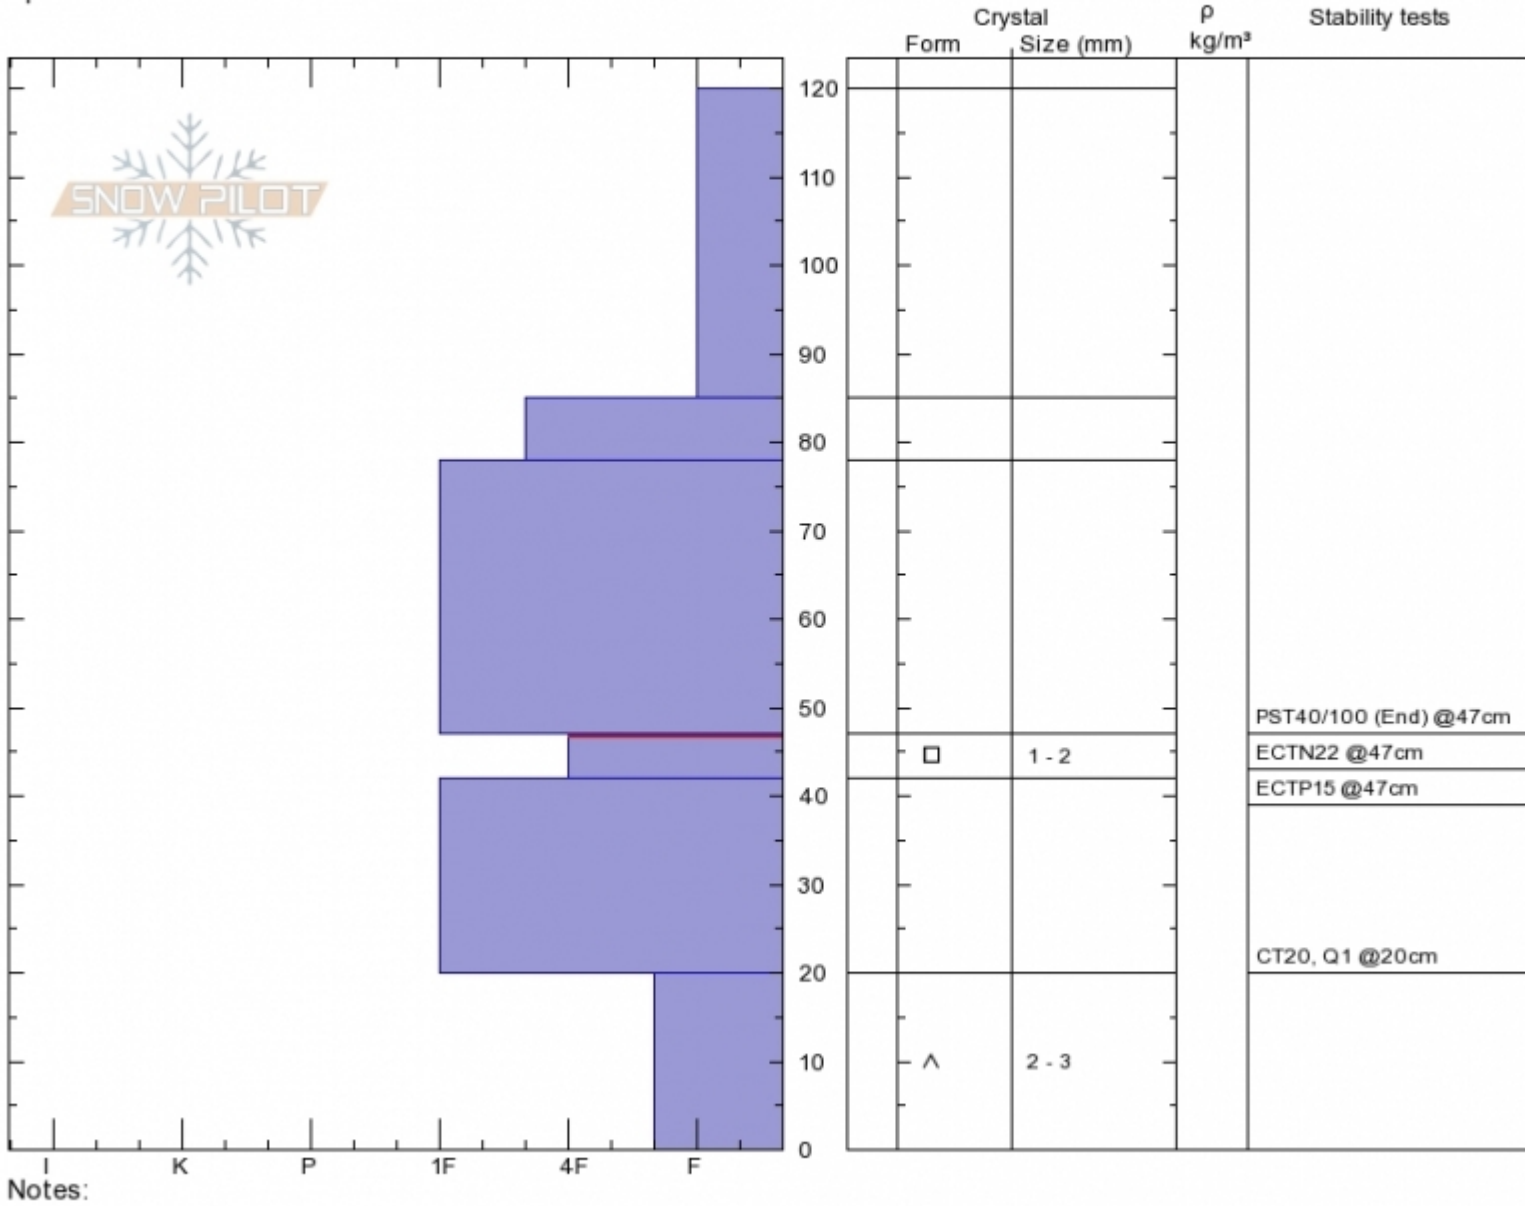

Taylor Fork - Sage ck.  
 Madison Range-S  
 MT  
 Elevation: 9220 ft  
 Aspect: 120°  
 Specifics:

Alex Marienthal  
 Fri Jan 13 14:00 2017  
 Co-ord: 44.97237N, -111.27132W  
 Slope Angle: 24°  
 Wind Loading: previous

Stability: Fair  
 Air Temperature:  
 Sky Cover: CLR  
 Precipitation: NO  
 Wind: Calm

HS120  
 Stability Test Notes

Layer No  
 42-47: Pr

Advisory Region  
 Southern Madison  
 Southern Madison, 2017-01-13