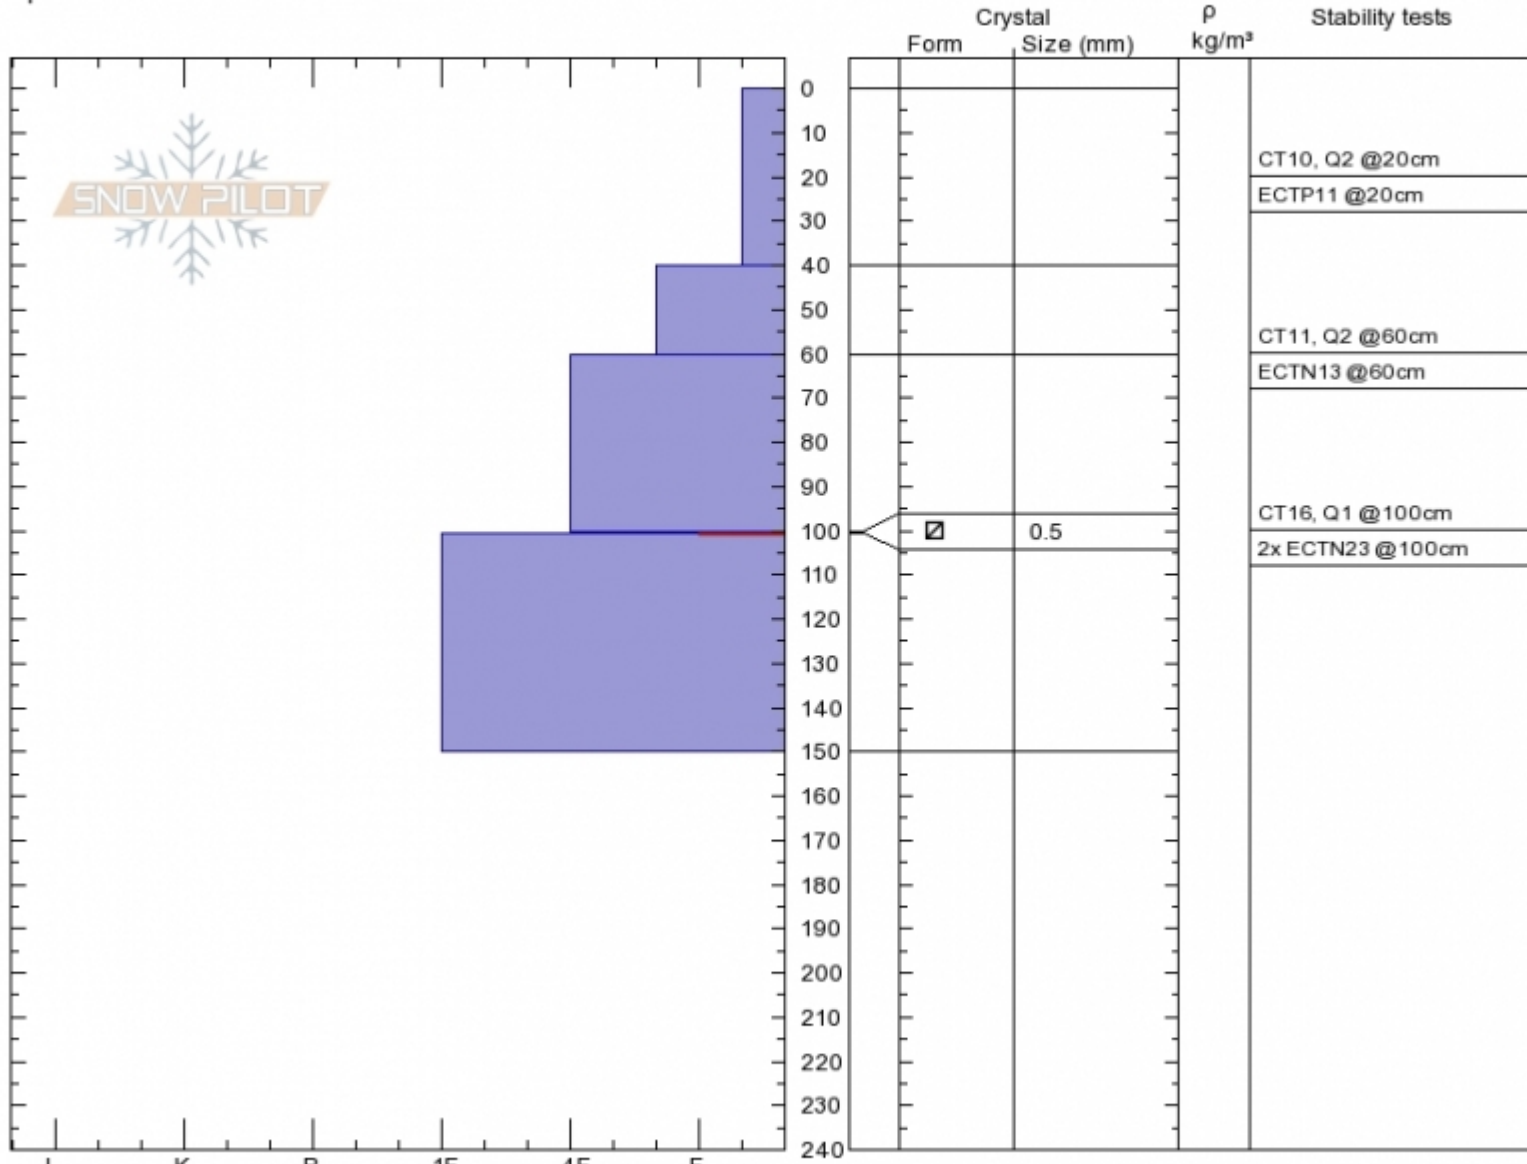

**Wade's World**  
**Beartooths**  
**MT**  
 Elevation: **9700 ft**  
 Aspect: **80°**  
 Specifics:

**Doug Chabot-Admin**  
**Wed Jan 11 09:30 2017**  
 Co-ord: **45.06842N, -109.95070W**  
 Slope Angle: **26°**  
 Wind Loading:

Stability: **Very Poor**  
 Air Temperature: **-7°C**  
 Sky Cover: **OVC**  
 Precipitation: **S-1**  
 Wind: **Calm**

**HS240**  
**Stability Test Notes**

Layer No  
**100.5-100**

Notes: Avalanche Warning. I think most slopes collapsed and that is why the stability tests do not reflect instability.