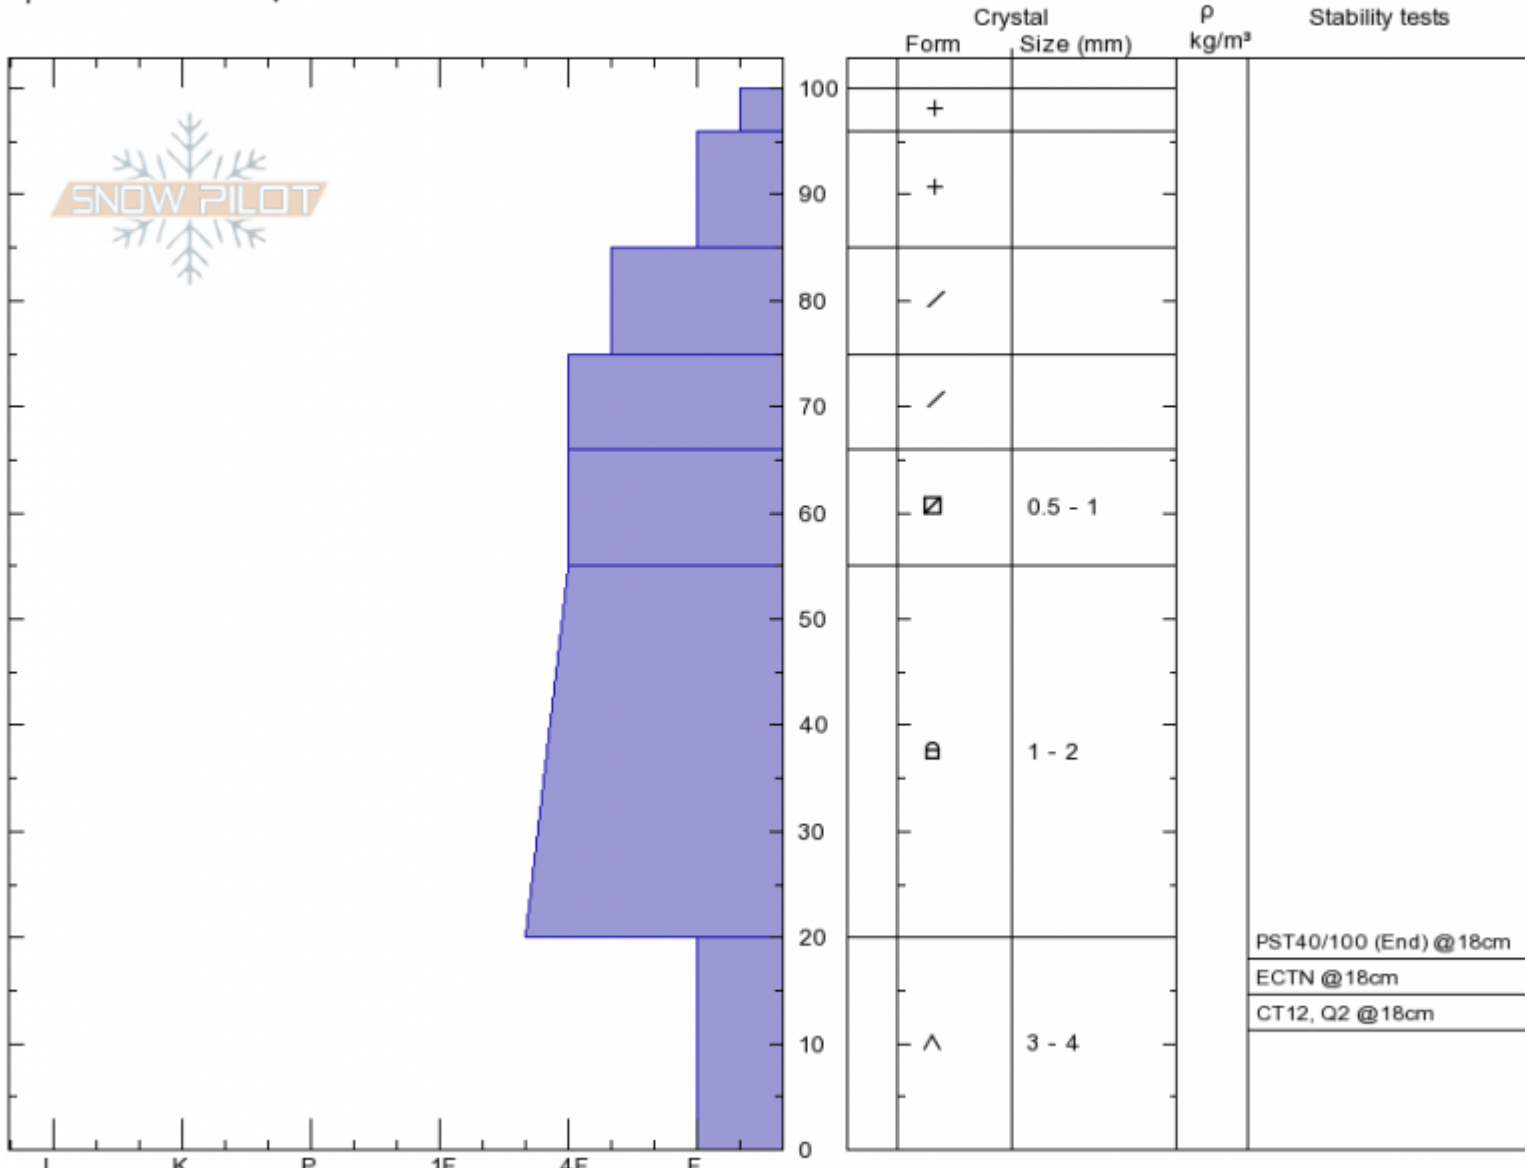

0-20: Prob

MT

Co-ord:

Sky Cover: OVC

Elevation: 9300 ft

Slope Angle: 35°

Precipitation: NO

Aspect: 50°

Wind Loading:

Wind: SW Moderate

Specifics: We skied slope

Notes: The snowpack on this aspect was deeper, but still non-cohesive. The lack of a cohesive slab was preventing conditions from be

Advisory Region

Lionhead Range

Longitude

-111.34W

Latitude

44.83N

Lionhead Range, 2017-01-11