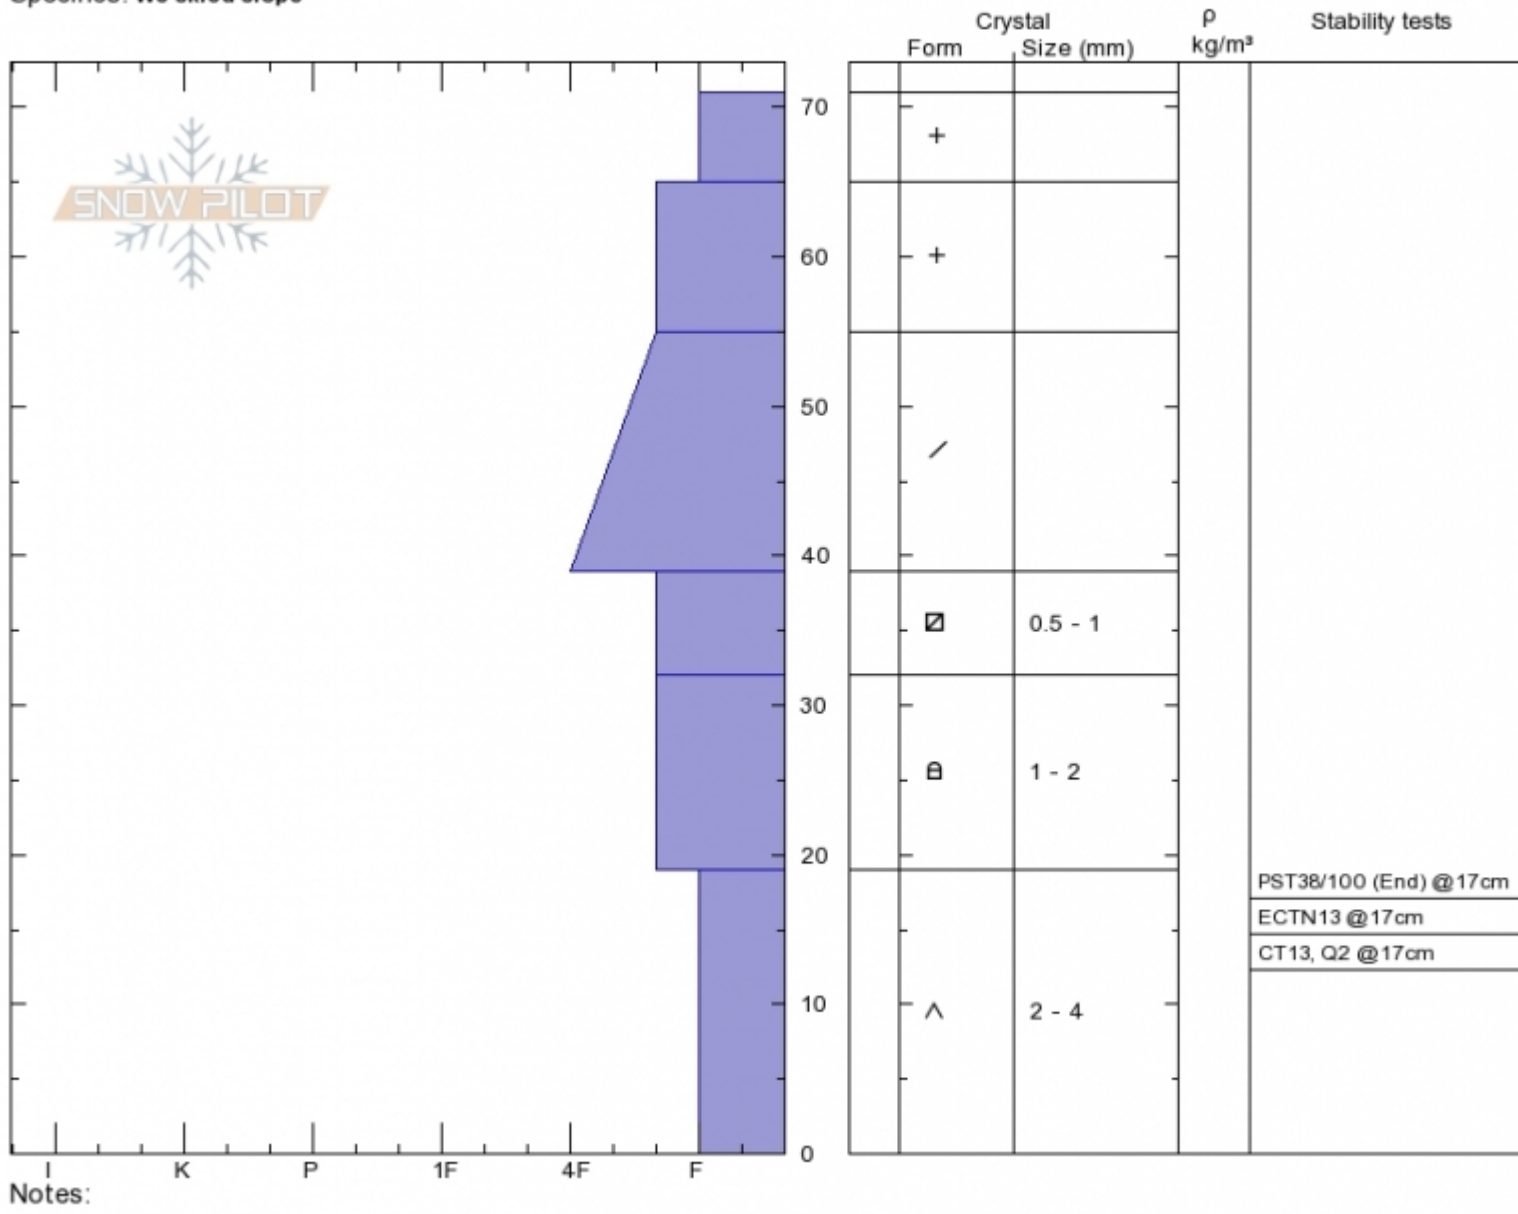

Trapper Creek Snowpit
Lionhead Range
MT
 Elevation: **9000 ft**
 Aspect: **138°**
 Specifics: **We skied slope**

Eric Knoff
Tue Jan 10 12:00 2017
 Co-ord:
 Slope Angle: **26°**
 Wind Loading:

Stability: **Fair**
 Air Temperature: **-5°C**
 Sky Cover: **OVC**
 Precipitation: **NO**
 Wind: **SW Light Breeze**

HS71 PF71
Stability Test Notes

Layer No
19-32: old
0-19: Prot

Advisory Region
 Lionhead Range
 Lionhead Range, 2017-01-11