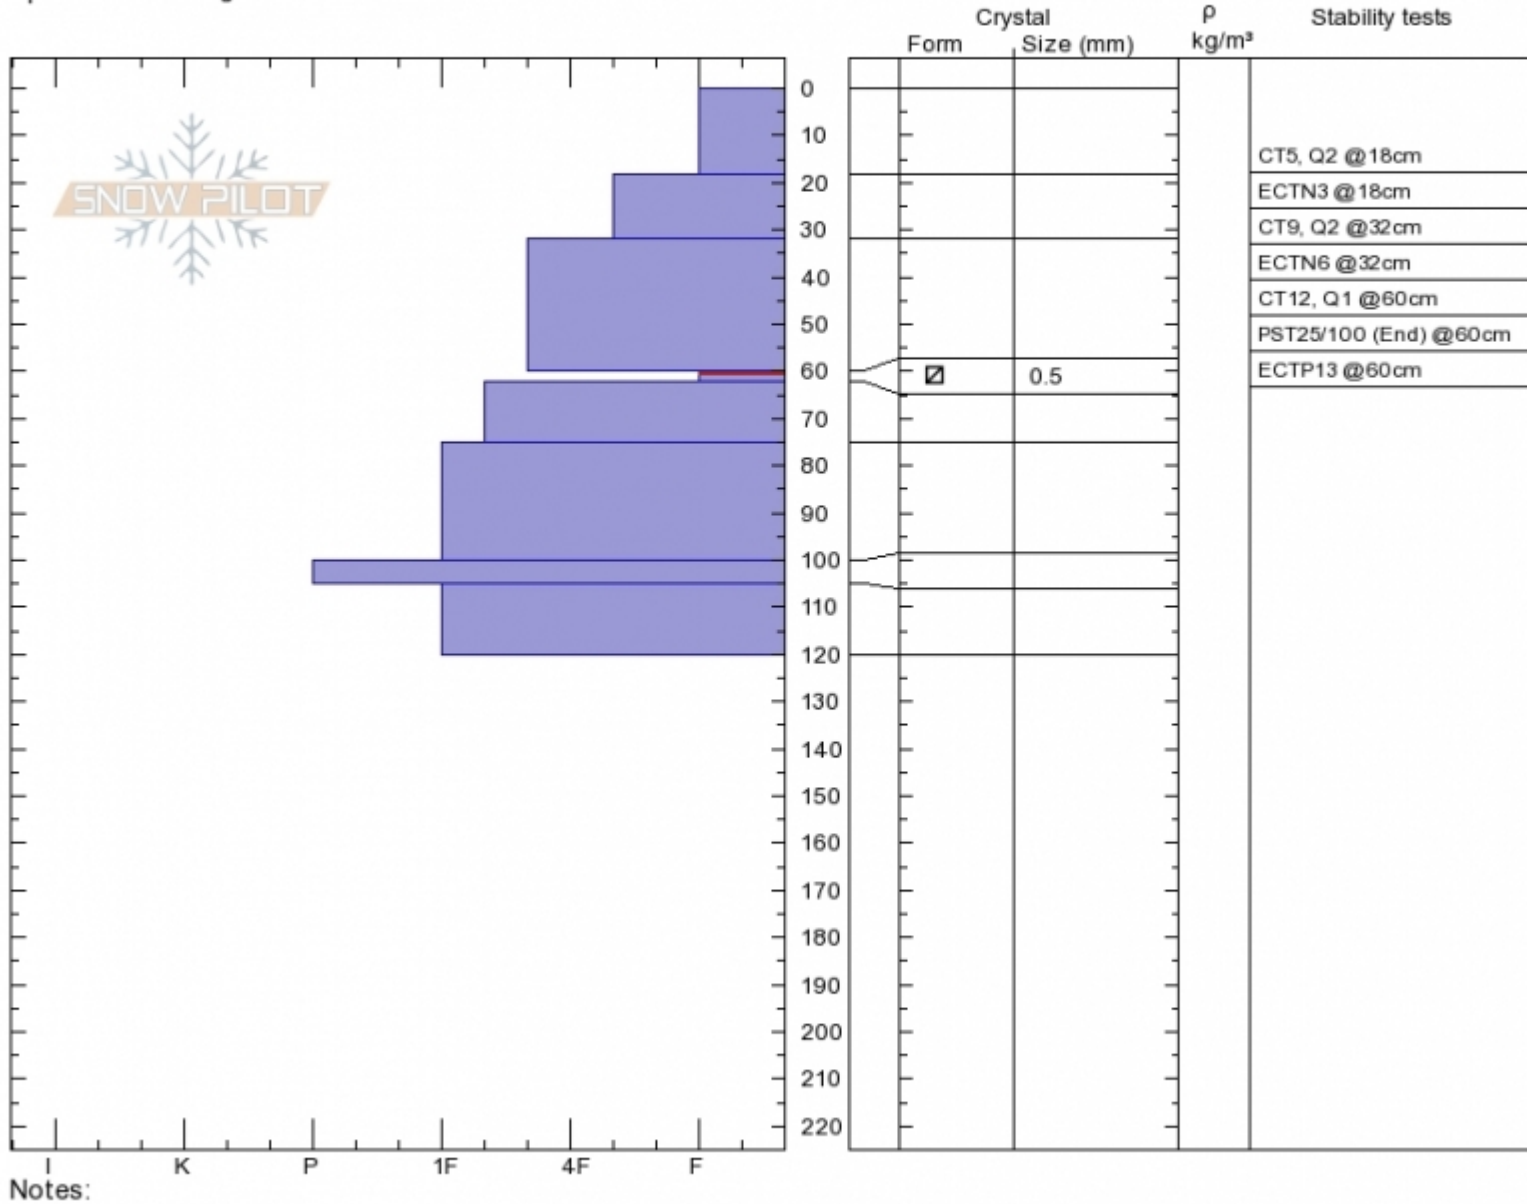

Almost Died
Beartooths
MT
 Elevation: **9593 ft**
 Aspect: **60°**
 Specifics: **Cracking**

Doug Chabot-Admin
Tue Jan 10 14:20 2017
 Co-ord: **45.05008N, -109.93129W**
 Slope Angle: **30°**
 Wind Loading: **yes**

Stability: **Poor**
 Air Temperature: **-5°C**
 Sky Cover: **OVC**
 Precipitation: **S5**
 Wind: **S Strong**

HS225
Stability Test Notes

Layer No
62-60: Pro

Advisory Region
 Cooke City
 Cooke City, 2017-01-10