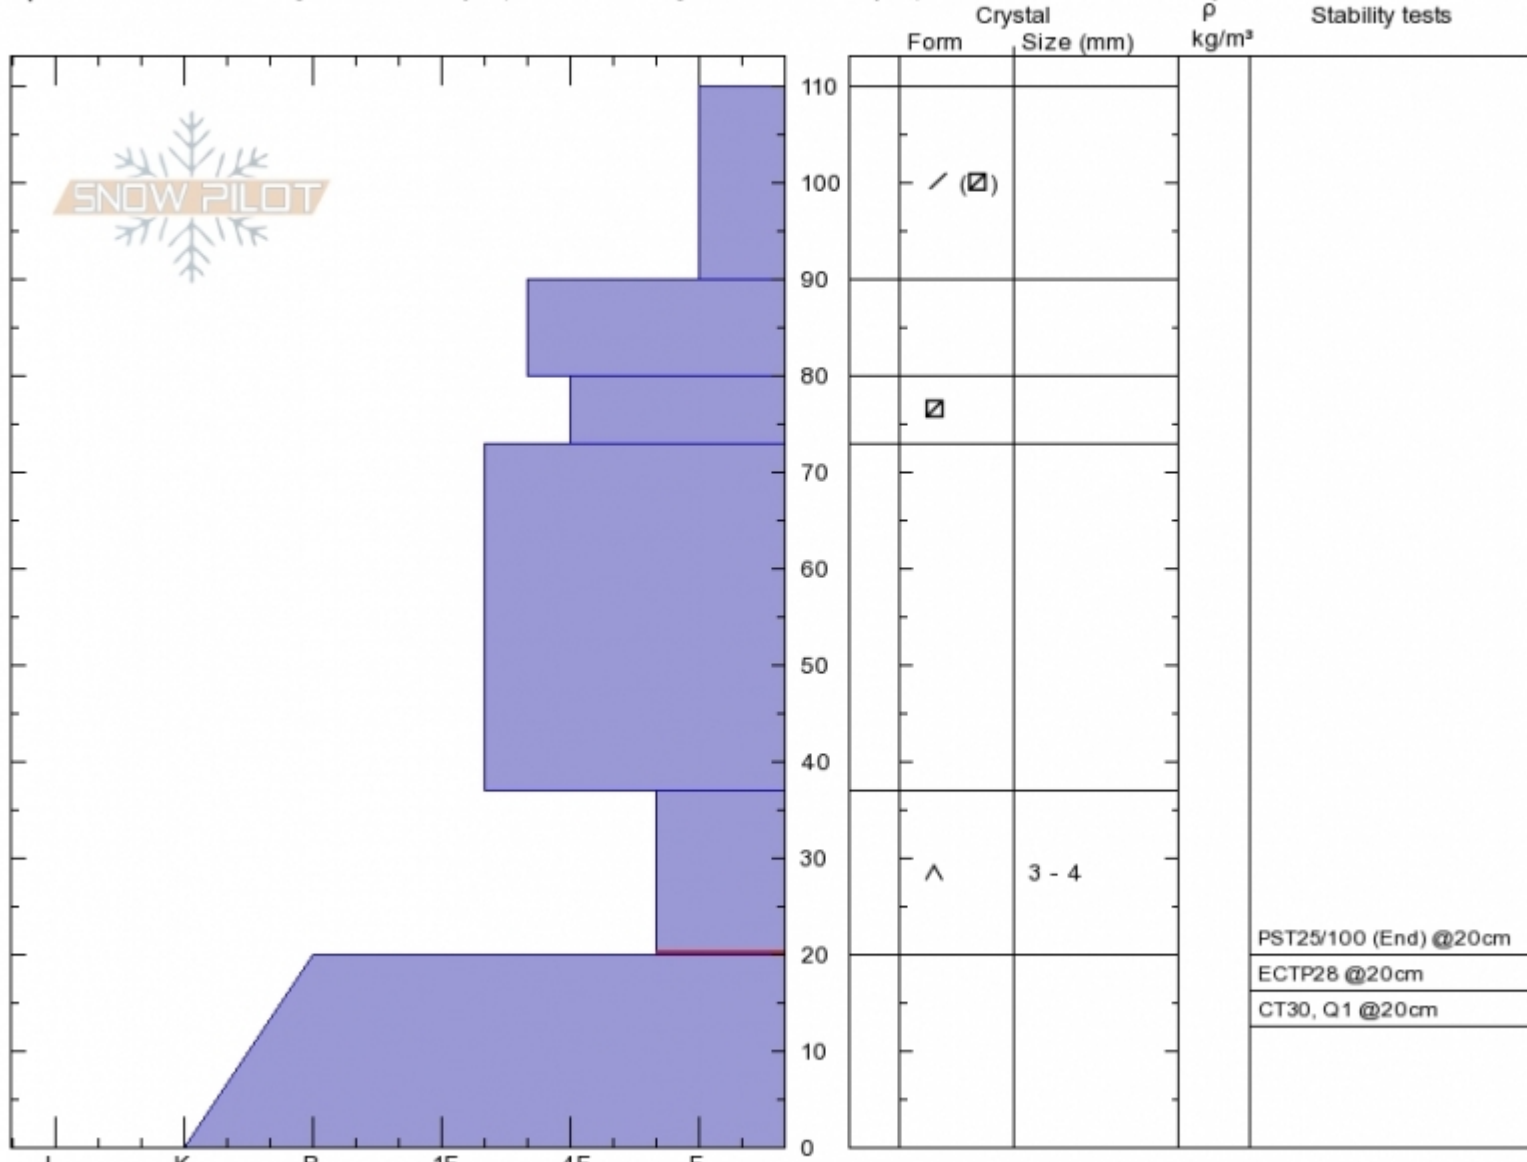

Buck Ridge
Madison Range-N
MT

Elevation: **9000 ft**
 Aspect: **40°**

Alex Marienthal
 Fri Jan 6 11:15 2017
 Co-ord: **45.16210N, -111.32970W**
 Slope Angle: **28°**
 Wind Loading: **previous**

Stability: **Fair**
 Air Temperature: **-9°C**
 Sky Cover: **BKN**
 Precipitation: **NO**
 Wind: **SW Calm**

HS110
 Stability Test Notes
 20: Q1.5

Layer No
 20-37: Pr

Specifics: Recent activity on similar slopes; Recent activity on different slopes; Snowmobile tracks on slope

Notes: Recent activity on nearby slopes similar aspects 3 days to 1 week ago. Some slopes slid multiple times in past 2-3 weeks.