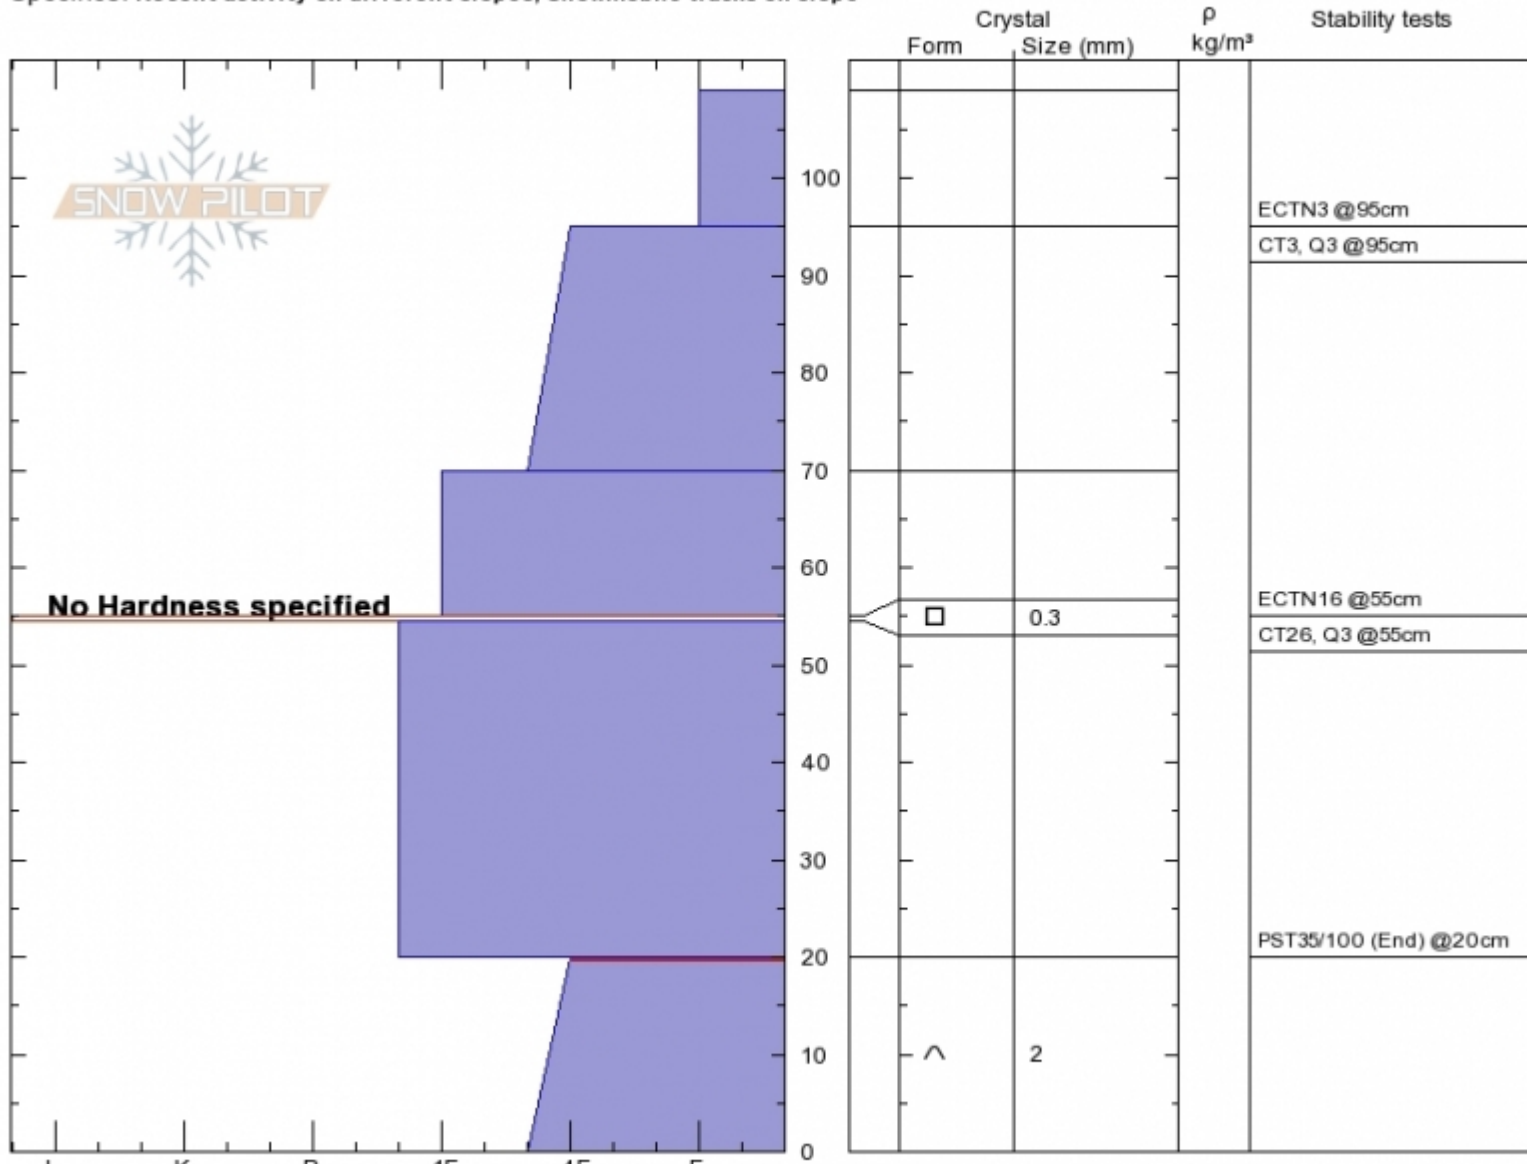

Mt. Abundance, low SE Alex Marienthal

Beartooths

MT

Elevation: 9160 ft

Aspect: 160°

Specifics: Recent activity on different slopes; Snowmobile tracks on slope

Thu Dec 29 14:20 2016 (MST)

Co-ord: 45.06571N, -110.00969W

Slope Angle: 15°

Wind Loading:

Stability: Fair

Air Temperature:

Sky Cover: Clear

Precipitation: None

Wind: Calm

HS109

Stability Test Notes

Layer No

0-20: Prob

Notes: Observed old crowns on N aspect of Miller, lower NE aspect miller bench, N and E aspect of Wolverine, NE of Daisy Pass. More recent crowns on N aspect of Sheep and Scotch Bonnet (3x 6-10' deep crowns, and one shallower, 1-3' deep and 100' wide).