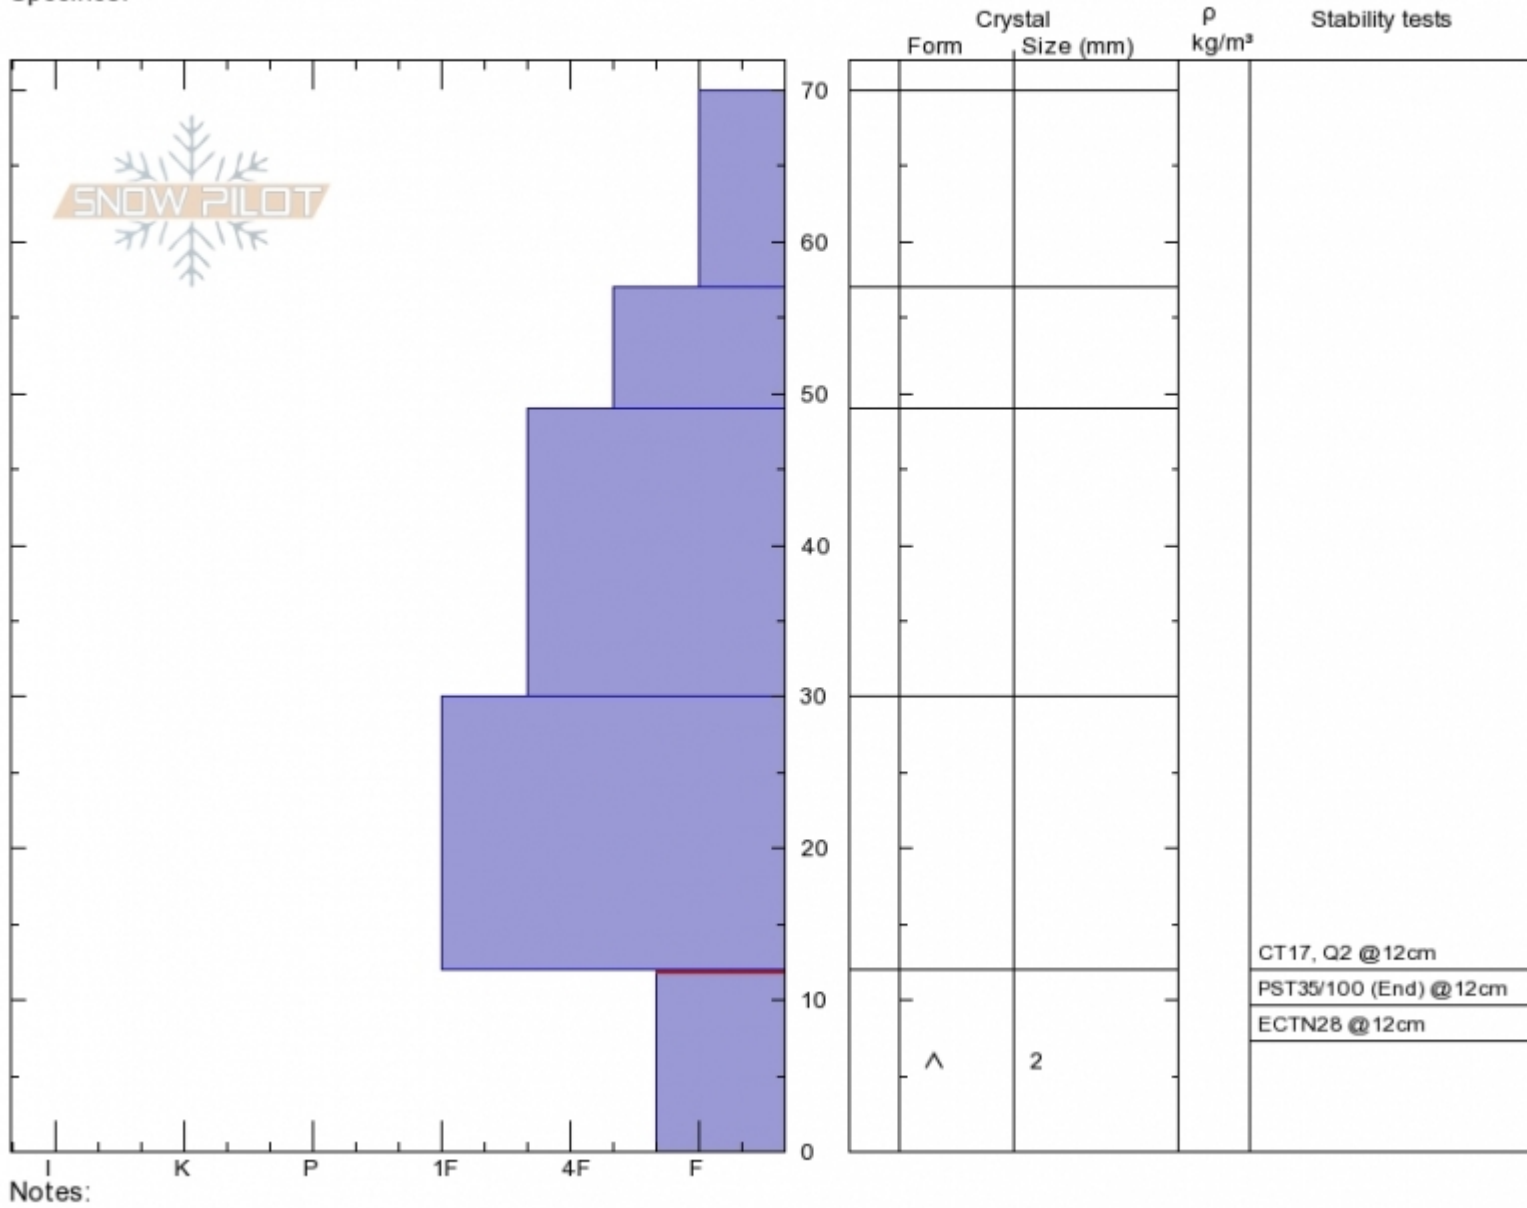

**Divide Peak**  
**Gallatin Range-N**  
**MT**  
 Elevation: **9040 ft**  
 Aspect: **135°**  
 Specifics:

**Alex Marienthal**  
**Fri Dec 23 13:00 2016 (MST)**  
 Co-ord: **45.39563N, -110.96506W**  
 Slope Angle: **22°**  
 Wind Loading: **no**

Stability: **Good**  
 Air Temperature:  
 Sky Cover: **4/8 to 8/8 covered**  
 Precipitation: **None**  
 Wind: **SW Light Breeze**

**HS70**  
 Stability Test Notes

Layer No  
 0-12: Prob

Advisory Region  
 Northern Madison  
 Northern Madison, 2017-01-07