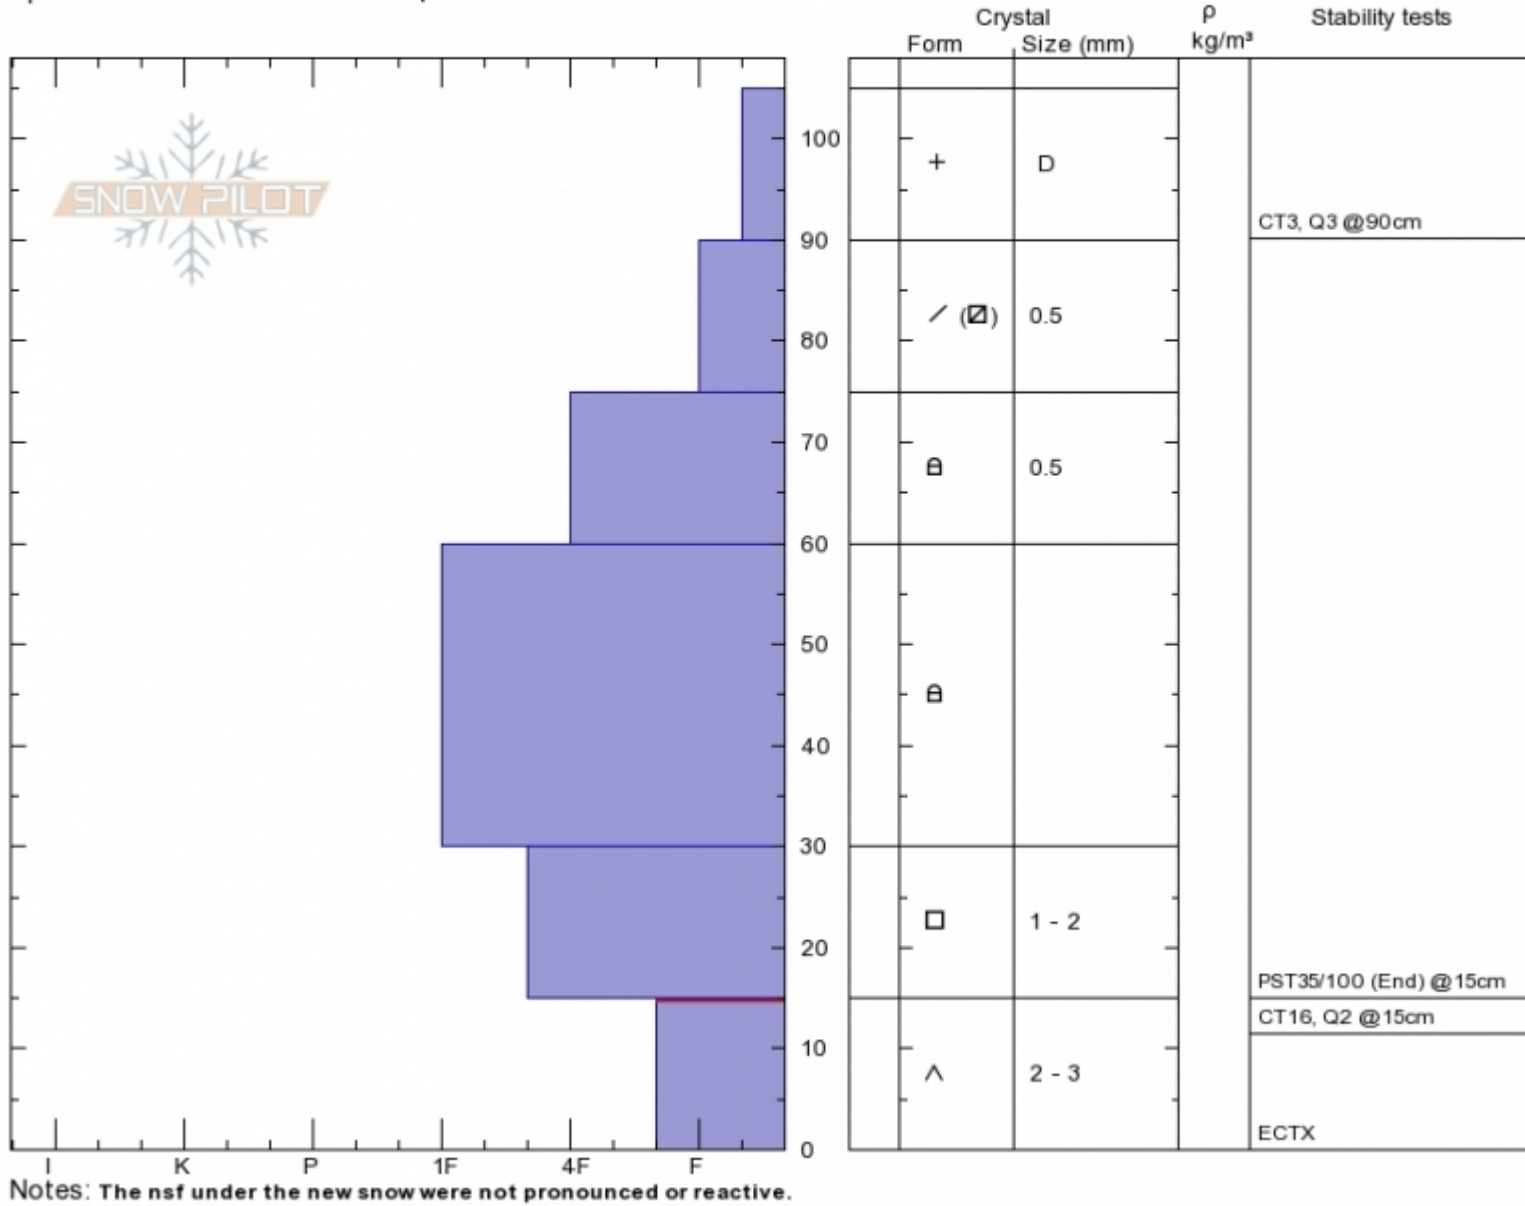

Wx Station
Lionhead Range
MT
 Elevation: **8650 ft**
 Aspect: **SE**
 Specifics: **Snowmobile tracks on slope**

Doug Chabot-Admin
Sun Jan 8 10:50 2017
 Co-ord: **44.71016N, -111.32453W**
 Slope Angle: **15°**
 Wind Loading: **no**

Stability: **Fair**
 Air Temperature: **-7°C**
 Sky Cover: **X**
 Precipitation: **NO**
 Wind: **Calm**

HS105
Stability Test Notes

Layer No
0-15: Prot

Advisory Region
 Lionhead Range
 Lionhead Range, 2017-01-08