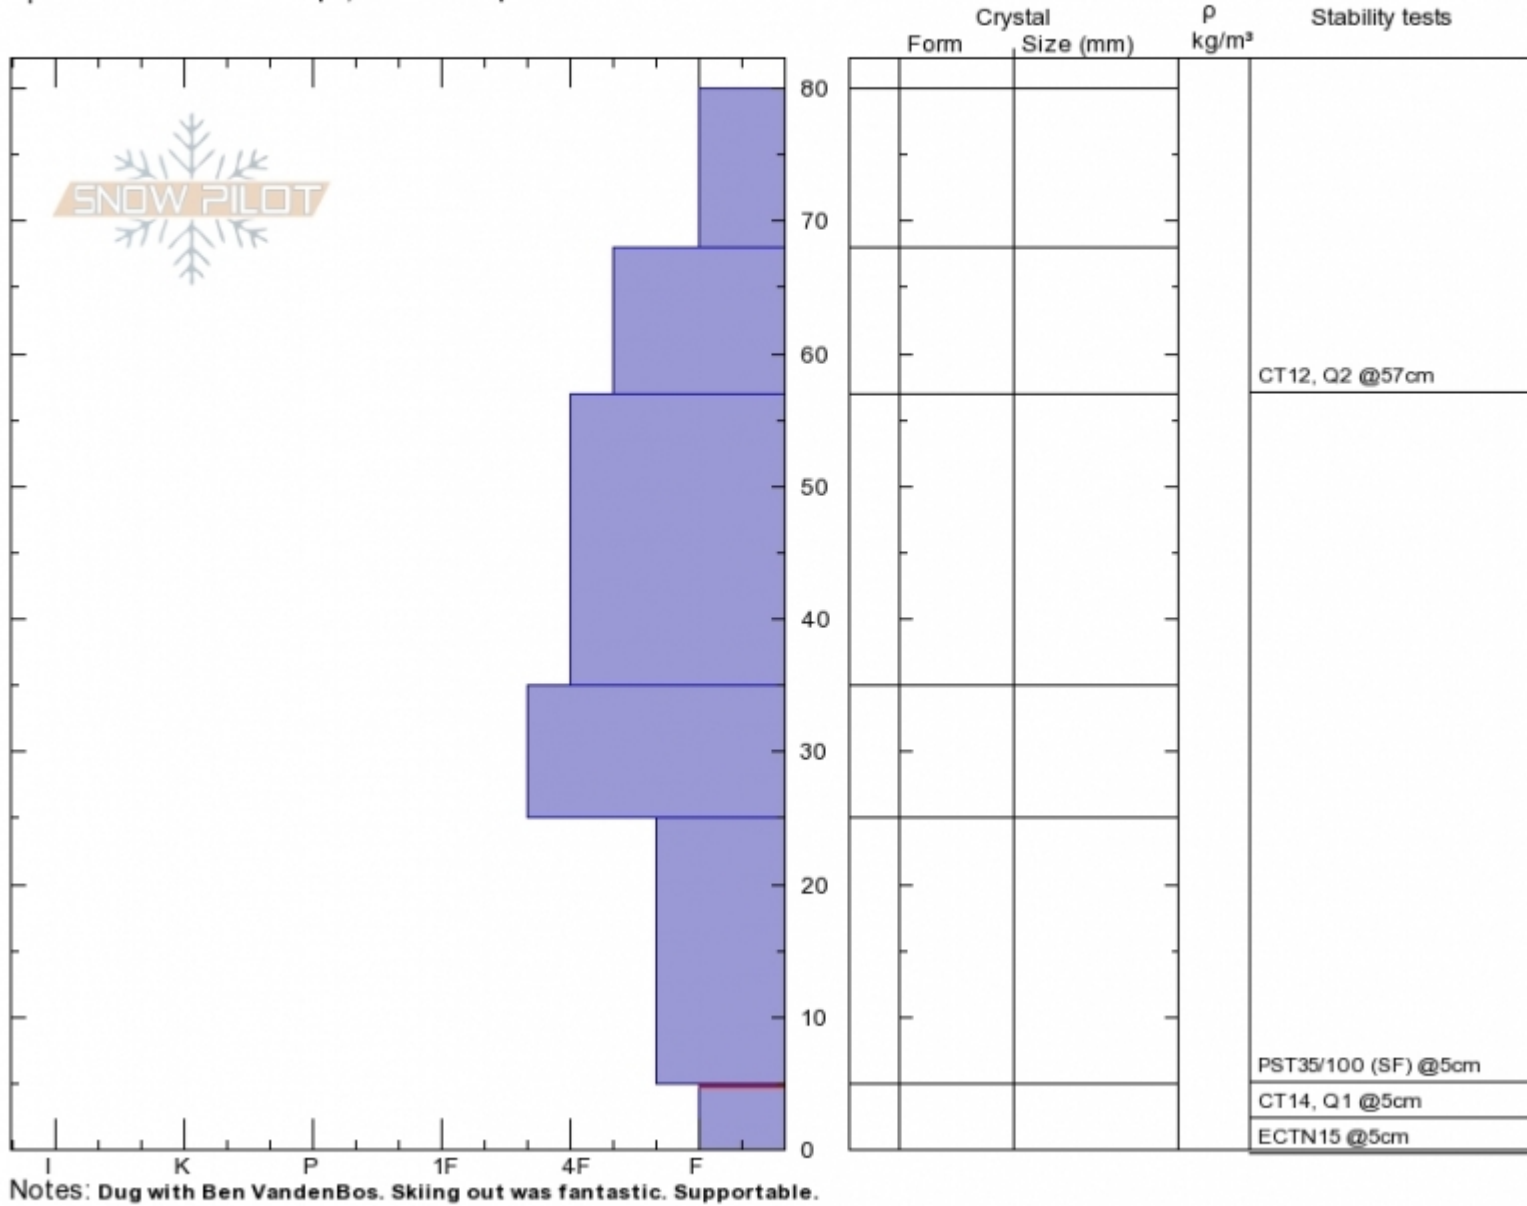

Above Hebgen Lake
Henry Mtns
MT
 Elevation: **8900 ft**
 Aspect: **135°**
 Specifics: **Ski tracks on slope; We skied slope**

Doug Chabot
Tue Dec 27 12:10 2016 (MST)
 Co-ord: **44.83896N, -111.34302W**
 Slope Angle: **22°**
 Wind Loading:

Stability: **Fair**
 Air Temperature: **-15°C**
 Sky Cover: **sky fully covered**
 Precipitation: **S2 2 cm/hr**
 Wind: **Calm**

HS80 PF80
 Stability Test Notes

Layer No
 0-5: Probl

Advisory Region
 Southern Madison
 Southern Madison, 2016-12-29