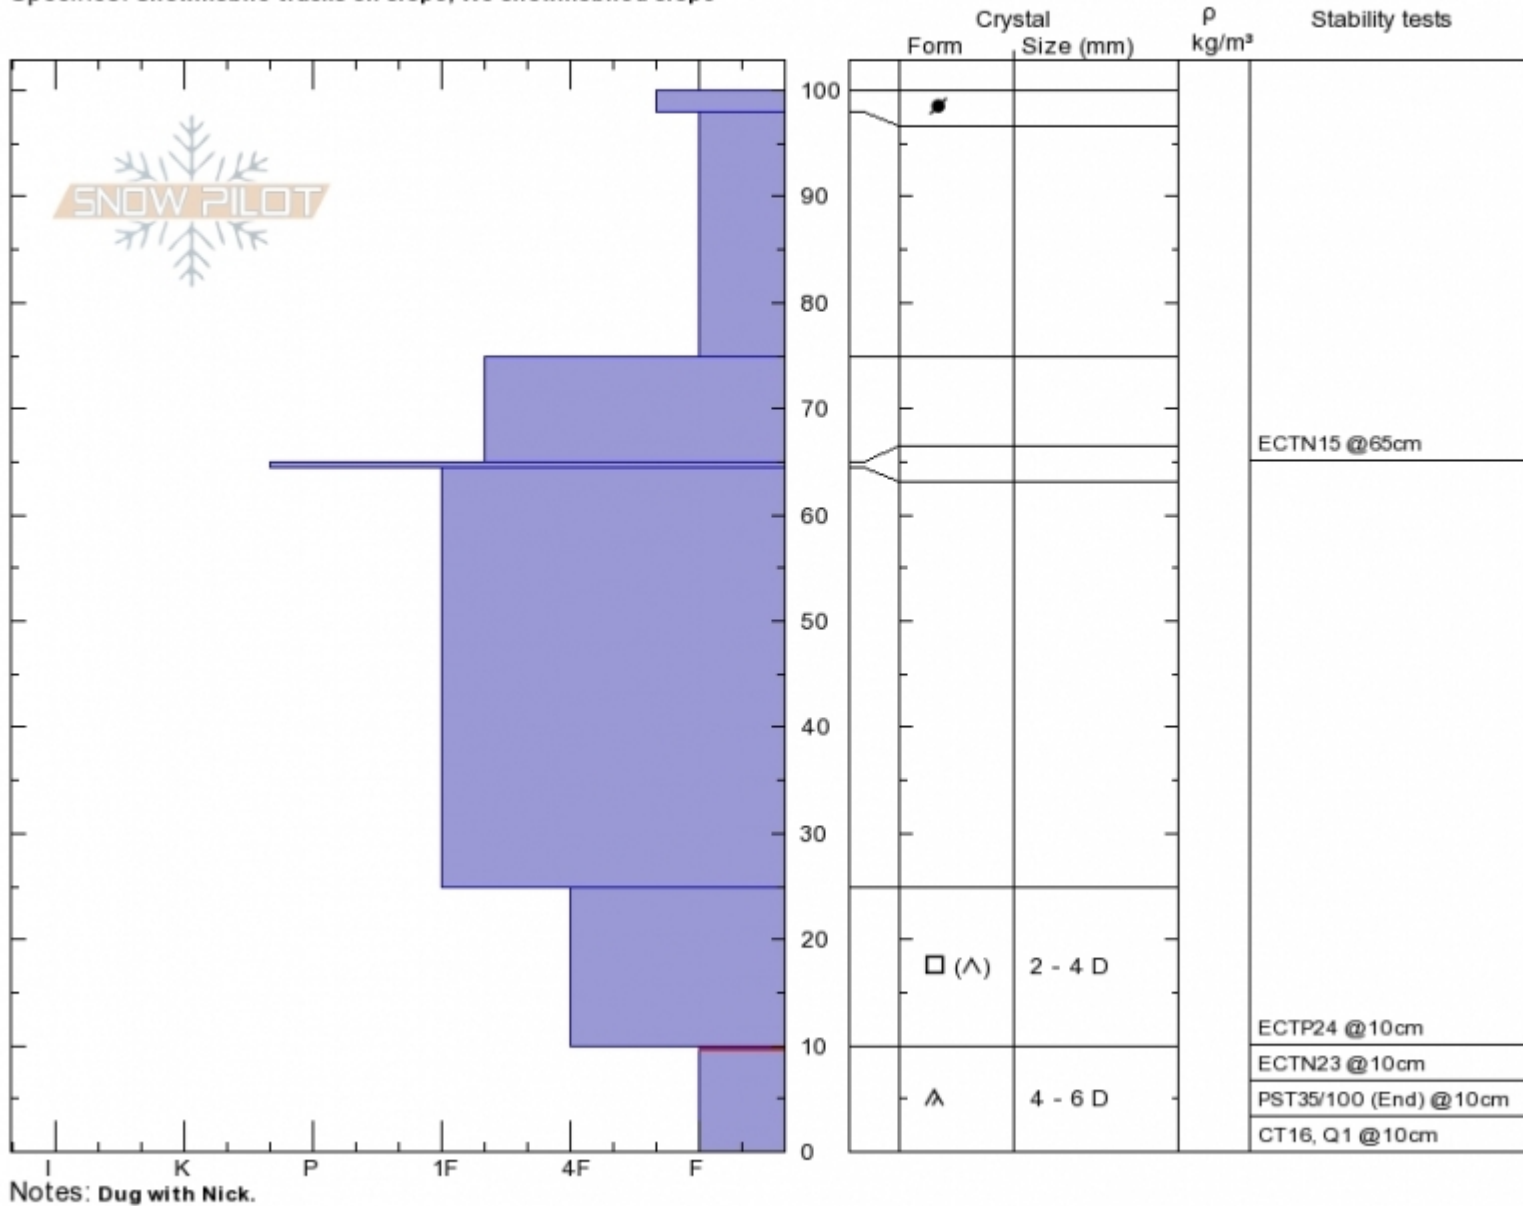

Carrot Basin
Madison Range - South
MT
 Elevation: **8790 ft**
 Aspect: **45°**
 Specifics: **Snowmobile tracks on slope; We snowmobiled slope**

Doug Chabot
Mon Dec 26 12:45 2016 (MST)
 Co-ord: **44.97081N, -111.34259W**
 Slope Angle: **14°**
 Wind Loading: **no**

Stability: **Fair**
 Air Temperature: **-14°C**
 Sky Cover: **3/8 to 4/8 covered**
 Precipitation: **None**
 Wind: **SW Moderate**

HS100 PF100
 Stability Test Notes
 Layer No
 0-10: Prot

Advisory Region
 Southern Madison
 Southern Madison, 2016-12-29