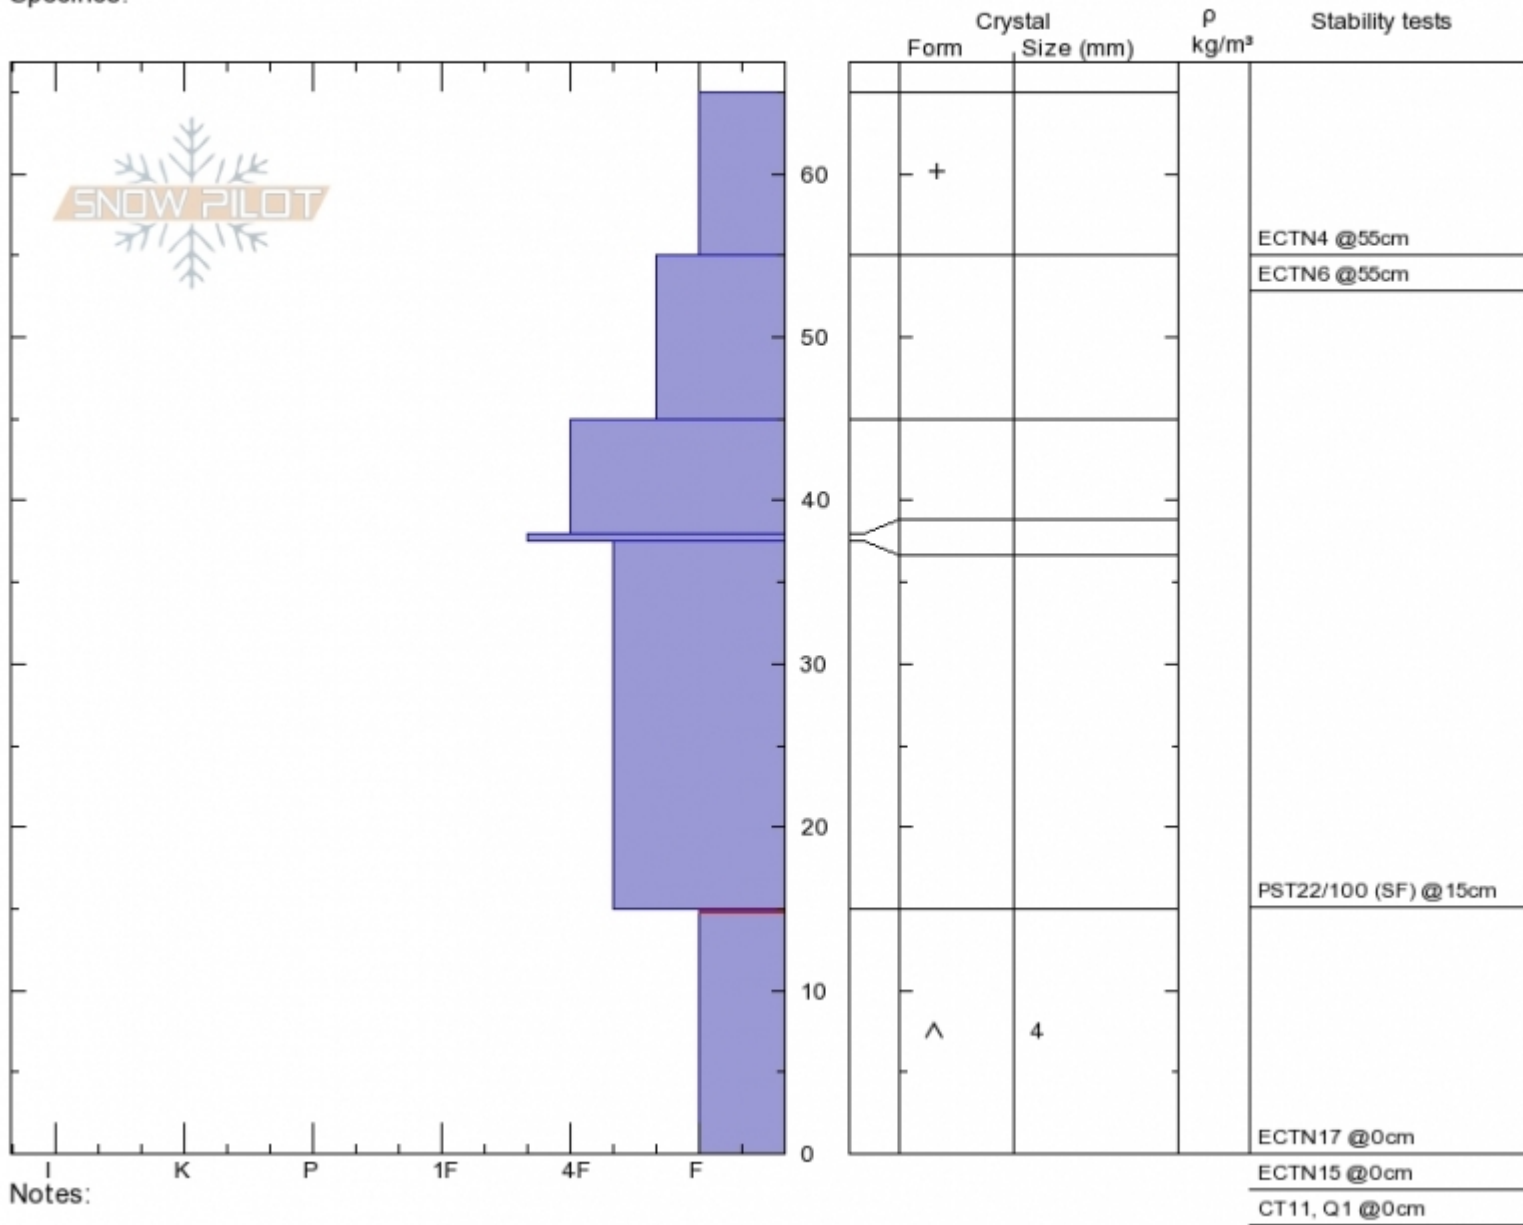

Bacon Rind-Low
Madison Range - South
MT
 Elevation: **7718 ft**
 Aspect: **150°**
 Specifics:

Doug Chabot
Sun Dec 25 13:00 2016 (MST)
 Co-ord: **44.96822N, -111.08636W**
 Slope Angle: **22°**
 Wind Loading: **no**

Stability:
 Air Temperature: **-14°C**
 Sky Cover: **4/8 to 8/8 covered**
 Precipitation: **None**
 Wind: **SW Light Breeze**

HS65 PF65
 Stability Test Notes

Layer No
 0-15: Prot

Advisory Region
 Southern Madison
 Southern Madison, 2016-12-29