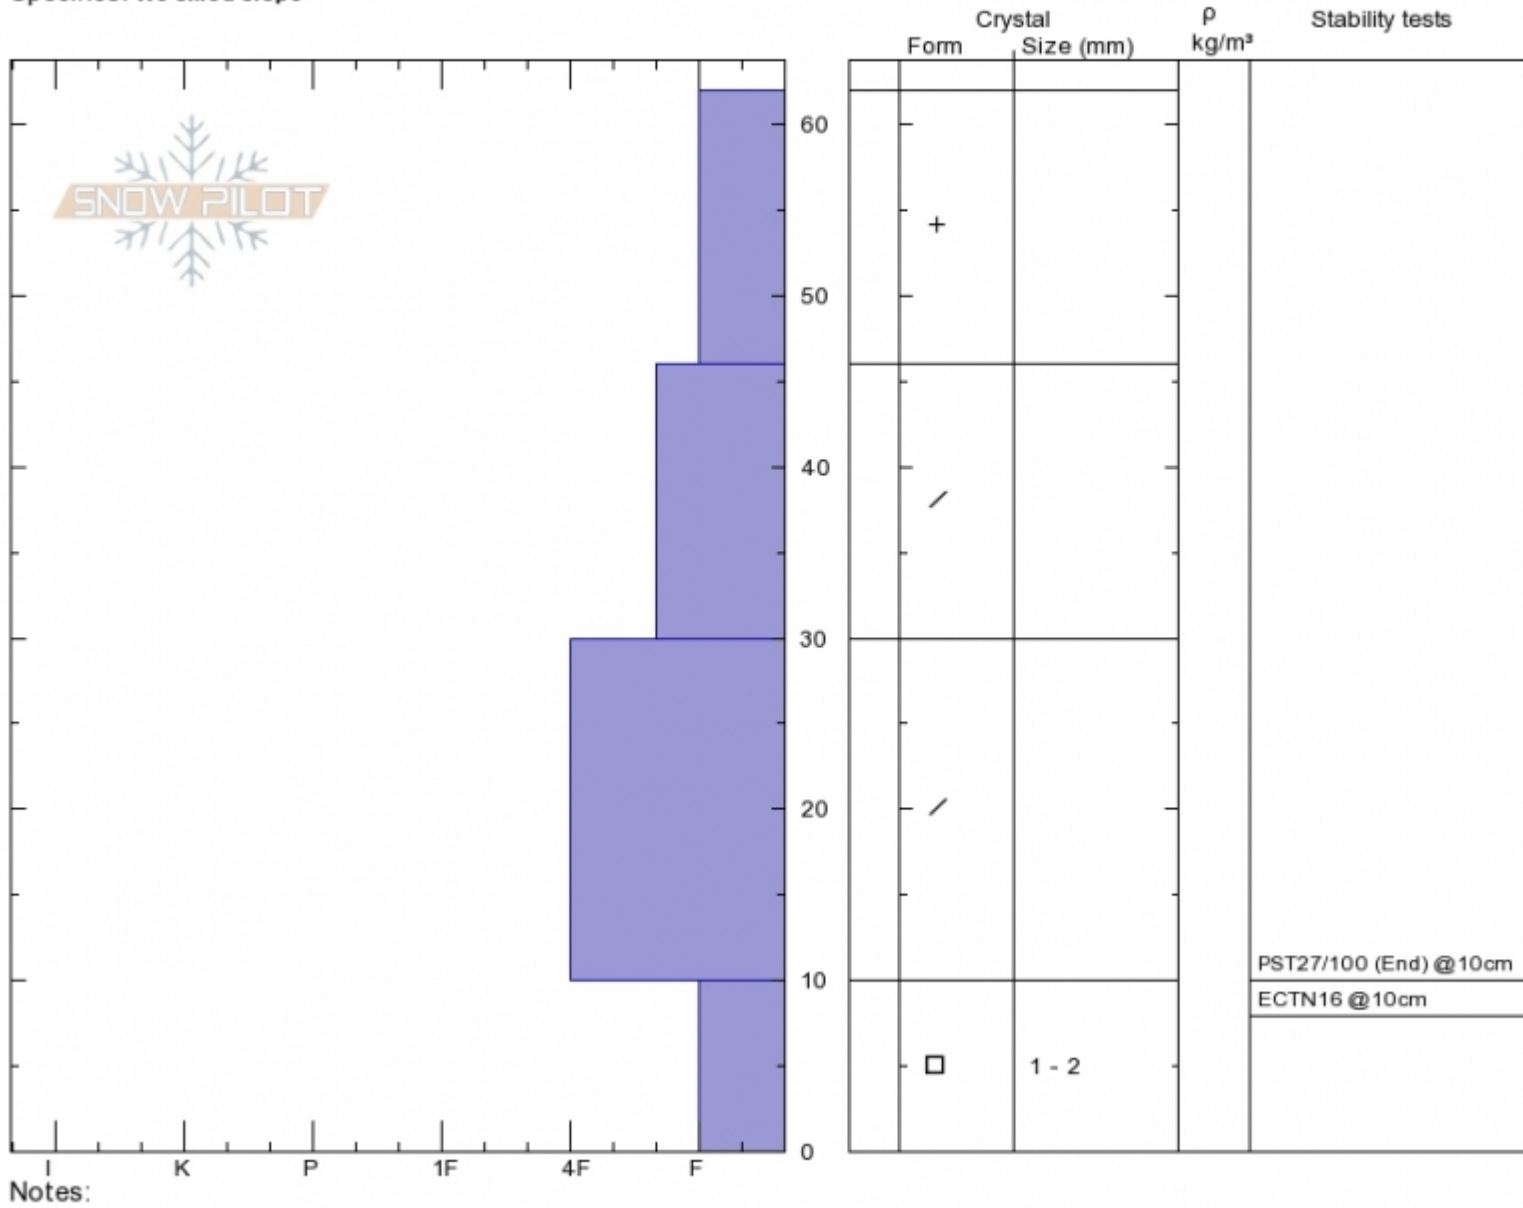

**Mt Ellis - 12/22/2016**    **Eric Knoff**  
**Gallatin Range - North**    **Fri Dec 23 08:19 2016 (MST)**  
**MT**    Co-ord:  
 Elevation: **7200 ft**    Slope Angle: **28°**  
 Aspect: **50°**    Wind Loading:  
 Specifics: **We skied slope**

Stability:  
 Air Temperature: **8°C**  
 Sky Cover: **Clear**  
 Precipitation: **None**  
 Wind: **Calm**

**HS62 PF62**    Layer No  
**Stability Test Notes**    **0-10: Prob**

Advisory Region  
 Northern Gallatin  
 Northern Gallatin, 2016-12-23