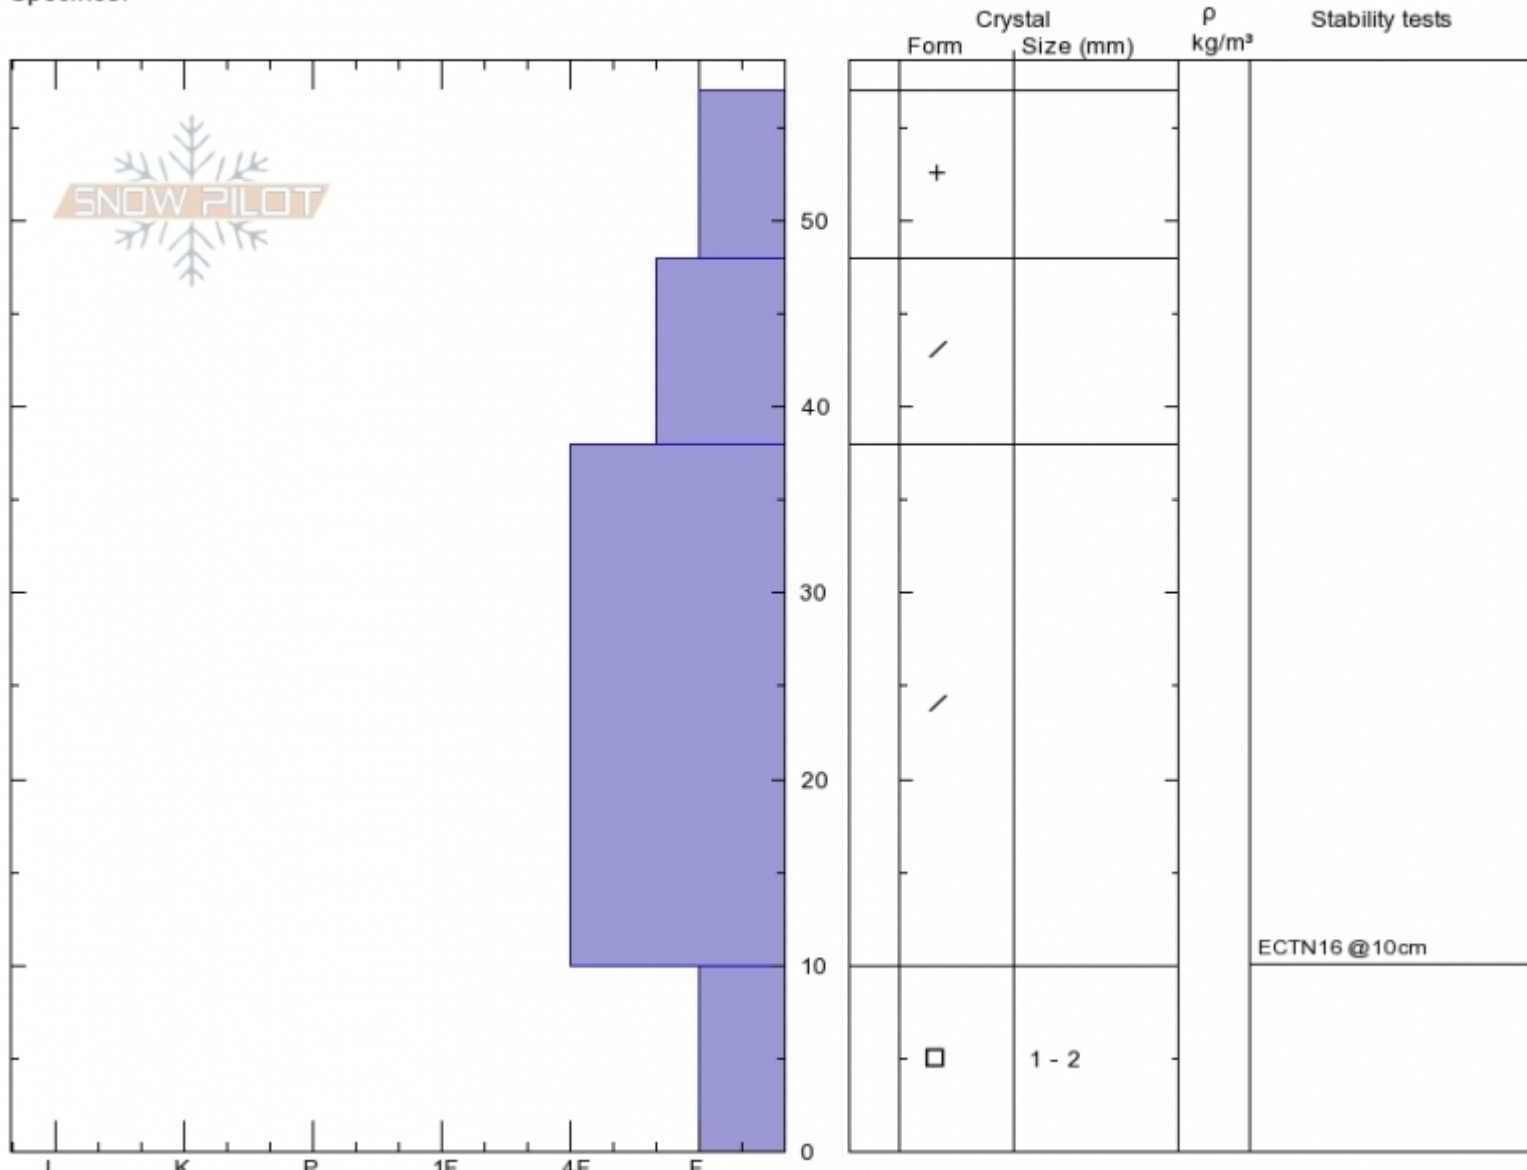

The Throne - 12/20/16
Bridger Range
MT
 Elevation: **8300 ft**
 Aspect: **90°**
 Specifics:

Eric Knoff
Tue Dec 20 12:00 2016 (MST)
 Co-ord:
 Slope Angle: **35°**
 Wind Loading: **previous**

Stability:
 Air Temperature: **-5°C**
 Sky Cover: **4/8 to 8/8 covered**
 Precipitation: **None**
 Wind: **SW Strong**

HS57 PF57
 Stability Test Notes

Layer No
 0-10: Prot

Notes: Strong winds but not enough load to cause problems. I wouldn't ski any steep, wind loaded slopes below the ridgelines.

Advisory Region
 Bridger Range
 Bridger Range, 2016-12-21