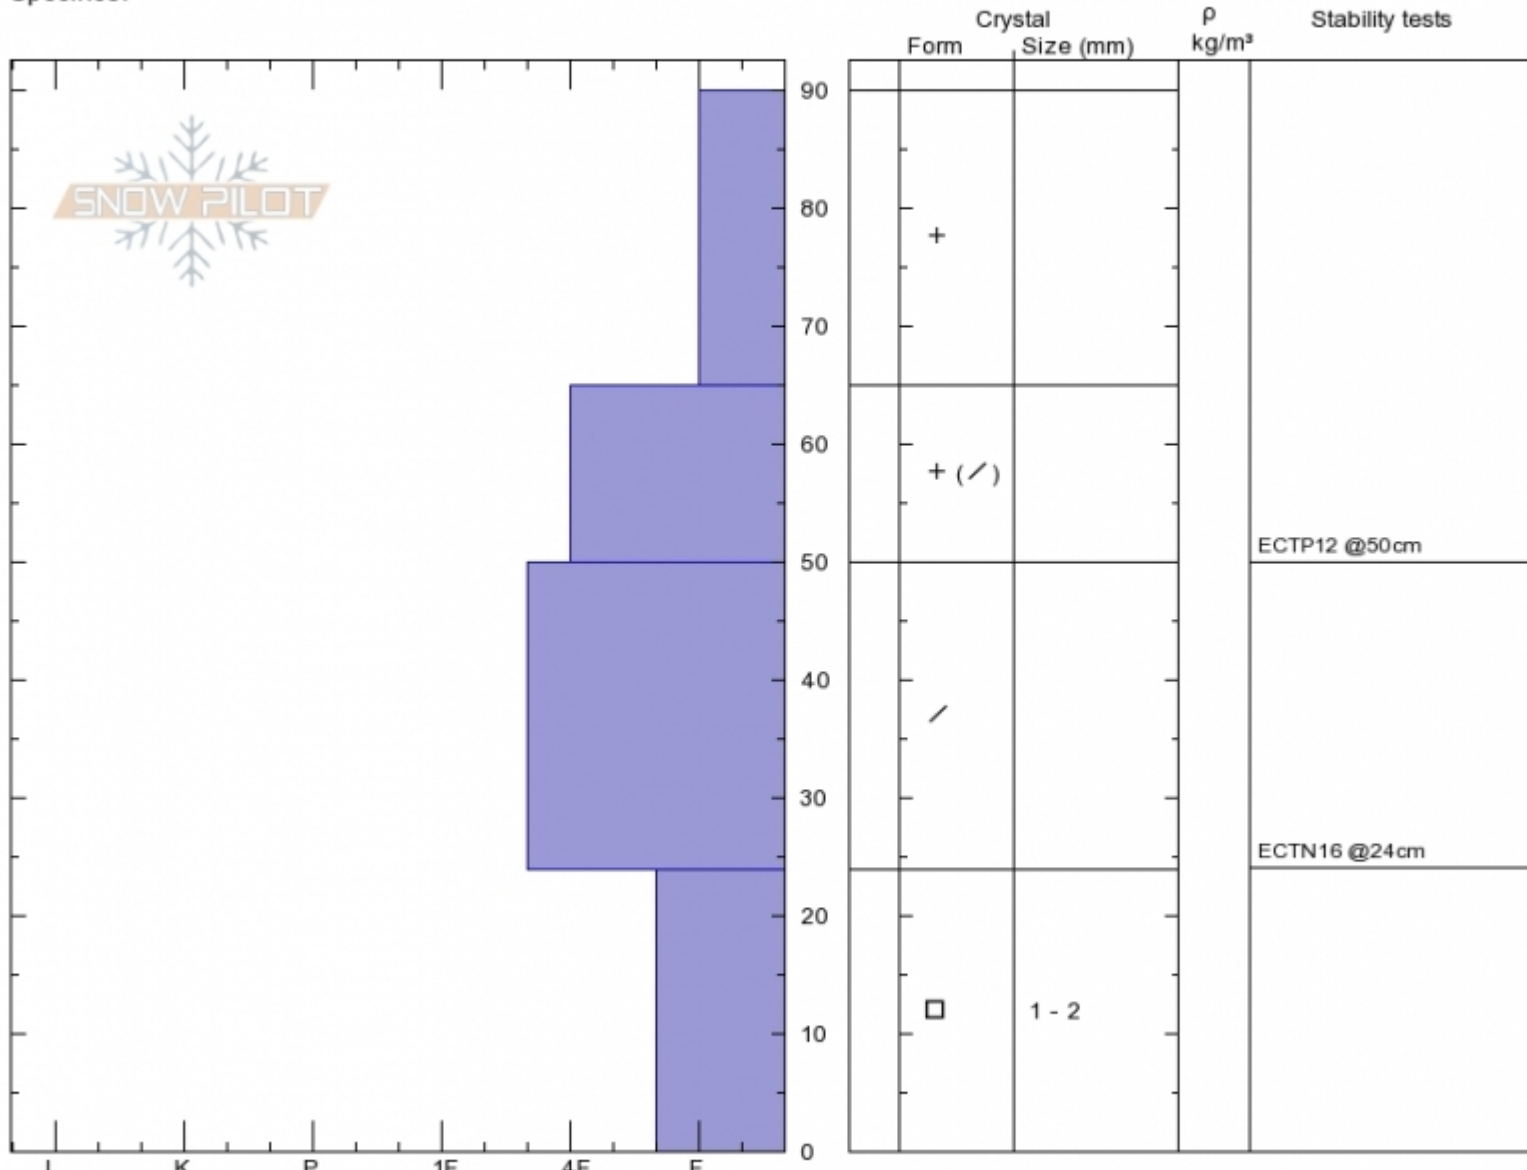

Ski Hill - 12/16/16
 Lionhead Range
 MT
 Elevation: 8400 ft
 Aspect: 90°
 Specifics:

Eric Knoff
 Wed Dec 21 09:15 2016 (MST)
 Co-ord:
 Slope Angle: 24°
 Wind Loading: no

Stability:
 Air Temperature: -10°C
 Sky Cover: sky fully covered
 Precipitation: S2 2 cm/hr
 Wind: SW Moderate

HS90 PF60
 Stability Test Notes
 50: short lived problem
 24: Don't trust this

Layer No

0-24: Prob

Notes: Lots of new snow, but no obvious signs of instability. An avalanche warning was issued for this area.