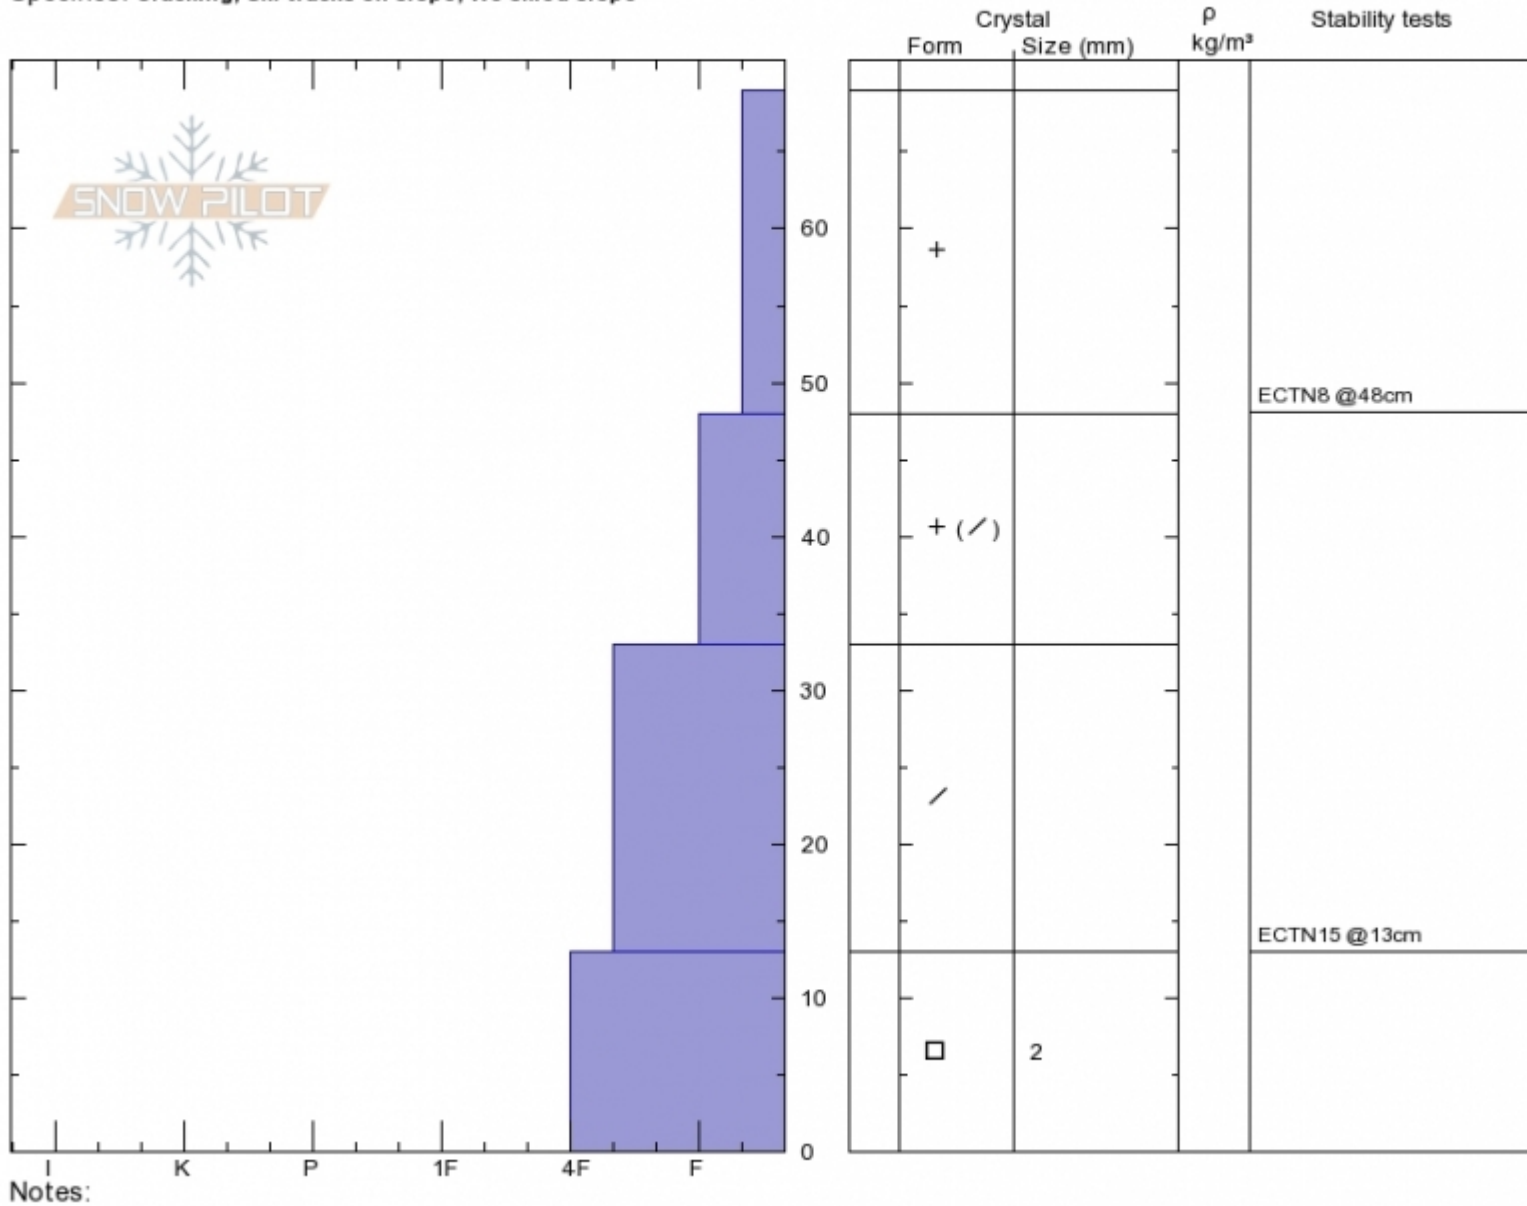

Bacon Rind

Chris Bilbrey

Stability: Fair

HS69

Layer No

Madison Range - South Thu Dec 15 11:30 2016 (MST)

Air Temperature:

Stability Test Notes

0-13: Prot

MT

Co-ord: 44.96902N, -111.09422W

Sky Cover: sky fully covered

Elevation: 8620 ft

Slope Angle: 21°

Precipitation: S2 2 cm/hr

Aspect: 170°

Wind Loading: no

Wind: SW Light Breeze

Specifics: Cracking; Ski tracks on slope; We skied slope

Advisory Region
Southern Madison
Southern Madison, 2016-12-16