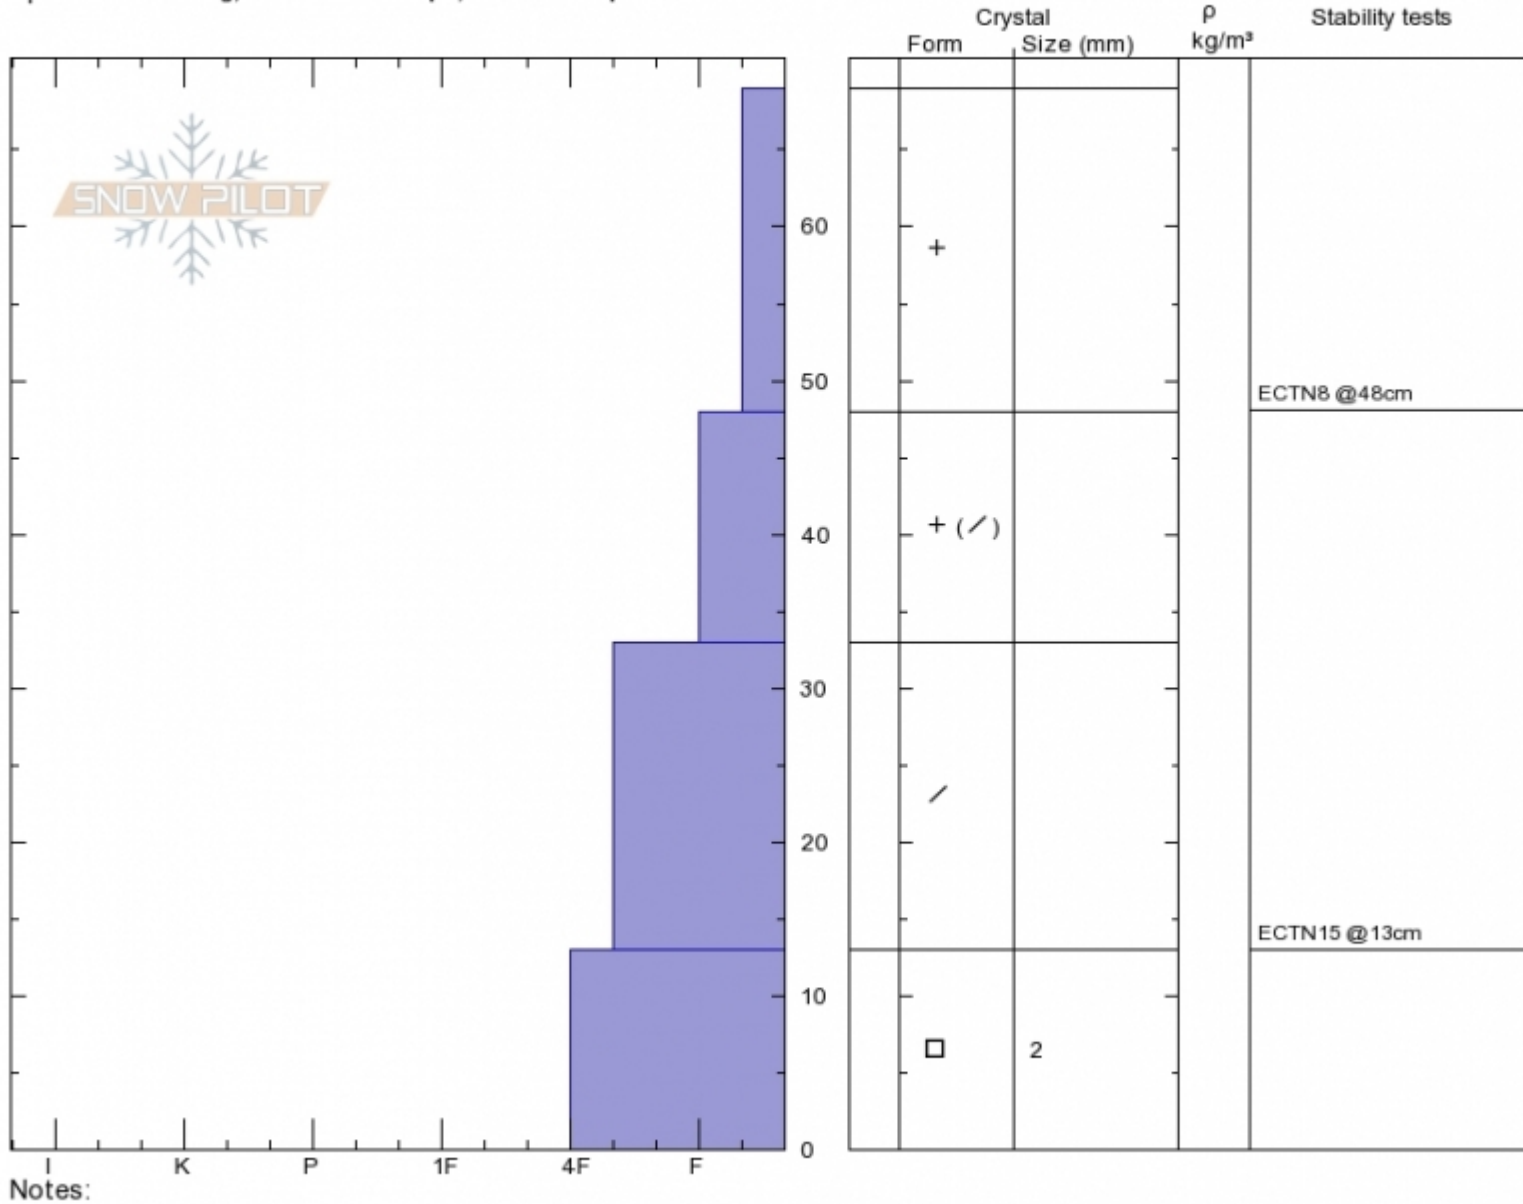

Bacon Rind
Madison Range - South Thu Dec 15 11:30 2016 (MST)
MT
 Elevation: **8620 ft**
 Aspect: **170°**
 Specifics: **Cracking; Ski tracks on slope; We skied slope**

Chris Bilbrey
 Co-ord: **44.96902N, -111.09422W**
 Slope Angle: **21°**
 Wind Loading: **no**

Stability: **Fair**
 Air Temperature:
 Sky Cover: **sky fully covered**
 Precipitation: **S2 2 cm/hr**
 Wind: **SW Light Breeze**

HS69
 Stability Test Notes
 Layer No
 0-13: Prot

Advisory Region
 Southern Madison
 Southern Madison, 2016-12-16