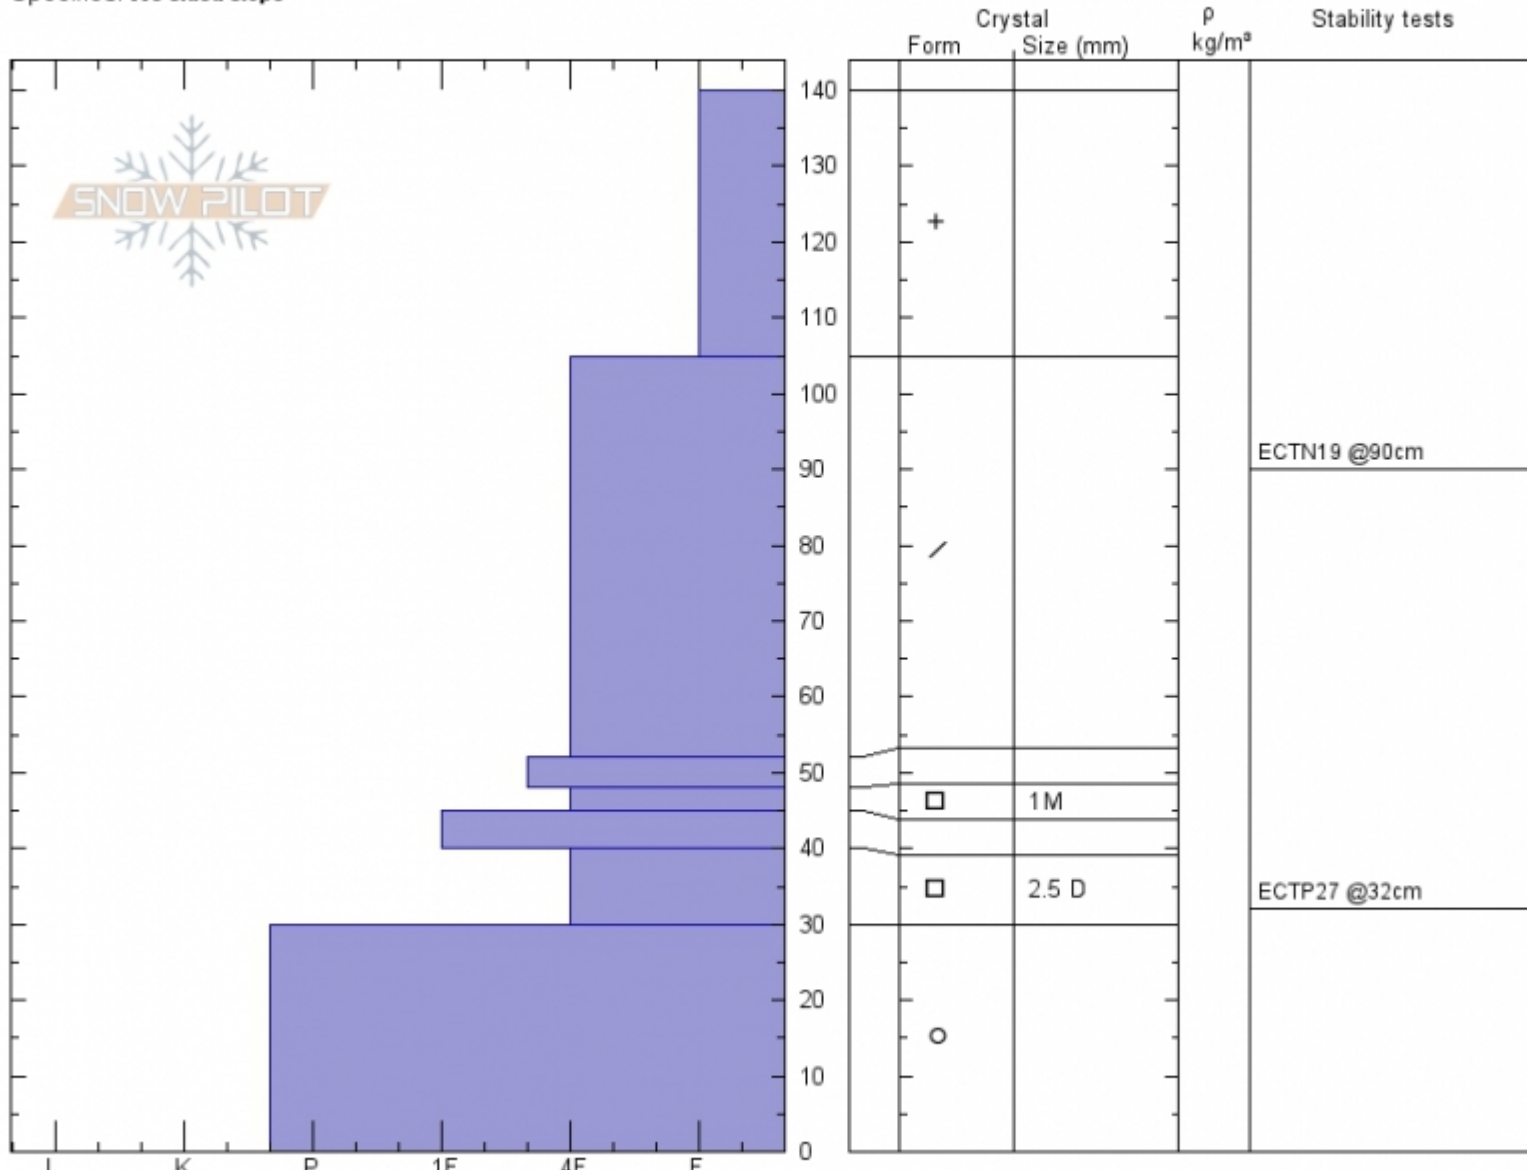

Miller Ridge
Beartooths
MT
 Elevation: **9400 ft**
 Aspect: **55°**
 Specifics: **We skied slope**

Beau Fredlund
Sun Dec 11 17:15 2016 (MST)
 Co-ord: **45.03240N, -109.94958E**
 Slope Angle: **30°**
 Wind Loading: **previous**

Stability:
 Air Temperature: **-10°C**
 Sky Cover: **4/8 to 8/8 covered**
 Precipitation: **S-1 Trace to 1cm/hr**
 Wind: **SW Light Breeze**

HS140 SP35
 Stability Test Notes

Layer No
30-40: Pro

Notes: **No collapsing nor much cracking, nor any recent avalanches observed despite 1.5 inches of SWE in the last 48hrs (low to moderate visibility).**