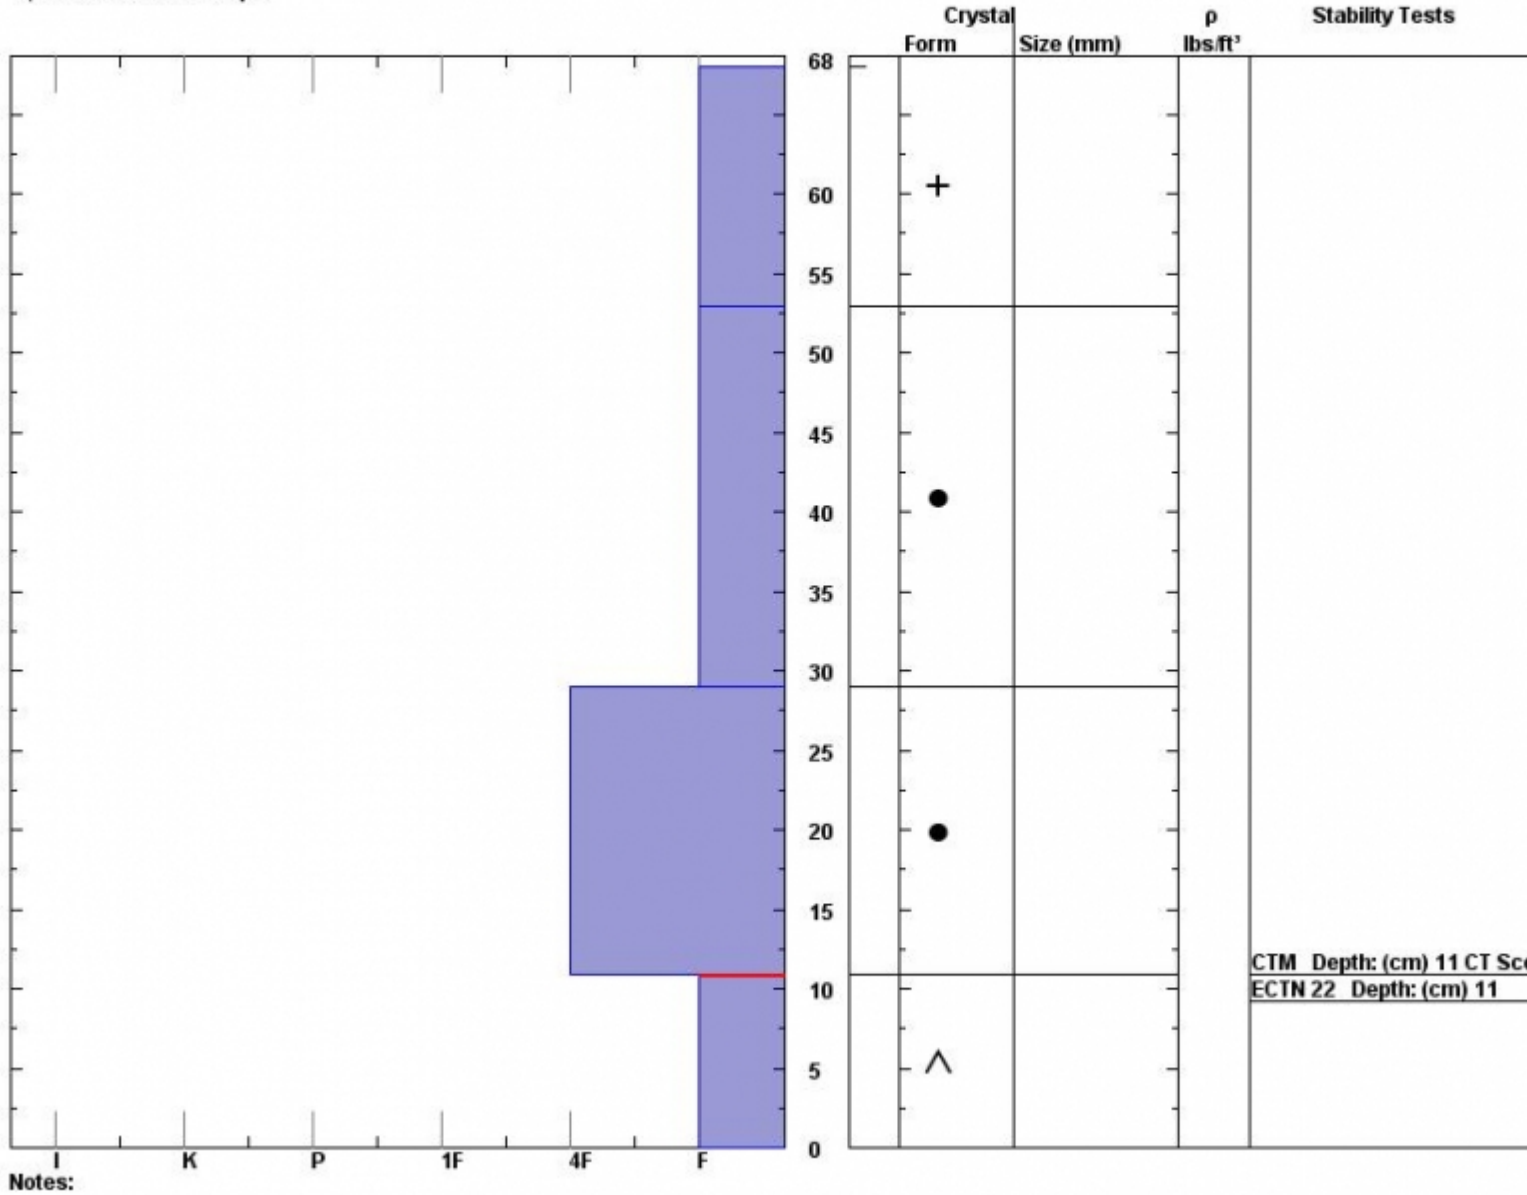

Snow Pit Profile
Upper Beehive Basin
Spanish Peaks, MT
 Elevation (ft) **9200**
 Aspect: **80**
 Specifics: **We skied slope.**

Observer: **Wes Dudley**
Sat Dec 10 15:35:00 MST 2016
 Co-ord: **45.33734 N 111.39836 W**
 Slope: **28**
 Wind loading: **yes**

Stability on similar slopes: **Fair**
 Air Temperature: **C**
 Sky Cover: **sky 8/8 covered**
 Precipitation: **Snow - 1 cm/hr**
 Wind: **W Moderate**

PF60 HS68
 Stability Test Notes:

Layer note
0-11: Prob