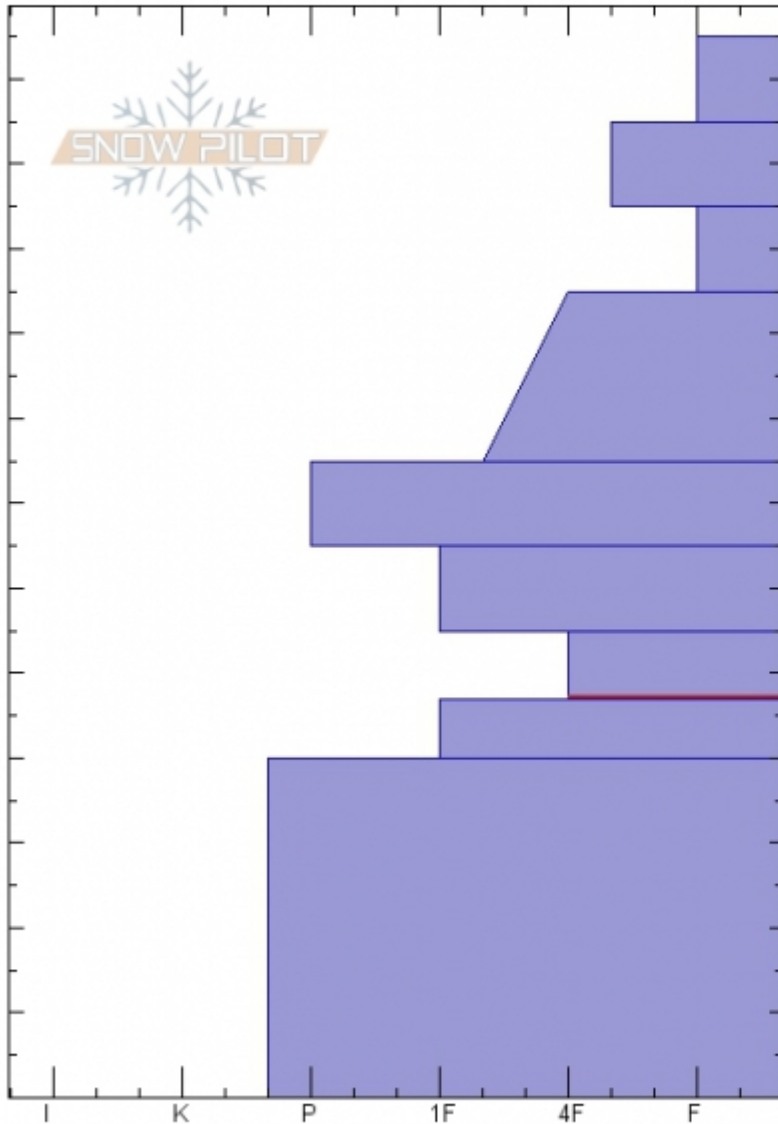

Mt. Blackmore NE ridge Alex Marienthal

MT
 Elevation: **9680 ft**
 Aspect: **100°**
 Specifics:

Sat Dec 10 12:00 2016 (MST)
 Co-ord: **45.44666N, -111.00099W**
 Slope Angle: **29°**
 Wind Loading: **previous**

Stability:
 Air Temperature:
 Sky Cover: **4/8 to 8/8 covered**
 Precipitation: **S1 1 cm/hr**
 Wind: **SW Light Breeze**

HS125
 Stability Test Notes

Layer No
47-55: Pro

Form	Crystal Size (mm)	ρ kg/m ³	Stability tests
+			
/			
/ (□)			ECTN12 @95cm
□	1 - 2		CT18, Q1 @47cm