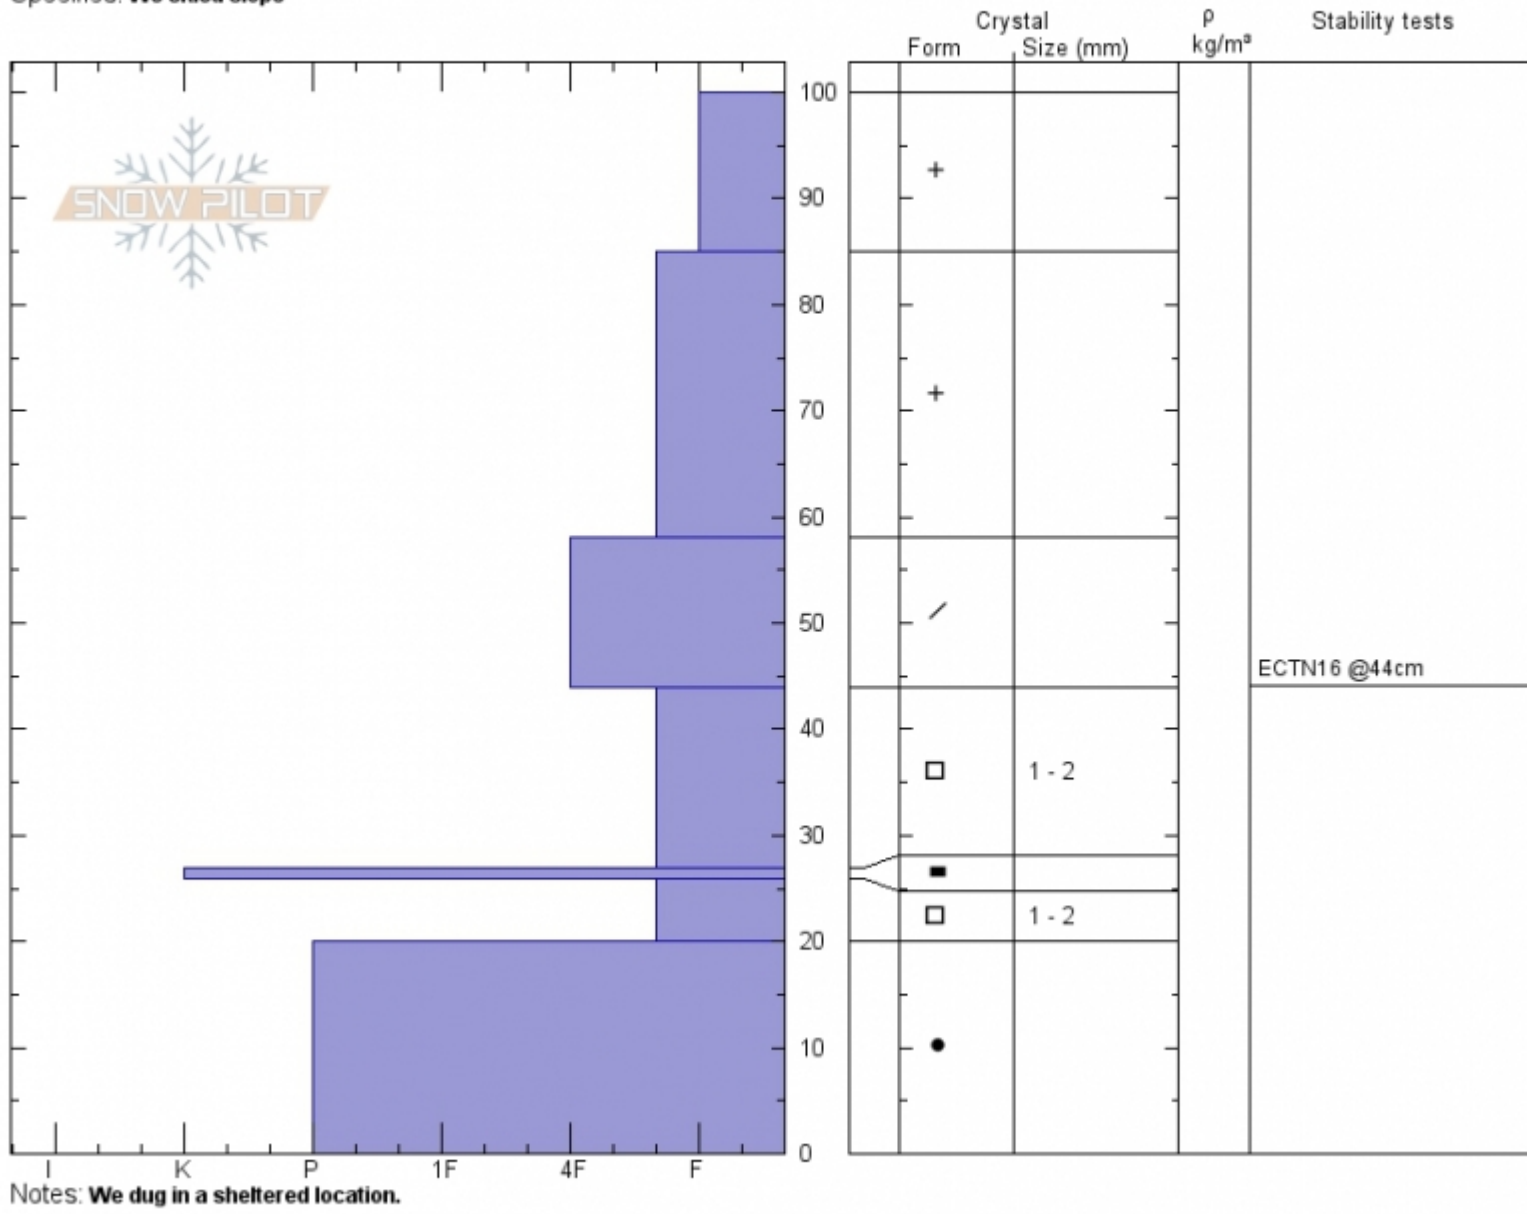

**Buck Ridge - 12/10/16** Eric Knoff  
**Madison Range - North** Sat Dec 10 15:45 2016 (MST)  
**MT** Co-ord:  
 Elevation: **9200 ft** Slope Angle: **27°**  
 Aspect: **60°** Wind Loading: **no**  
 Specifics: **We skied slope**

Stability:  
 Air Temperature: **-5°C**  
 Sky Cover: **sky fully covered**  
 Precipitation: **S1 1 cm/hr**  
 Wind: **SW Moderate**

**HS100**  
 Stability Test Notes

Layer No  
**27-44: Pro**

Advisory Region  
 Northern Madison  
 Northern Madison, 2016-12-10