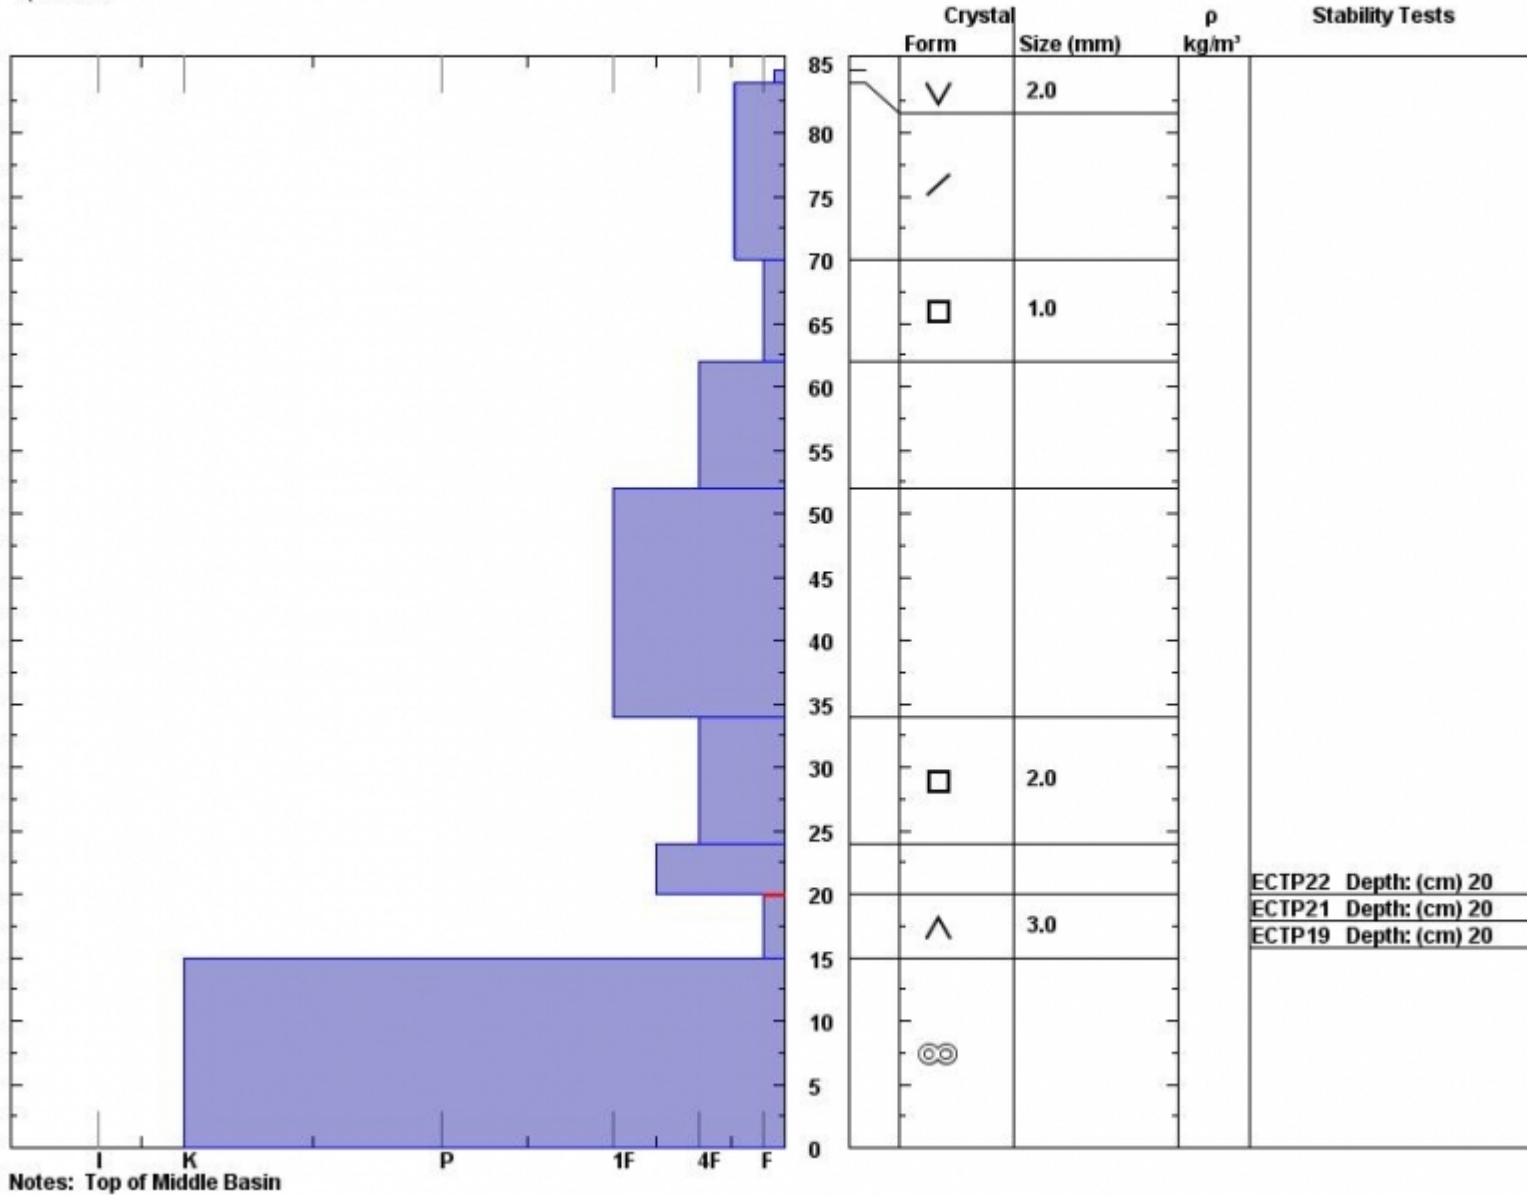

Snow Pit Profile
Middle Basin
Gallatin, MT
 Elevation (ft) **9200**
 Aspect: **42**
 Specifics:

Observer: **andrew schauer**
Thu Dec 08 11:00:00 MST 2016
 Co-ord: **N W**
 Slope: **26**
 Wind loading: **no**

Stability on similar slopes:
 Air Temperature: **F**
 Sky Cover: **sky < 2.8 covered**
 Precipitation:
 Wind: **Calm**

Stability Test Notes:
15-20: Pro

Layer note

Advisory Region
 Northern Madison
 Northern Madison, 2016-12-09