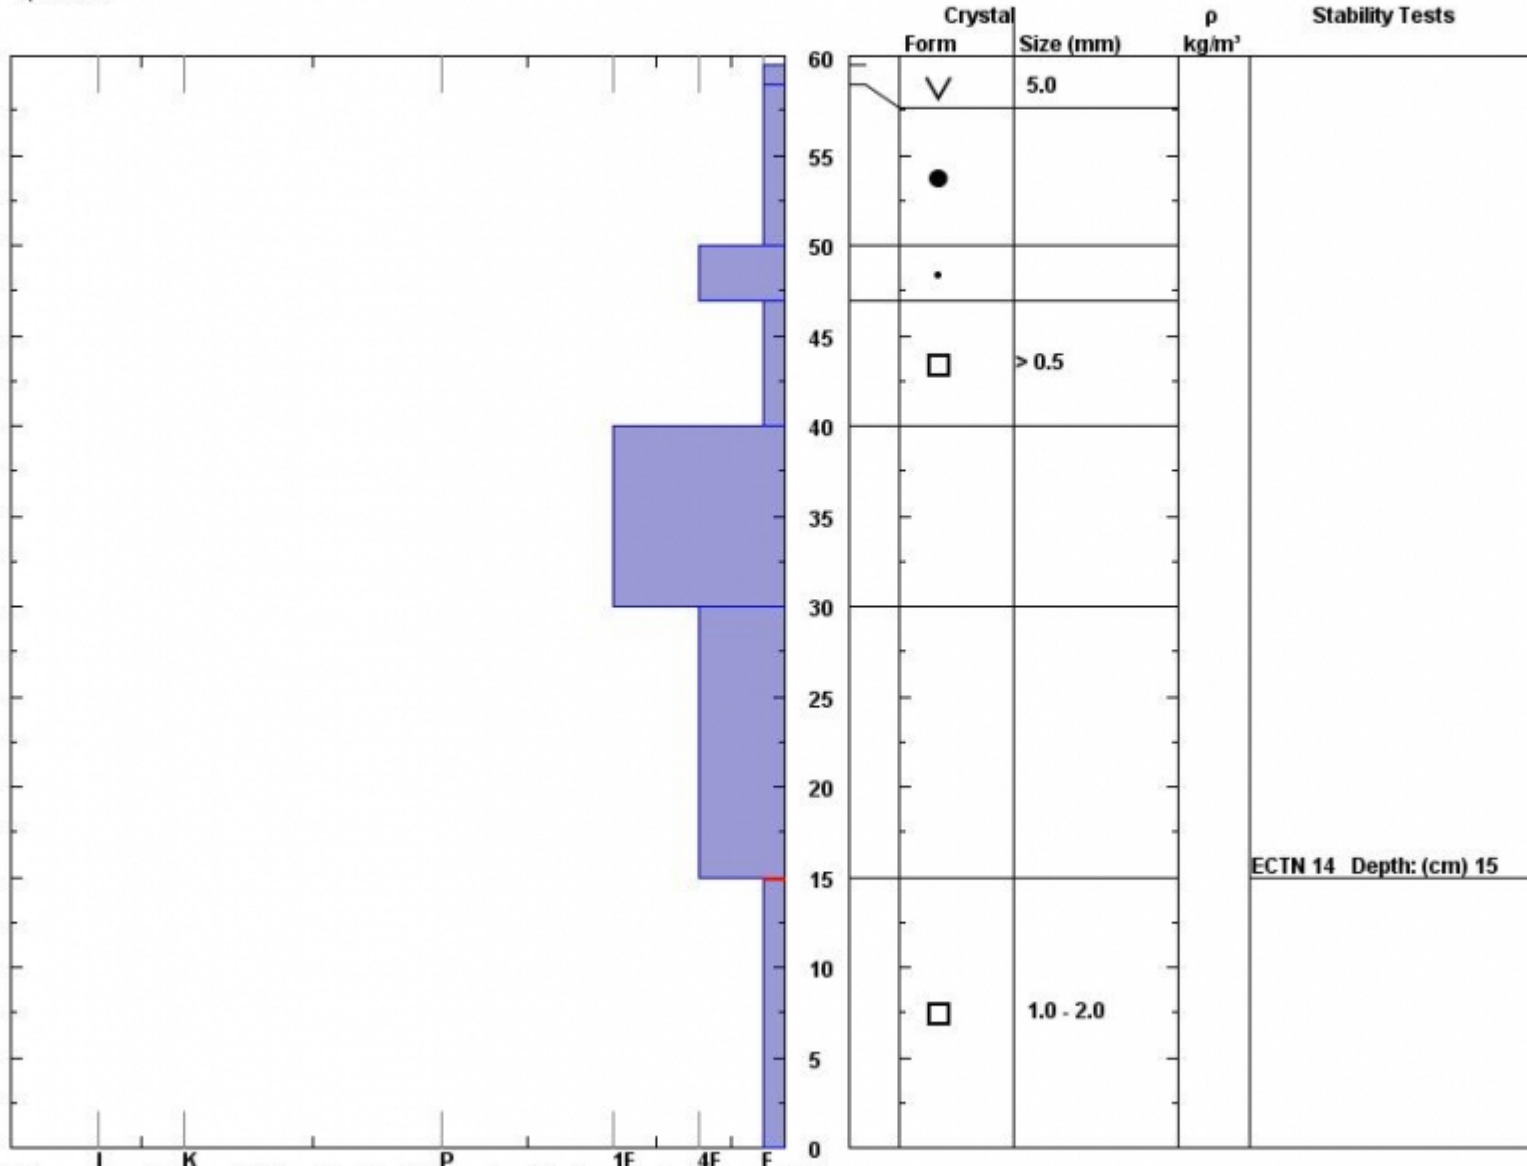

Snow Pit Profile
Beehive Basin
 , MT
 Elevation (ft) **9000**
 Aspect: **283**
 Specifics:

Observer: **andrew schauer**
Thu Dec 08 10:35:00 MST 2016
 Co-ord: **N W**
 Slope: **23**
 Wind loading: **previous**

Stability on similar slopes:
 Air Temperature: **F**
 Sky Cover: **sky < 2/8 covered**
 Precipitation: **None**
 Wind: **Calm**

Stability Test Notes:

Layer note
0-15: Prob

Notes: Near skin track, E face Beehive Basin, almost to the ridgeline above Middle.