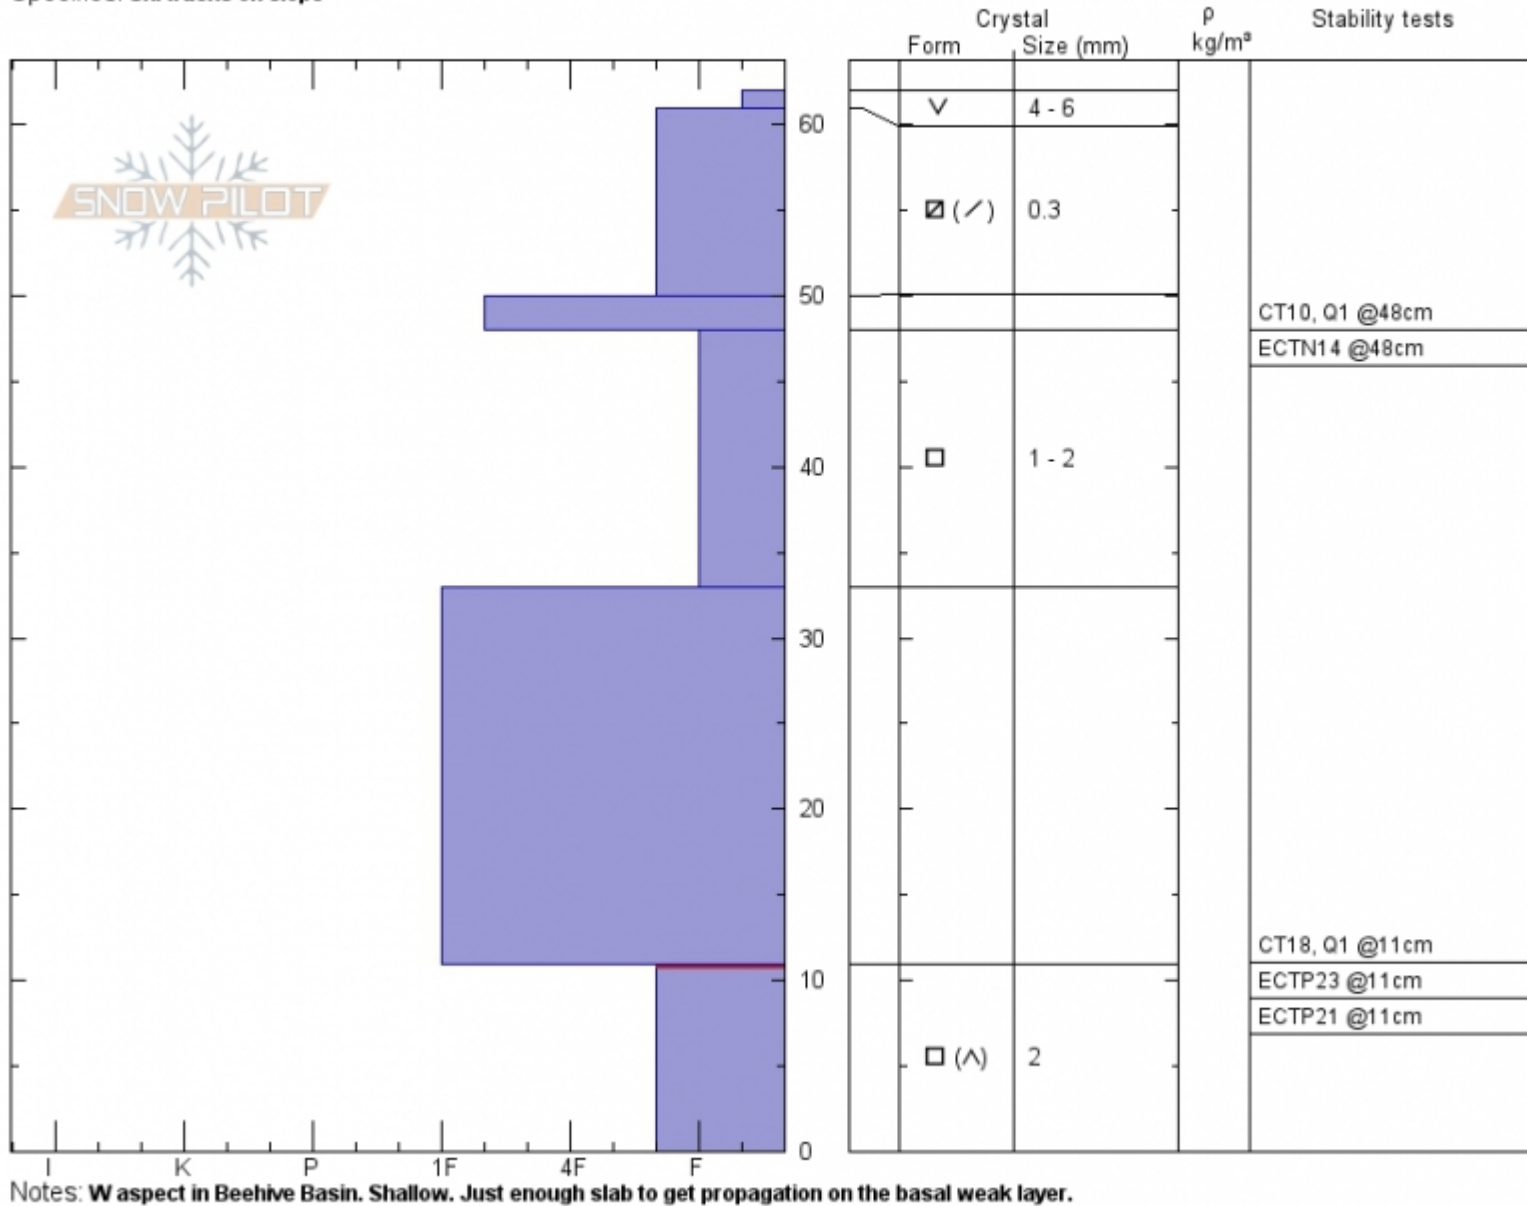

Beehive - top Tyler's Alex Marienthal
Madison Range - North Thu Dec 8 21:45 2016 (MST)
MT Co-ord: **45.32339N, -111.38217W**
 Elevation: **9080 ft** Slope Angle: **33°**
 Aspect: **242°** Wind Loading:
 Specifics: **Ski tracks on slope**

Stability: **Fair**
 Air Temperature: **-18°C**
 Sky Cover: **Clear**
 Precipitation: **None**
 Wind: **Calm**

HS62
 Stability Test Notes

Layer No
0-11: Prob

Advisory Region
 Northern Madison
 Northern Madison, 2016-12-09