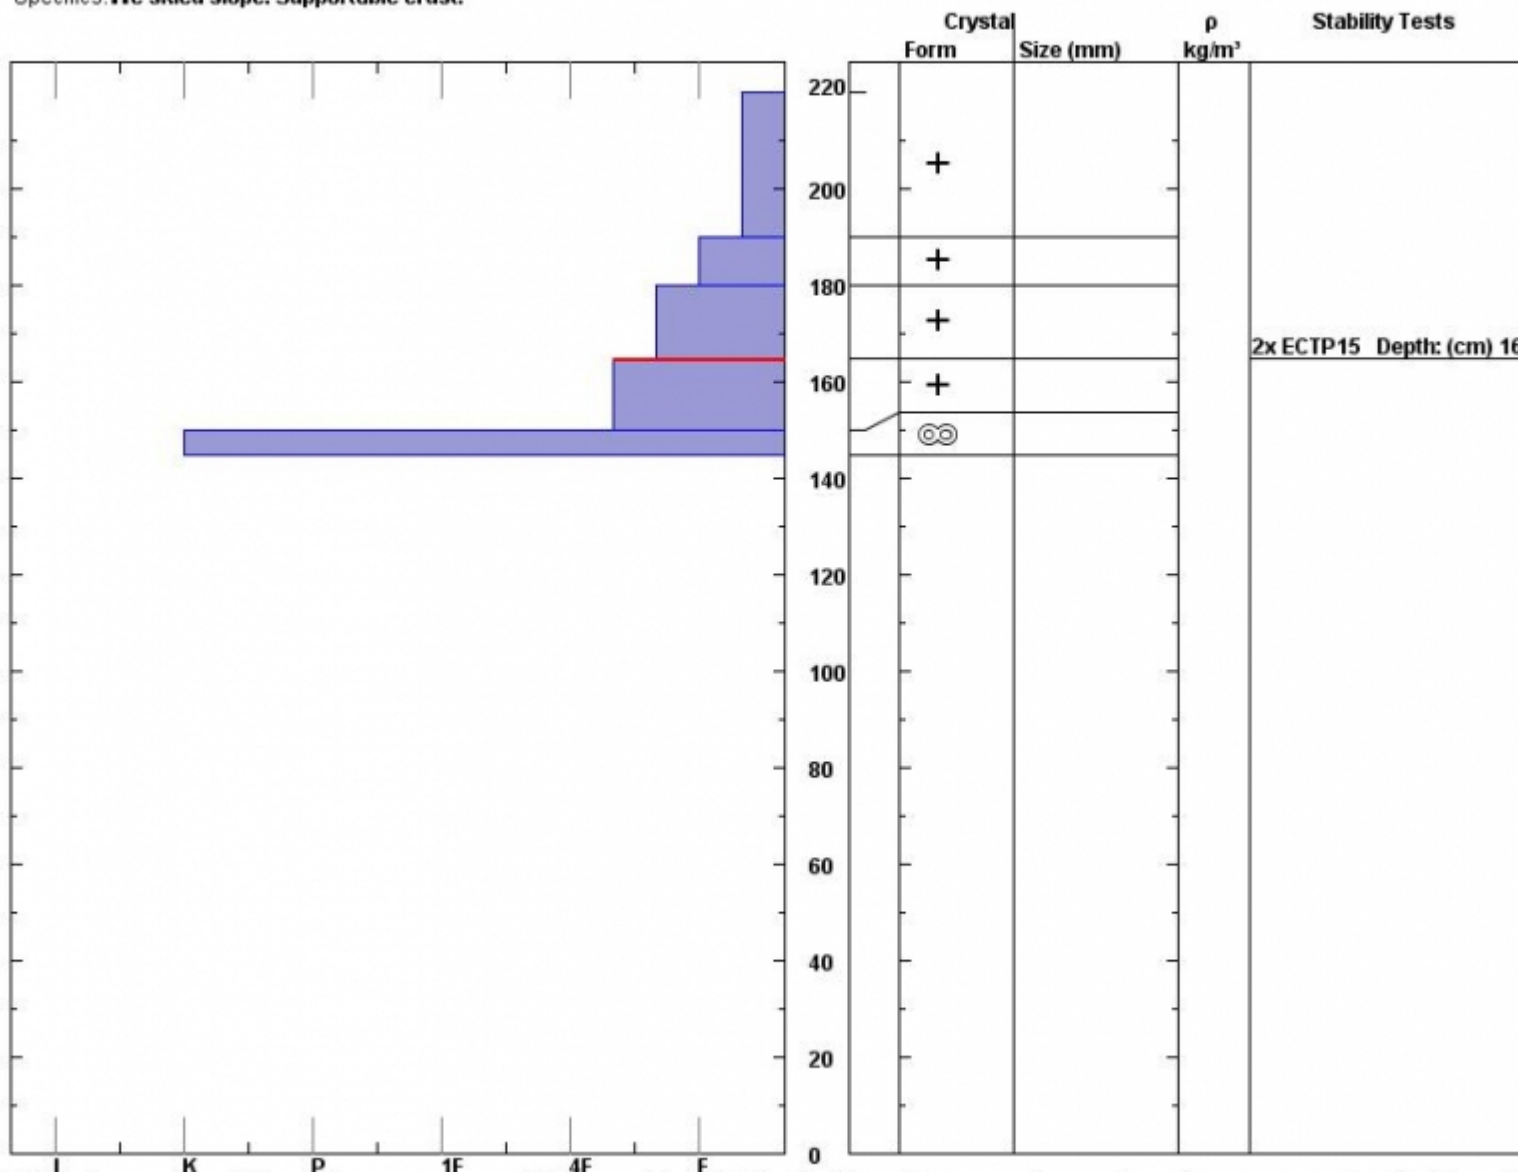

Snow Pit Profile
Maid of the Mist
N. Gallatin, MT
 Elevation (ft) **9600**
 Aspect: **140**
 Specifics: **We skied slope. Supportable crust.**

Observer: **Alex Marienthal**
Fri Mar 25 13:00:00 MDT 2016
 Co-ord: **N W**
 Slope: **32**
 Wind loading: **no**

Stability on similar slopes: **Good**
 Air Temperature: **C**
 Sky Cover: **sky 4/8 to 8/8 covered**
 Precipitation: **None**
 Wind: **N Light Breeze**

Stability Test Notes:
 Layer notes:
150-165: F

Notes: Propagation within recent new snow was a bit of a surprise, but hinted that it would move on steeper slopes. Loose snow and maybe storm slabs possible on slopes over 40 degrees. Really good skiing.