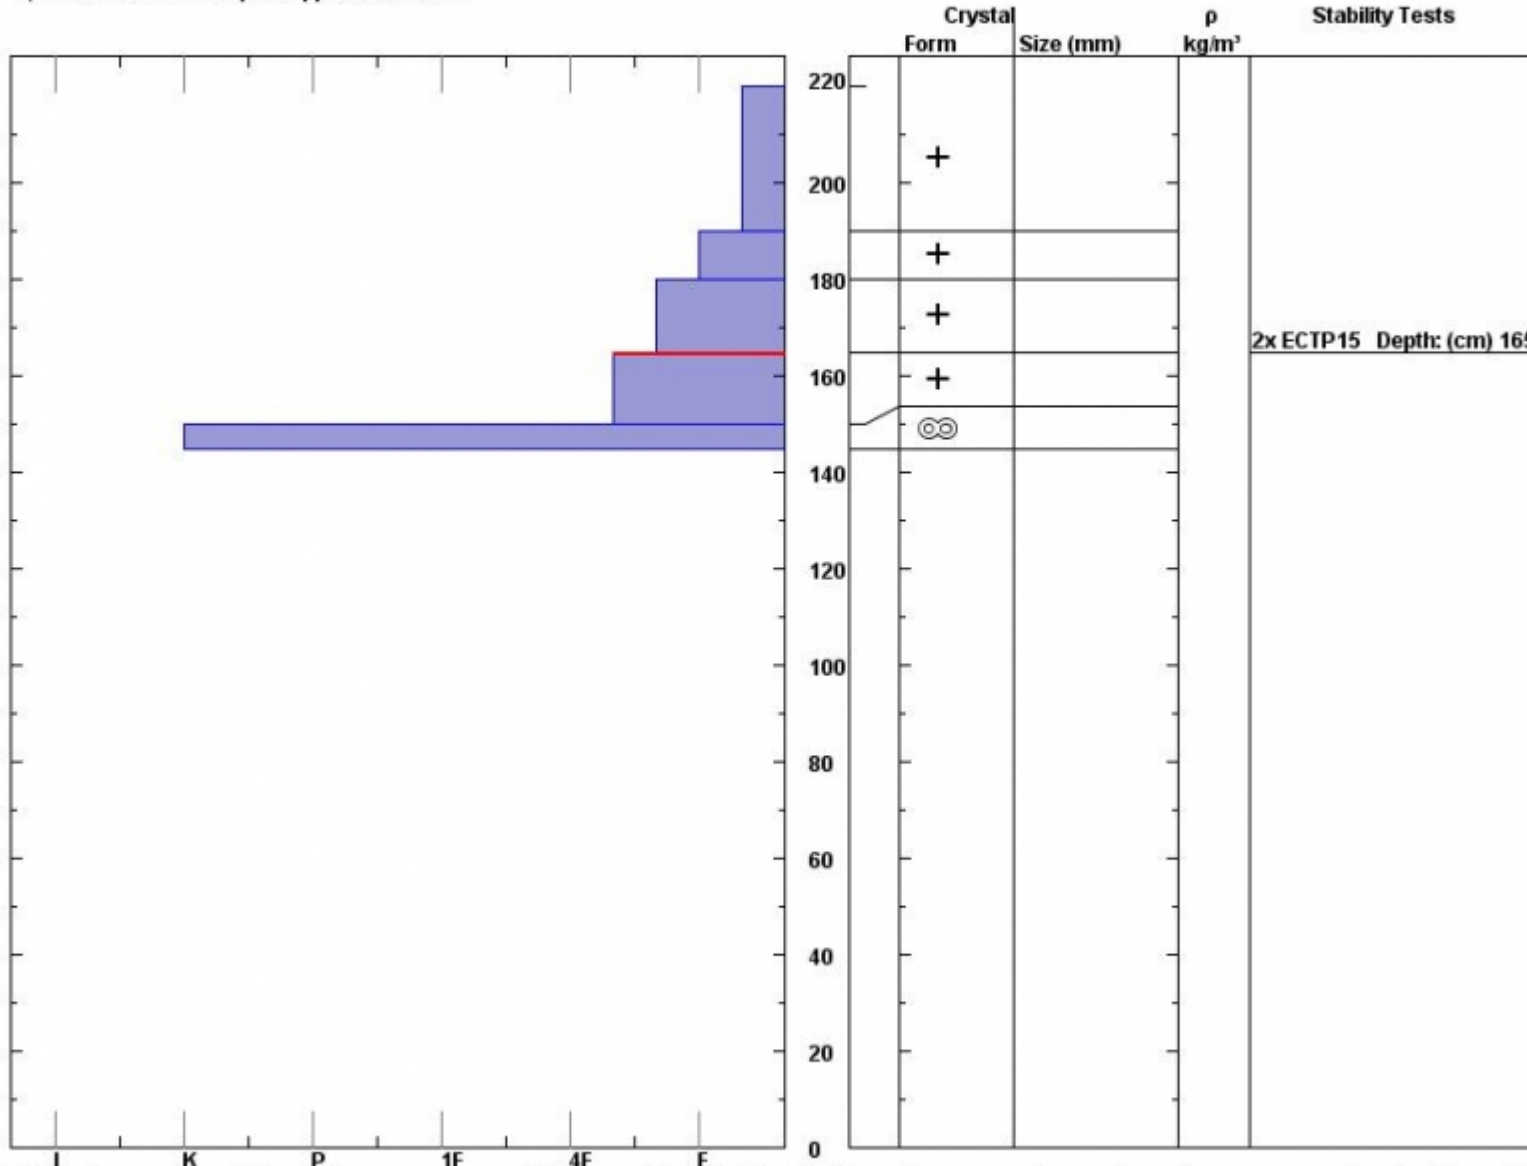

Snow Pit Profile
Maid of the Mist
N. Gallatin, MT
 Elevation (ft) **9600**
 Aspect: **140**
 Specifics: **We skied slope. Supportable crust.**

Observer: **Alex Marienthal**
Fri Mar 25 13:00:00 MDT 2016
 Co-ord: **N W**
 Slope: **32**
 Wind loading: **no**

Stability on similar slopes: **Good**
 Air Temperature: **C**
 Sky Cover: **sky 4/8 to 8/8 covered**
 Precipitation: **None**
 Wind: **N Light Breeze**

Stability Test Notes:
 Layer notes:
150-165: F

Notes: Propagation within recent new snow was a bit of a surprise, but hinted that it would move on steeper slopes. Loose snow and maybe storm slabs possible on slopes over 40 degrees. Really good skiing.