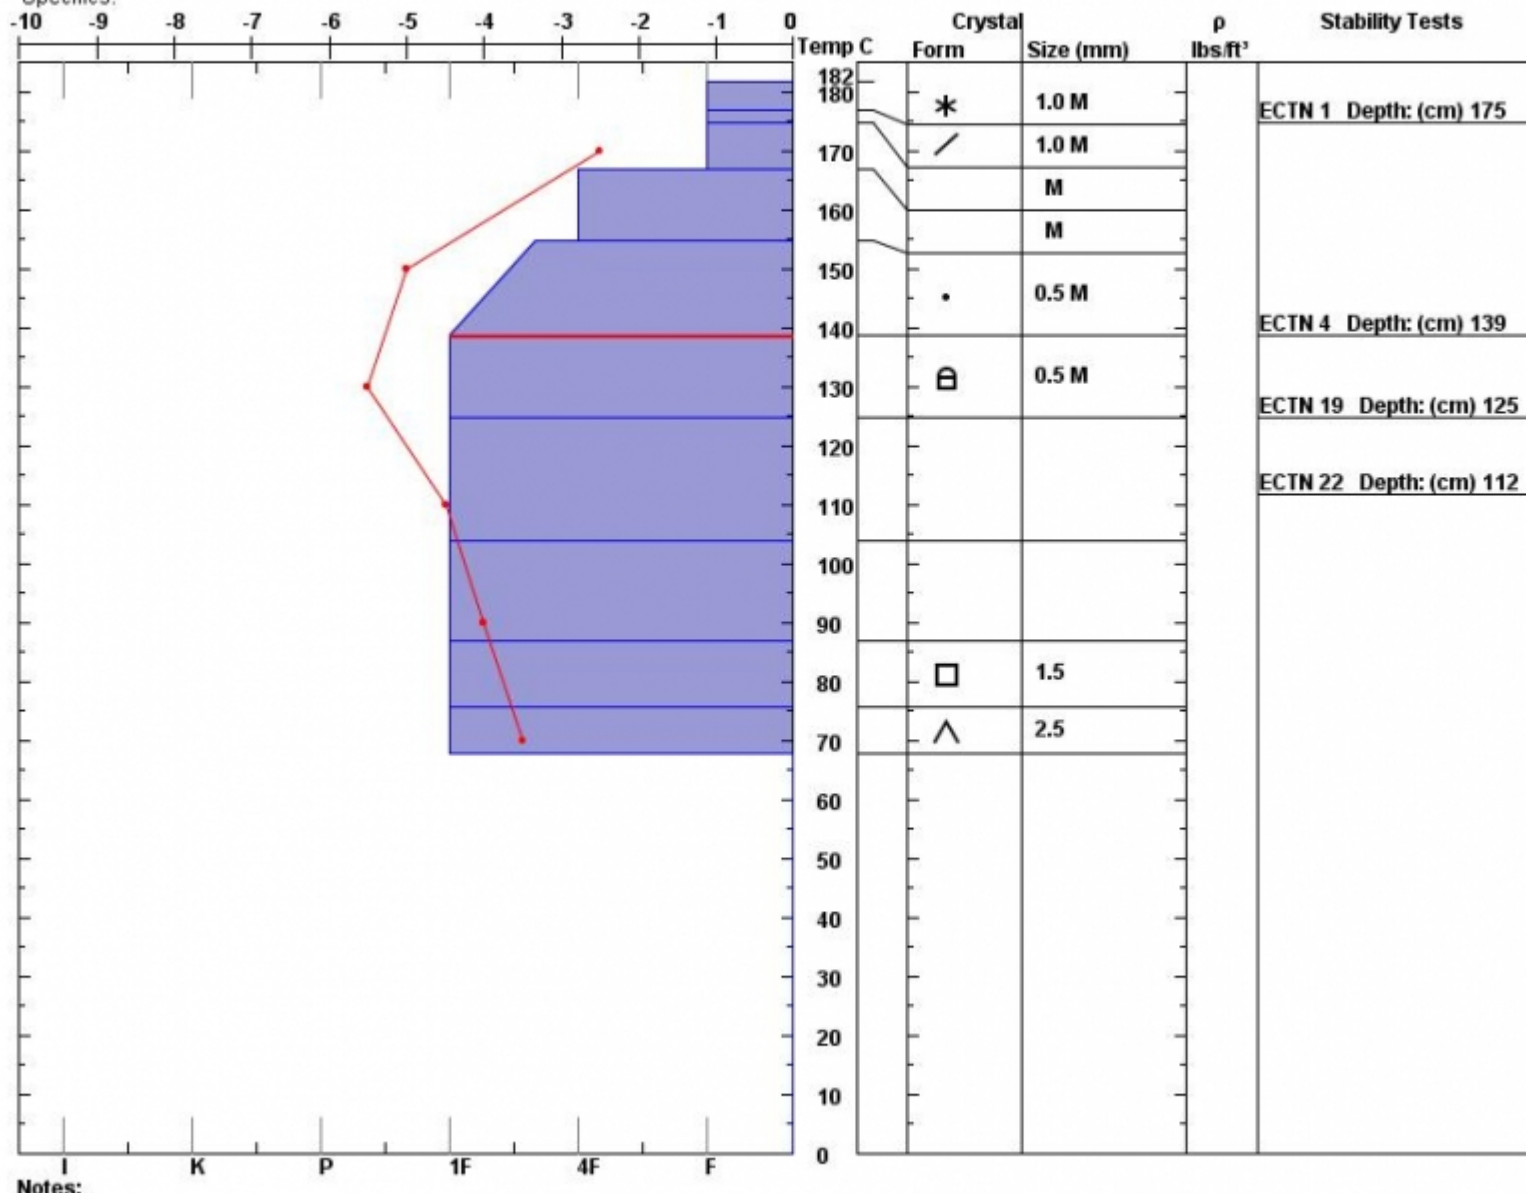

Snow Pit Profile
Mt. Zimmer
Absaroka Beartooths, MT
 Elevation (ft) **10300**
 Aspect: **300**
 Specifics:

Observer: **Wes Dudley**
Fri Mar 25 15:00:00 MDT 2016
 Co-ord: **45.10267 N 109.90771 W**
 Slope: **18**
 Wind loading: **no**

Stability on similar slopes: **Fair**
 Air Temperature: **-1 C**
 Sky Cover: **sky 8/8 covered**
 Precipitation: **Snow - 1 cm/hr**
 Wind: **NW Light Breeze**

PF20
 Stability Test Notes: **139-155: F**
 Layer note: