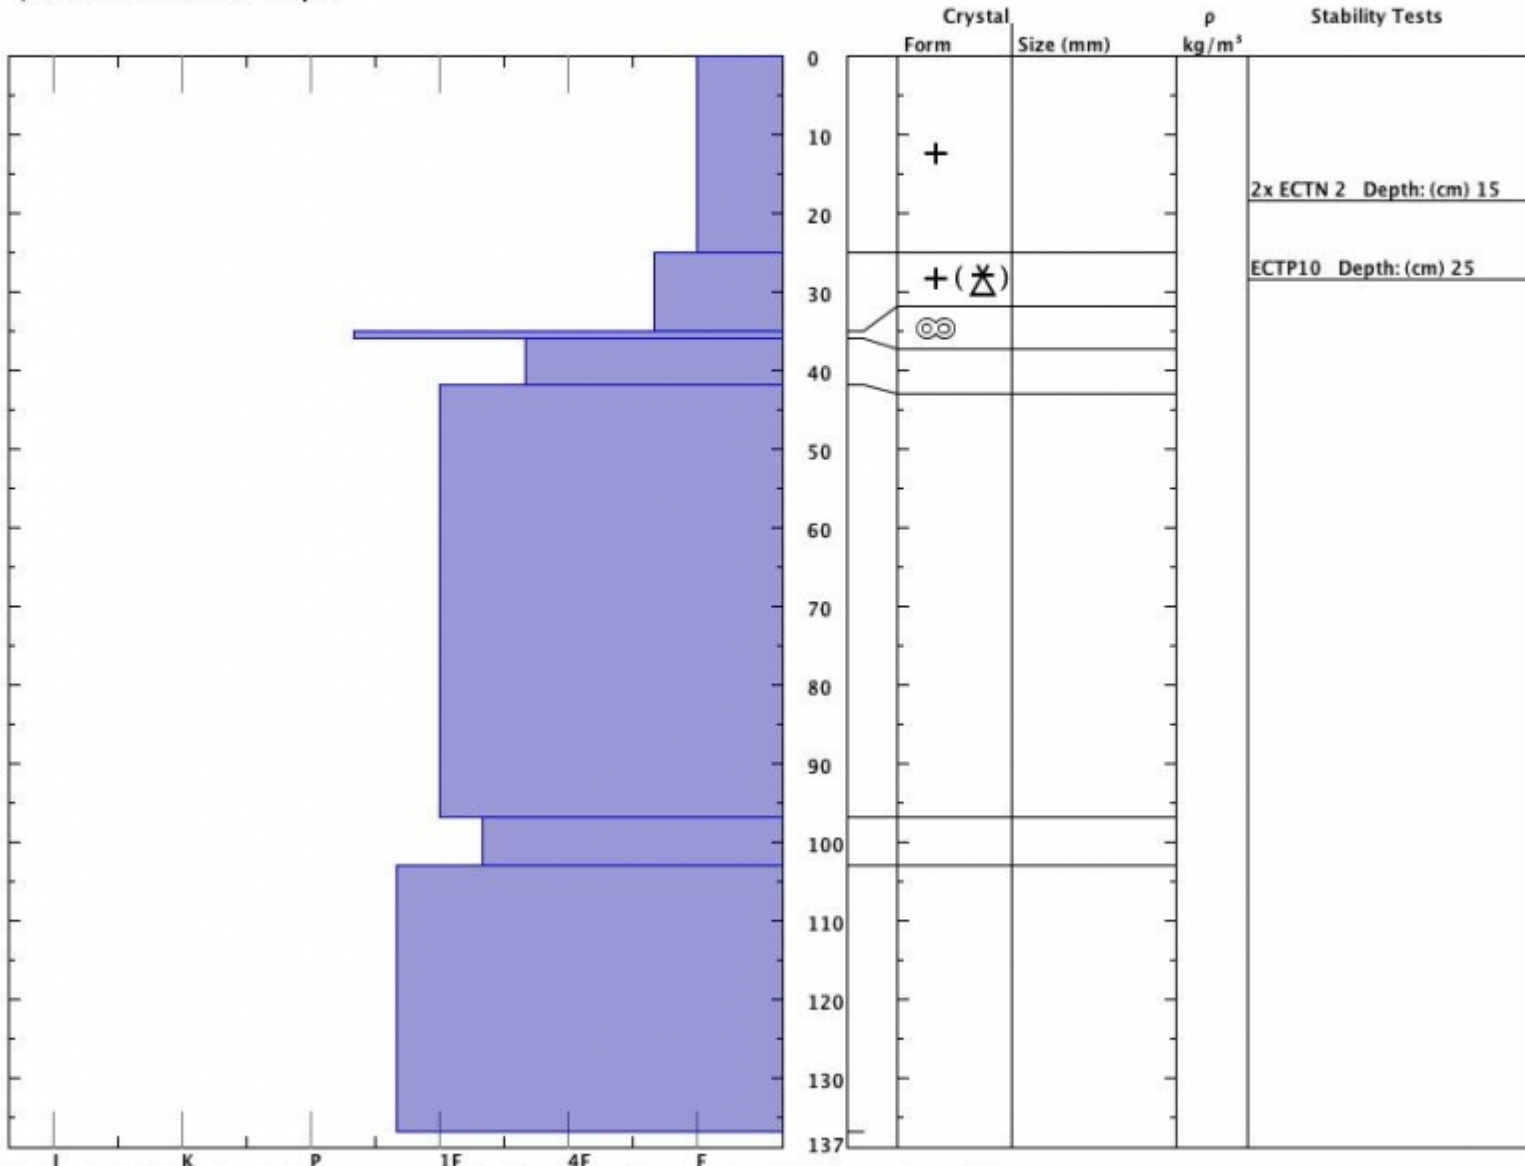

Snow Pit Profile  
**Cedar Basin**  
**N. Madison, MT**  
 Elevation (ft) **9200**  
 Aspect: **90**  
 Specifics: **Recent act on sim slopes.**

Observer: **Alex Marienthal**  
**Wed Mar 23 12:05:00 MDT 2016**  
 Co-ord: **N W**  
 Slope: **29**  
 Wind loading: **previous**

Stability on similar slopes: **Good**  
 Air Temperature: **C**  
 Sky Cover: **sky 4/8 to 8/8 covered**  
 Precipitation: **Snow < 0.5 cm/hr**  
 Wind: **Calm**

Stability Test Notes: Layer notes

Notes: Small slab avalanche in new snow on small adjacent slope. New snow instability improving quickly.