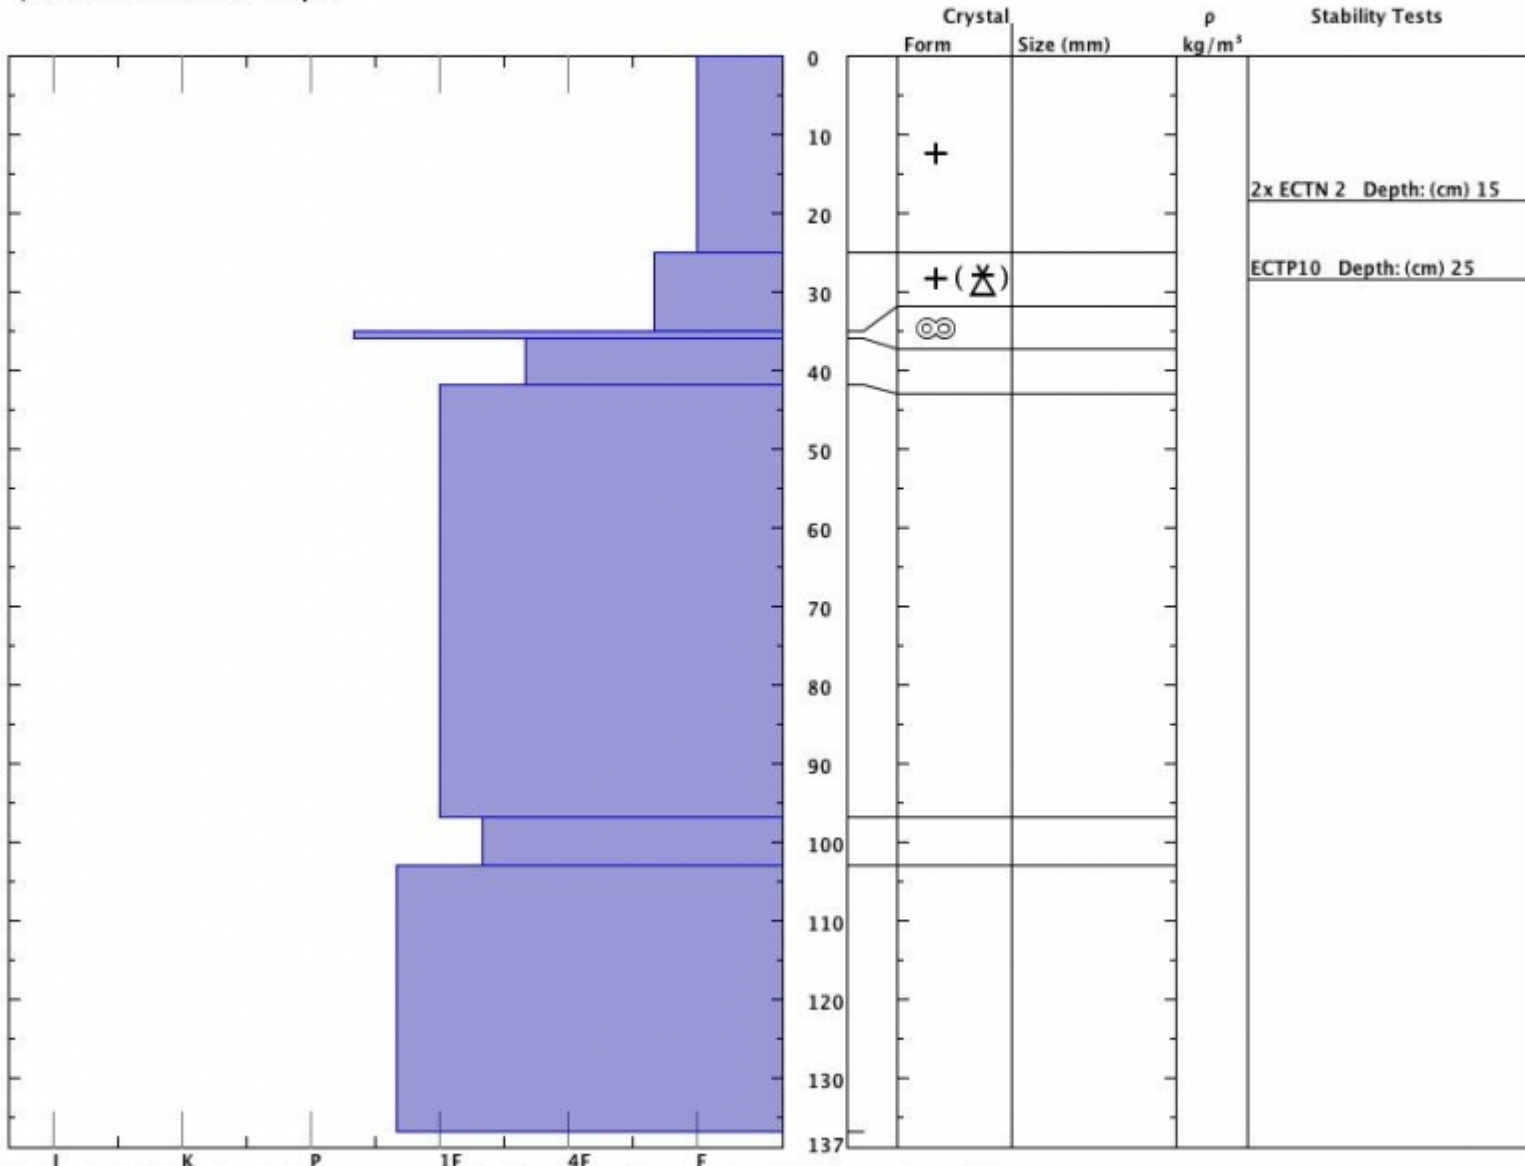

Snow Pit Profile
Cedar Basin
N. Madison, MT
 Elevation (ft) **9200**
 Aspect: **90**
 Specifics: **Recent act on sim slopes.**

Observer: **Alex Marienthal**
Wed Mar 23 12:05:00 MDT 2016
 Co-ord: **N W**
 Slope: **29**
 Wind loading: **previous**

Stability on similar slopes: **Good**
 Air Temperature: **C**
 Sky Cover: **sky 4/8 to 8/8 covered**
 Precipitation: **Snow < 0.5 cm/hr**
 Wind: **Calm**

Stability Test Notes: Layer notes

Notes: Small slab avalanche in new snow on small adjacent slope. New snow instability improving quickly.