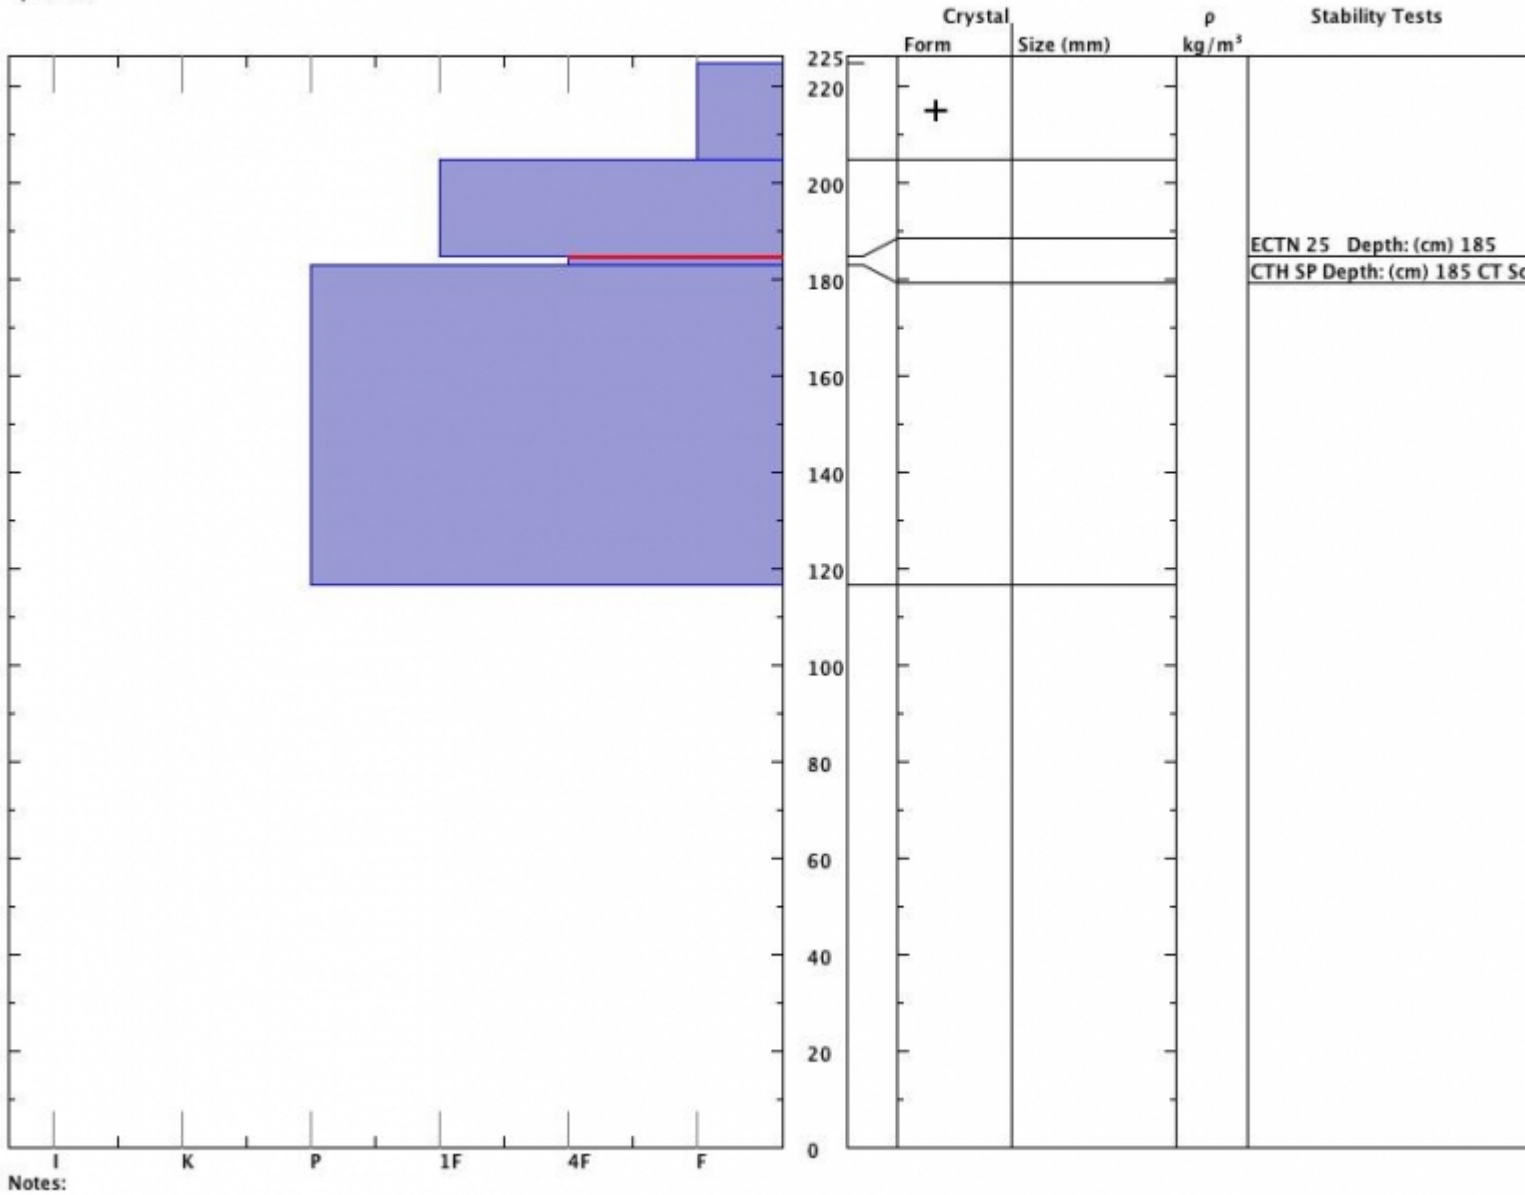

Snow Pit Profile  
**Second Yellowmule**  
**N. Madison, MT**  
 Elevation (ft) **9377**  
 Aspect:  
 Specifics:

Observer: **Alex Marienthal**  
**Wed Mar 23 10:30:00 MDT 2016**  
 Co-ord: **N W**  
 Slope: **20**  
 Wind loading: **previous**

Stability on similar slopes: **Good**  
 Air Temperature: **C**  
 Sky Cover: **sky 4/8 to 8/8 covered**  
 Precipitation: **Snow < 0.5 cm/hr**  
 Wind: **Calm**

Stability Test Notes:  
 Layer notes:  
**183-185:**