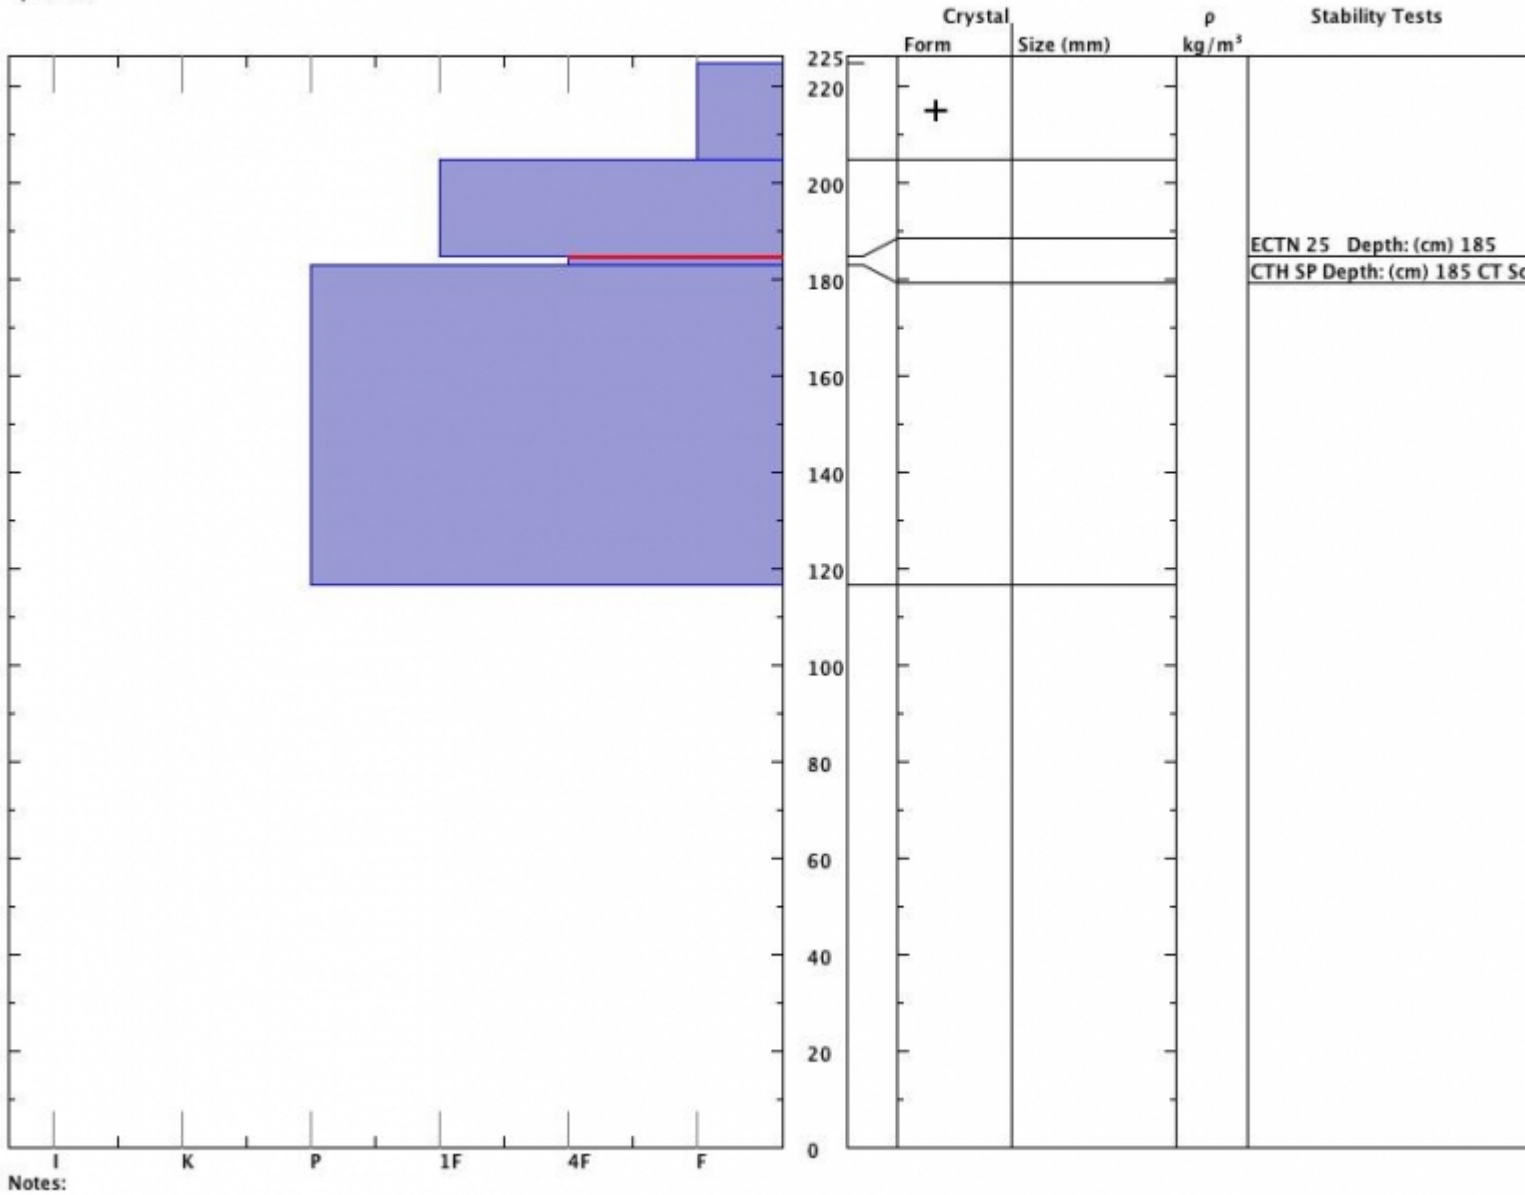

Snow Pit Profile
Second Yellowmule
N. Madison, MT
 Elevation (ft) **9377**
 Aspect:
 Specifics:

Observer: **Alex Marienthal**
Wed Mar 23 10:30:00 MDT 2016
 Co-ord: **N W**
 Slope: **20**
 Wind loading: **previous**

Stability on similar slopes: **Good**
 Air Temperature: **C**
 Sky Cover: **sky 4/8 to 8/8 covered**
 Precipitation: **Snow < 0.5 cm/hr**
 Wind: **Calm**

Stability Test Notes:
 Layer notes:
183-185:

Advisory Region
 Northern Madison
 Northern Madison, 2016-03-23